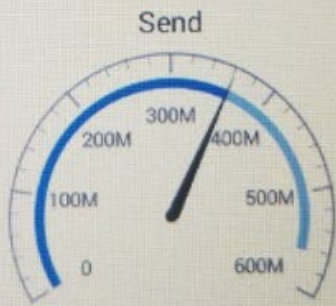

Nebraska Internet Speed Tests

Jun 13, 2022 3:15:51 PM
- Sent 1209 Division Street
Alma
Harlan County
Nebraska

DOCSISCheck

Tap	Ground Block	CPE
1	36.800	49.3
5	64.225	49.0

✓ REGISTRATION

✓ THROUGHPUT

THROUGHPUT (100 %)
Downstream URL: <http://CATVSpeedTest.viavisolutions.com/bigfile.zip>
Upstream URL: <http://CATVSpeedTest.viavisolutions.com>

✓ 997.60 Mbps
RTT: 76 ms

✓ 361.40 Mbps
RTT: 76 ms

Configure

Start Throughput

PING / TRACEROUTE

Save Results Display Open Ping Stop

Jun 13, 2022 1:57:23 PM
1046 North Chestnut Street
Red Cloud
Webster County
Nebraska