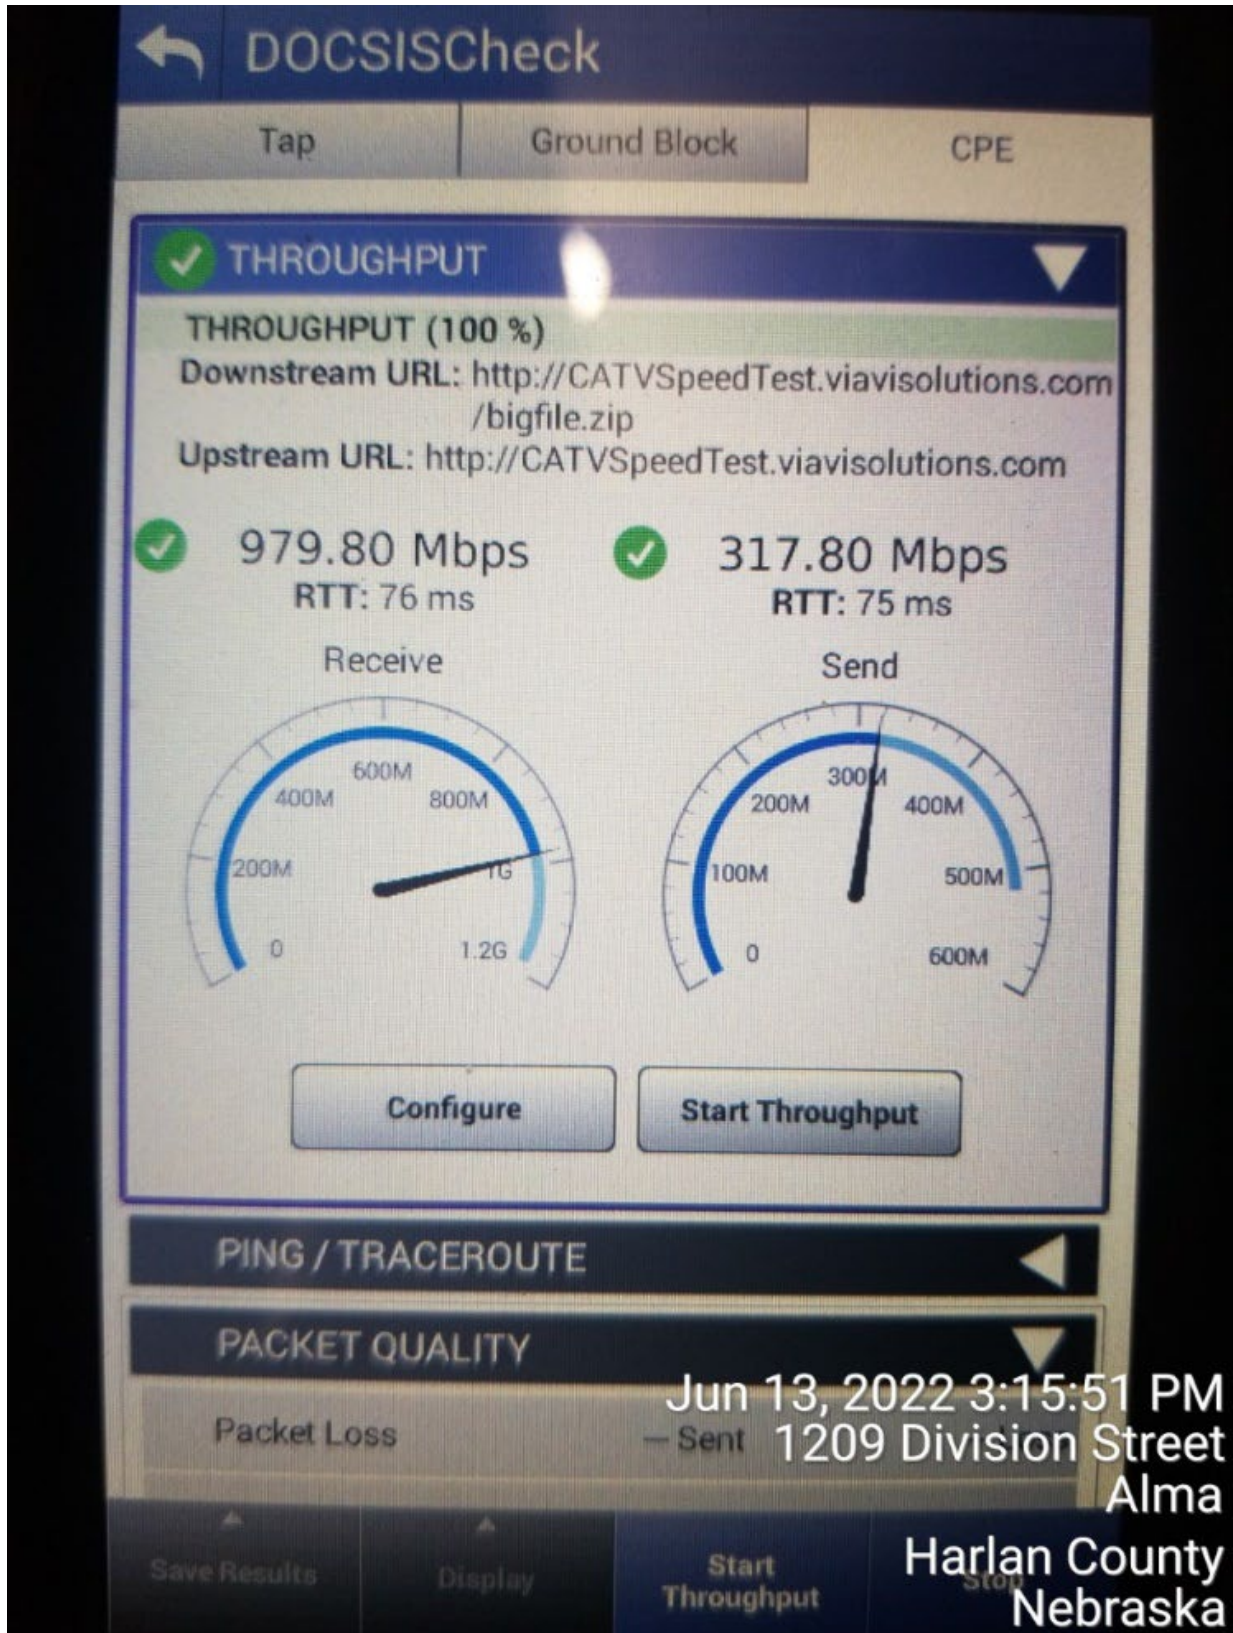

Nebraska Internet Speed Tests

Jun 13, 2022 3:15:51 PM
- Sent 1209 Division Street
Alma
Harlan County
Nebraska

DOCSISCheck

Tap	Ground Block	CPE
1	36.800	49.3
5	64.225	49.0

✓ REGISTRATION

✓ THROUGHPUT

THROUGHPUT (100 %)
Downstream URL: <http://CATVSpeedTest.viavisolutions.com/bigfile.zip>
Upstream URL: <http://CATVSpeedTest.viavisolutions.com>

✓ 997.60 Mbps
RTT: 76 ms

✓ 361.40 Mbps
RTT: 76 ms

Configure

Start Throughput

PING / TRACEROUTE

Save Results Display Open Ping Stop

Jun 13, 2022 1:57:23 PM
1046 North Chestnut Street
Red Cloud
Webster County
Nebraska

Send

Configure

Start Throughput

Save Results

Display

Start Throughput

Stop

Jun 13, 2022 2:30:45 PM
317 14th Avenue
Franklin County
Nebraska