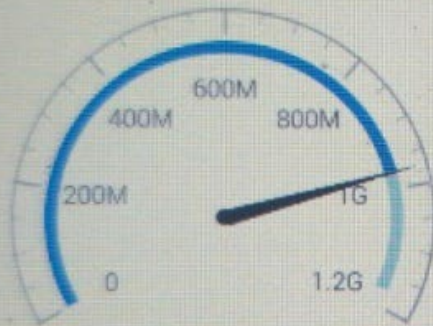

✓ 997.60 Mbps
RTT: 76 ms

✓ 361.40 Mbps
RTT: 76 ms

Configure

Start Throughput

PING / TRACEROUTE

Save Results Display Open Ping Stop

Jun 13, 2022 1:57:23 PM
1046 North Chestnut Street
Red Cloud
Webster County
Nebraska

✓ REGISTRATION

✓ THROUGHPUT

THROUGHPUT (100 %)

Downstream URL: <http://CATVSpeedTest.viavisolutions.com/bigfile.zip>

Upstream URL: <http://CATVSpeedTest.viavisolutions.com>

✓ 972.60 Mbps
RTT: 75 ms

Receive

✓ 374.60 Mbps
RTT: 79 ms

Send

Configure

Start Throughput

Save Results

Display

Start Throughput

Stop

Jun 13, 2022 2:30:45 PM
317 14th Avenue
Franklin County
Nebraska