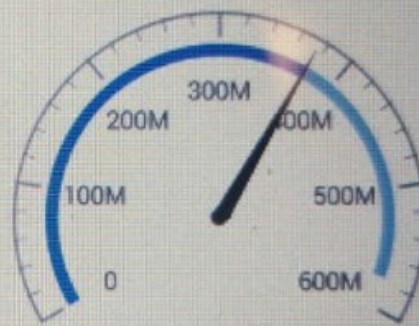

✓ 997.60 Mbps
RTT: 76 ms

✓ 361.40 Mbps
RTT: 76 ms

Configure

Start Throughput

PING / TRACEROUTE

Save Results Display Open Ping Stop

Jun 13, 2022 1:57:23 PM
1046 North Chestnut Street
Red Cloud
Webster County
Nebraska

✓ REGISTRATION

✓ THROUGHPUT

THROUGHPUT (100 %)

Downstream URL: <http://CATVSpeedTest.viavisolutions.com/bigfile.zip>

Upstream URL: <http://CATVSpeedTest.viavisolutions.com>

✓ 972.60 Mbps
RTT: 75 ms

Receive

✓ 374.60 Mbps
RTT: 79 ms

Send

Configure

Start Throughput

Save Results

Display

Start Throughput

Stop

Jun 13, 2022 2:30:45 PM
317 14th Avenue
Franklin County
Nebraska