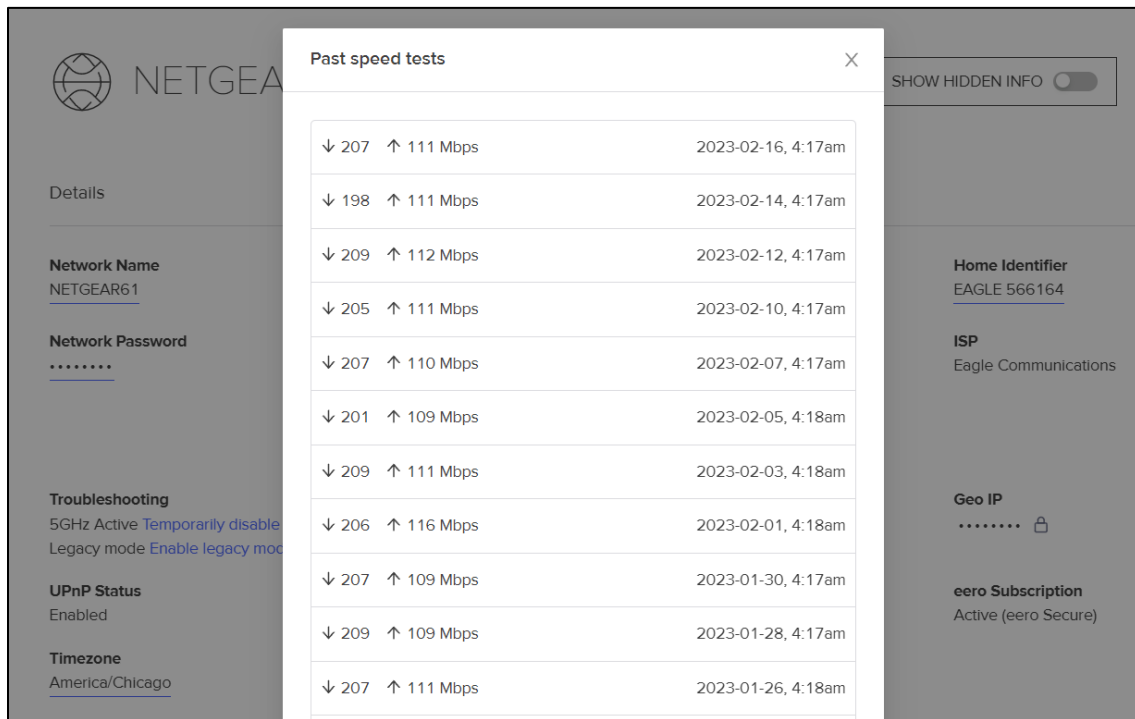

Speed Test Records

The following images are speed tests of Vyve-served locations in Nebraska within the last six months.

Figure 1.1. Automated eero speed test logs for customer at 511 Brown St., Alma, NE 68920