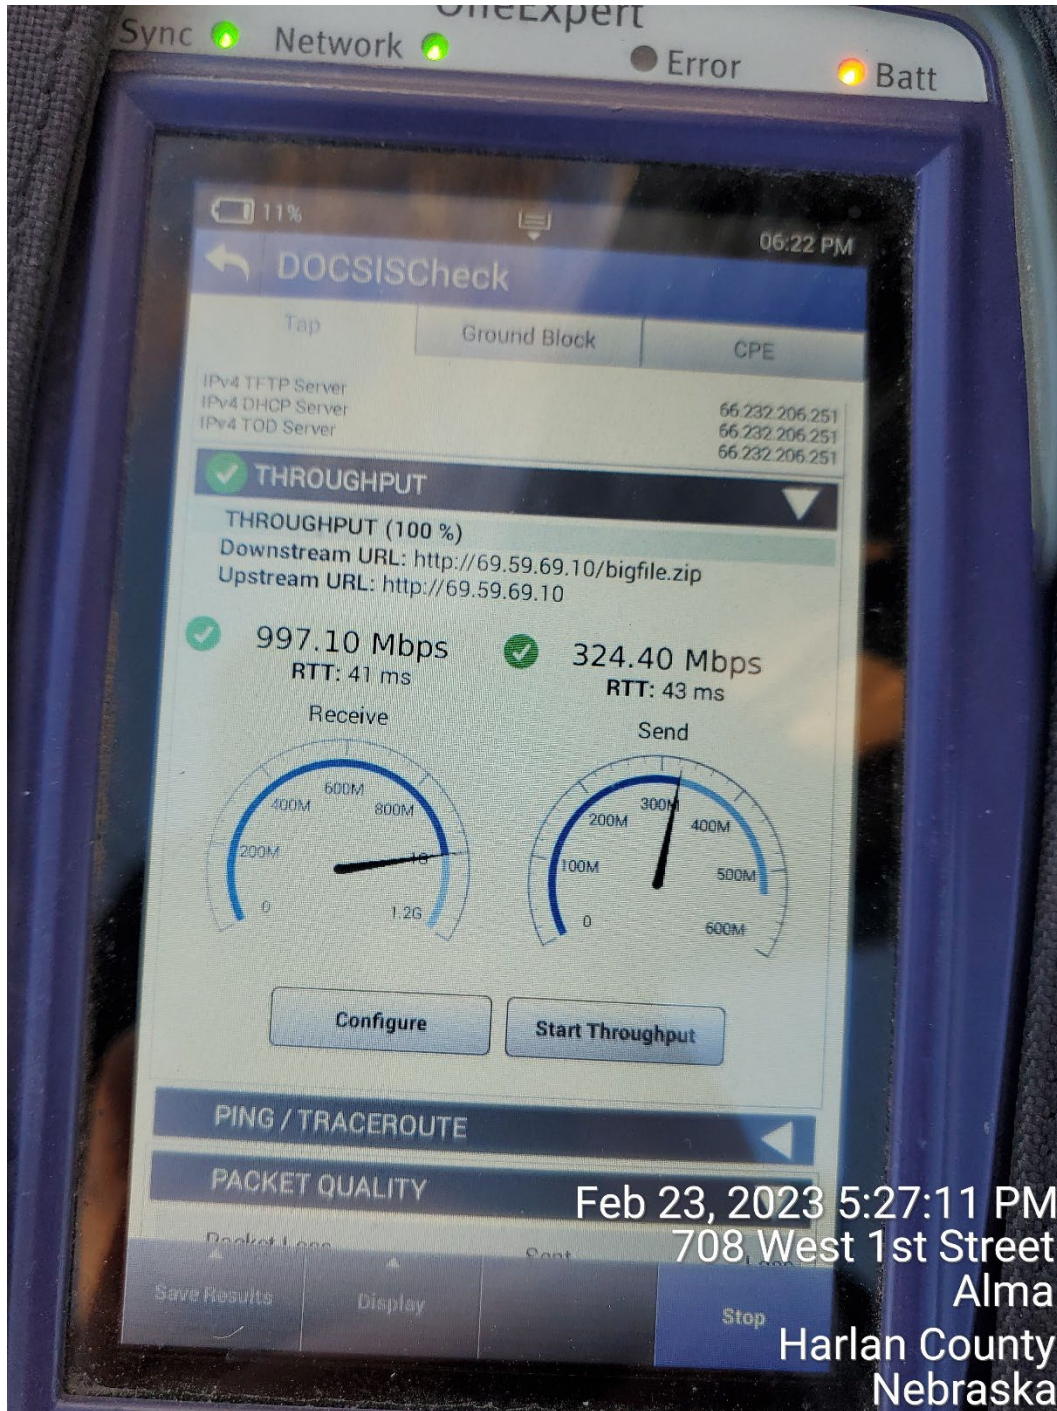

Attachment C Delivered and Advertised Speeds Documentation

Vyve Broadband currently delivers greater than 100/100 Mbps speeds to customers in several parts of Nebraska. To document this, we have included speed tests from various Nebraska markets as well as examples from our marketing materials.

Speed Test Records

The following images are speed tests of Vyve-served locations in Nebraska within the last six months.

Figure 1.1. Automated eero speed test logs for customer at 511 Brown St., Alma, NE 68920

Figure 1.2. Speed test for customer at 210 US 183 Highway, Alma, NE 68920

Figure 1.3. Speed test for customer at 708 West 1st Street, Alma, NE 68920

Figure 1.4. Speed test for customer at 603 10th Street, Alma, NE 68920