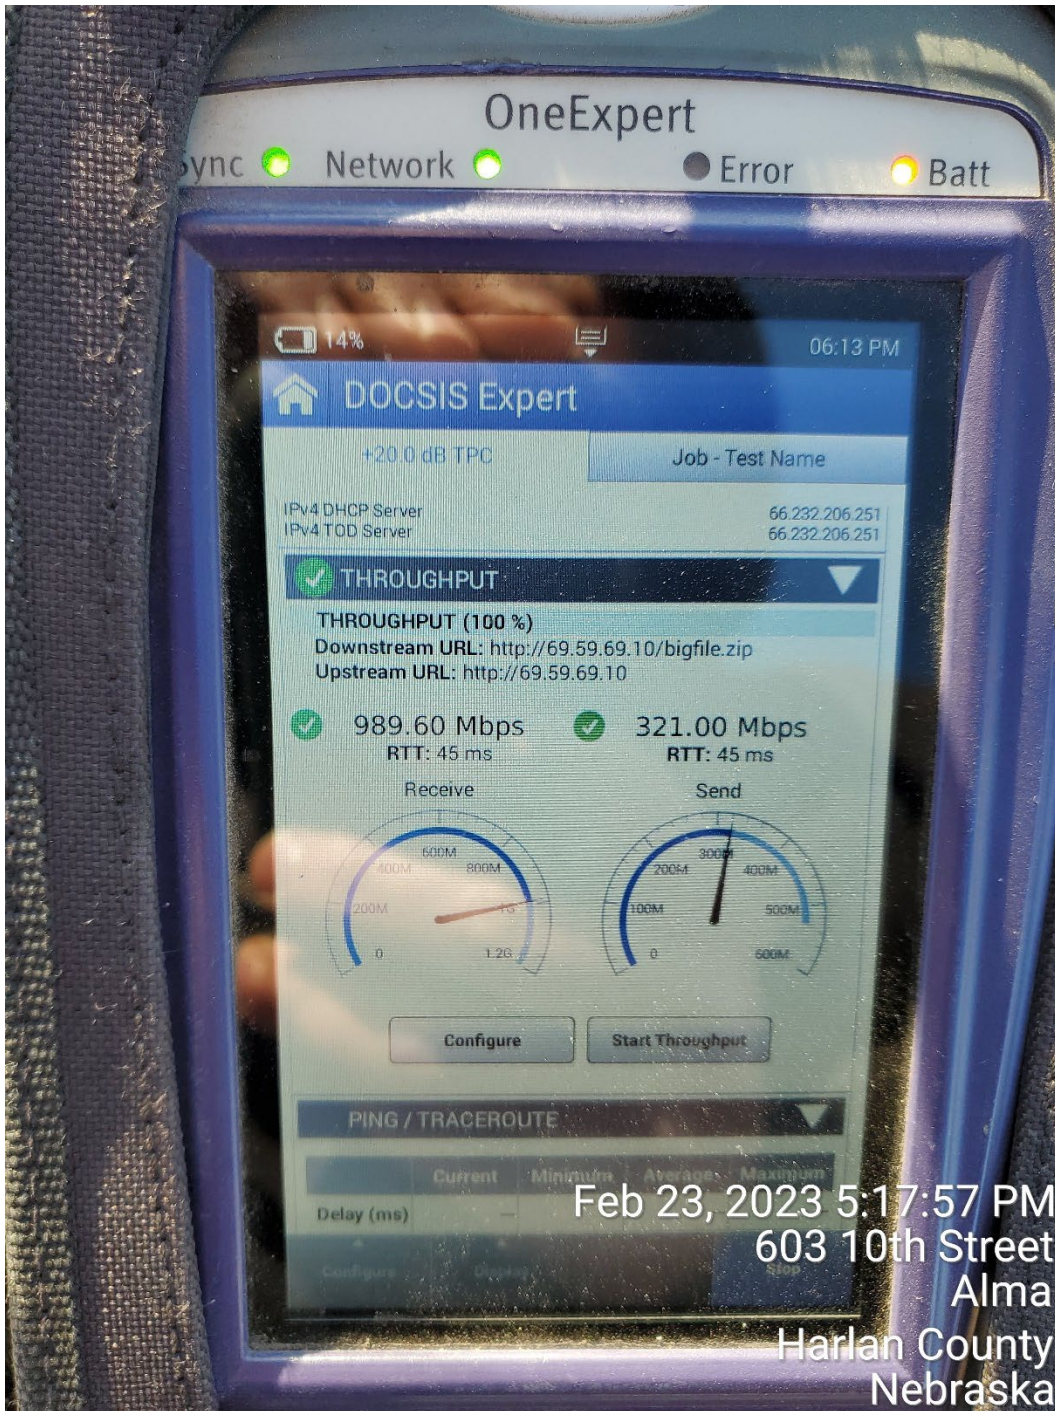

Attachment C Delivered and Advertised Speeds Documentation

Vyve Broadband currently delivers greater than 100/100 Mbps speeds to customers in several parts of Nebraska. To document this, we have included speed tests from various Nebraska markets as well as examples from our marketing materials.

Speed Test Records

The following images are speed tests of Vyve-served locations in Nebraska within the last six months.

Figure 1.1. Automated eero speed test logs for customer at 511 Brown St., Alma, NE 68920

Figure 1.2. Speed test for customer at 210 US 183 Highway, Alma, NE 68920

Figure 1.3. Speed test for customer at 708 West 1st Street, Alma, NE 68920

Figure 1.4. Speed test for customer at 603 10th Street, Alma, NE 68920

VYVE 105	VYVE 200	VYVE GIG
 <p>up to 105 Mbps</p>	 <p>up to 200 Mbps</p>	 <p>up to 960 Mbps</p>
LIMITED TIME OFFER!	LIMITED TIME OFFER!	LIMITED TIME OFFER!
\$29.99* -\$59.99	\$44.99* -\$69.99	\$79.99* -\$99.99
BUY ONLINE!	BUY ONLINE!	BUY ONLINE!
<ul style="list-style-type: none">• Download speeds up to 105Mbps• Recommended For - Frequent Web Surfing, Serious Online Gaming, Avid Movie Streaming, Occasional Video Conference• Upload speeds up to 105Mbps	<ul style="list-style-type: none">• Download speeds up to 200Mbps• Recommended For - Large file downloads, Streaming Music or Video on multiple devices, Super-serious Online Gaming• Upload speeds up to 105Mbps	<ul style="list-style-type: none">• Price Includes Equipment, Unlimited Data, eero Pro 6 and a Free Installation!• Download Speeds up to 960Mbps• Recommended For - Multiple Video or Music Streams, Online Gaming, Work from Home Video Conferencing, Online Learning and Video Security Streaming• Upload speeds up to 105Mbps