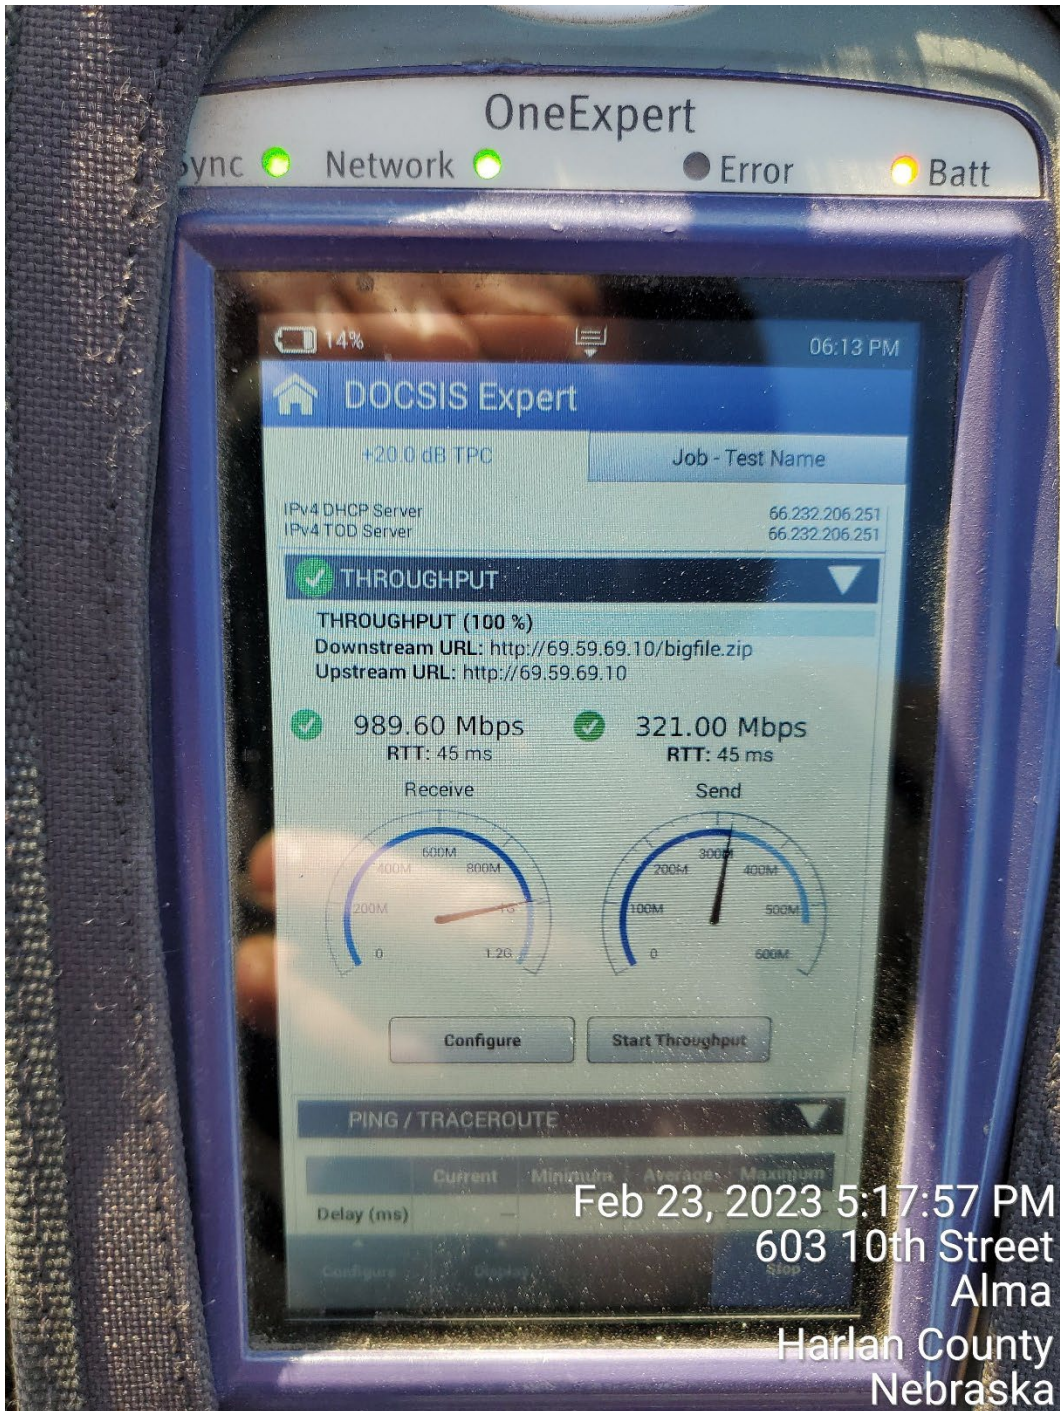

Attachment C Delivered and Advertised Speeds Documentation

Vyve Broadband currently delivers greater than 100/100 Mbps speeds to customers in several parts of Nebraska. To document this, we have included speed tests from various Nebraska markets as well as examples from our marketing materials.

Speed Test Records

The following images are speed tests of Vyve-served locations in Nebraska.

Figure 1.1. Automated eero speed test logs for customer at 511 Brown St., Alma, NE 68920

Download Speed	Upload Speed	Timestamp
207	111 Mbps	2023-02-16, 4:17am
198	111 Mbps	2023-02-14, 4:17am
209	112 Mbps	2023-02-12, 4:17am
205	111 Mbps	2023-02-10, 4:17am
207	110 Mbps	2023-02-07, 4:17am
201	109 Mbps	2023-02-05, 4:18am
209	111 Mbps	2023-02-03, 4:18am
206	116 Mbps	2023-02-01, 4:18am
207	109 Mbps	2023-01-30, 4:17am
209	109 Mbps	2023-01-28, 4:17am
207	111 Mbps	2023-01-26, 4:18am

Figure 1.2. Speed test for customer at 210 US 183 Highway, Alma, NE 68920

Figure 1.3. Speed test for customer at 708 West 1st Street, Alma, NE 68920

Figure 1.4. Speed test for customer at 603 10th Street, Alma, NE 68920

Marketing Materials

Figure 2.1. Main impression on <https://vyvebroadband.com/> showing advertised speeds for Alma, NE (retrieved on February 7, 2023).

The screenshot shows the Vyve broadband website interface for Alma, NE. The header includes the Vyve logo, navigation links for INTERNET, TV, PHONE, BUSINESS, SERVICE AREAS, and CUSTOMERS, and utility links for MyVyve Login and Help Center. The main heading reads "Vyve is keeping Alma, NE on the fast track." with a "Change location." link. Three service plans are displayed: