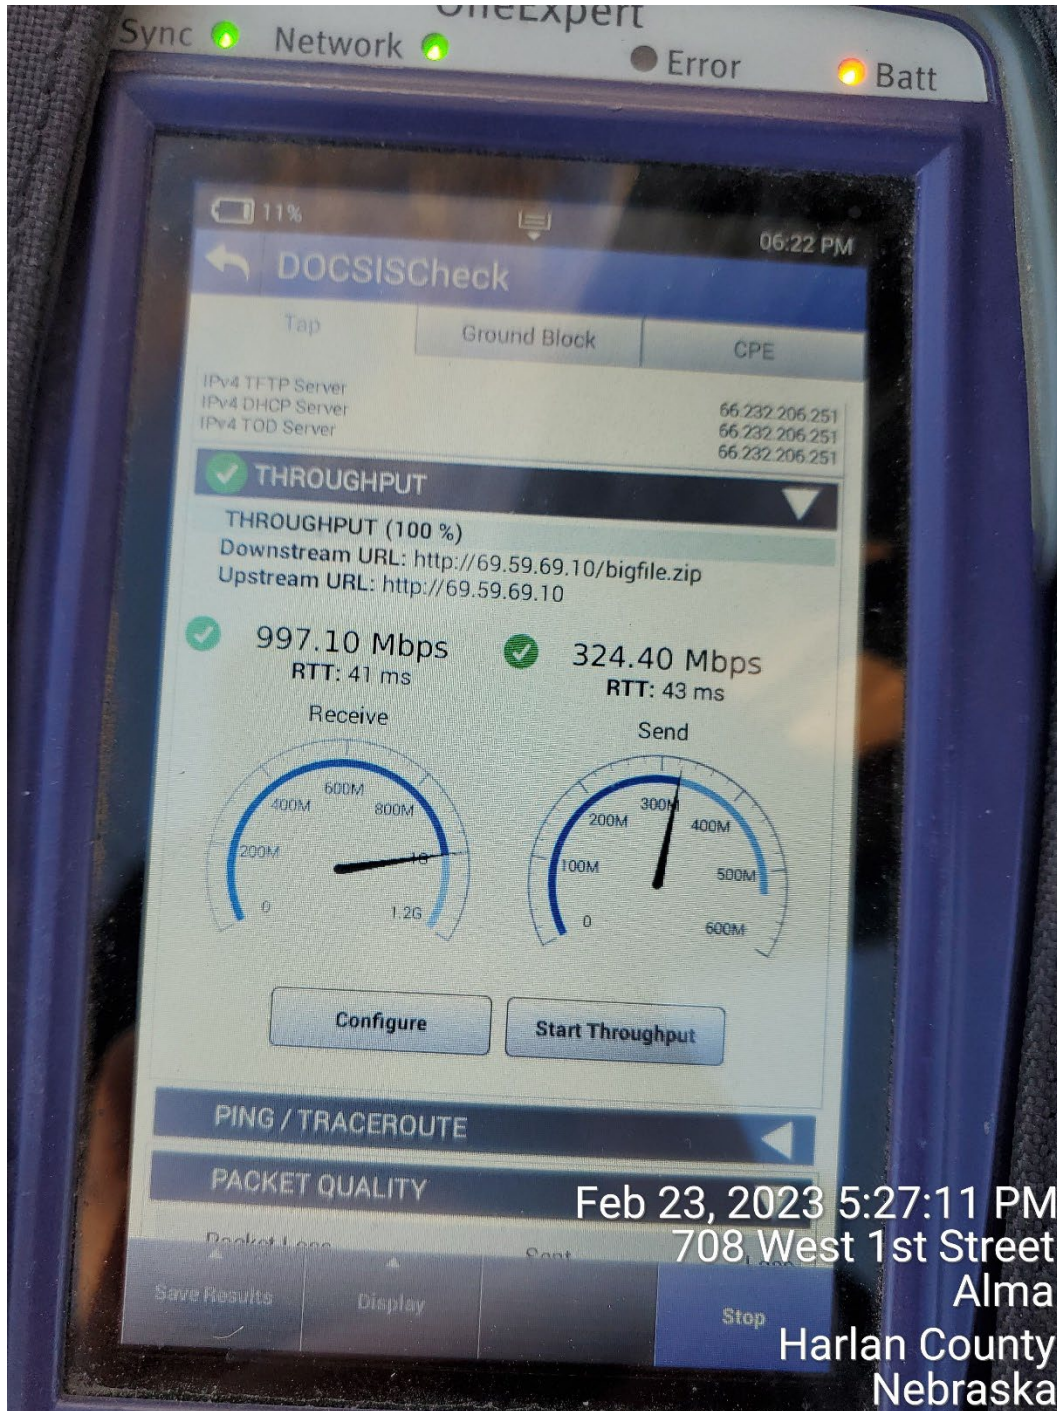

Attachment C Delivered and Advertised Speeds Documentation

Vyve Broadband currently delivers greater than 100/100 Mbps speeds to customers in several parts of Nebraska. To document this, we have included speed tests from various Nebraska markets as well as examples from our marketing materials.

Speed Test Records

The following images are speed tests of Vyve-served locations in Nebraska.

Figure 1.1. Automated eero speed test logs for customer at 511 Brown St., Alma, NE 68920

Download Speed	Upload Speed	Timestamp
207	111 Mbps	2023-02-16, 4:17am
198	111 Mbps	2023-02-14, 4:17am
209	112 Mbps	2023-02-12, 4:17am
205	111 Mbps	2023-02-10, 4:17am
207	110 Mbps	2023-02-07, 4:17am
201	109 Mbps	2023-02-05, 4:18am
209	111 Mbps	2023-02-03, 4:18am
206	116 Mbps	2023-02-01, 4:18am
207	109 Mbps	2023-01-30, 4:17am
209	109 Mbps	2023-01-28, 4:17am
207	111 Mbps	2023-01-26, 4:18am

Figure 1.2. Speed test for customer at 210 US 183 Highway, Alma, NE 68920

Figure 1.3. Speed test for customer at 708 West 1st Street, Alma, NE 68920

Figure 1.4. Speed test for customer at 603 10th Street, Alma, NE 68920

Marketing Materials

Figure 2.1. Main impression on <https://vyvebroadband.com/> showing advertised speeds for Alma, NE (retrieved on February 7, 2023).

The screenshot shows the Vyve broadband website interface for Alma, NE. The header includes the Vyve logo, navigation links for INTERNET, TV, PHONE, BUSINESS, SERVICE AREAS, and CUSTOMERS, and utility links for MyVyve Login and Help Center. The main heading reads "Vyve is keeping Alma, NE on the fast track." with a "Change location." link. Three service plans are displayed: