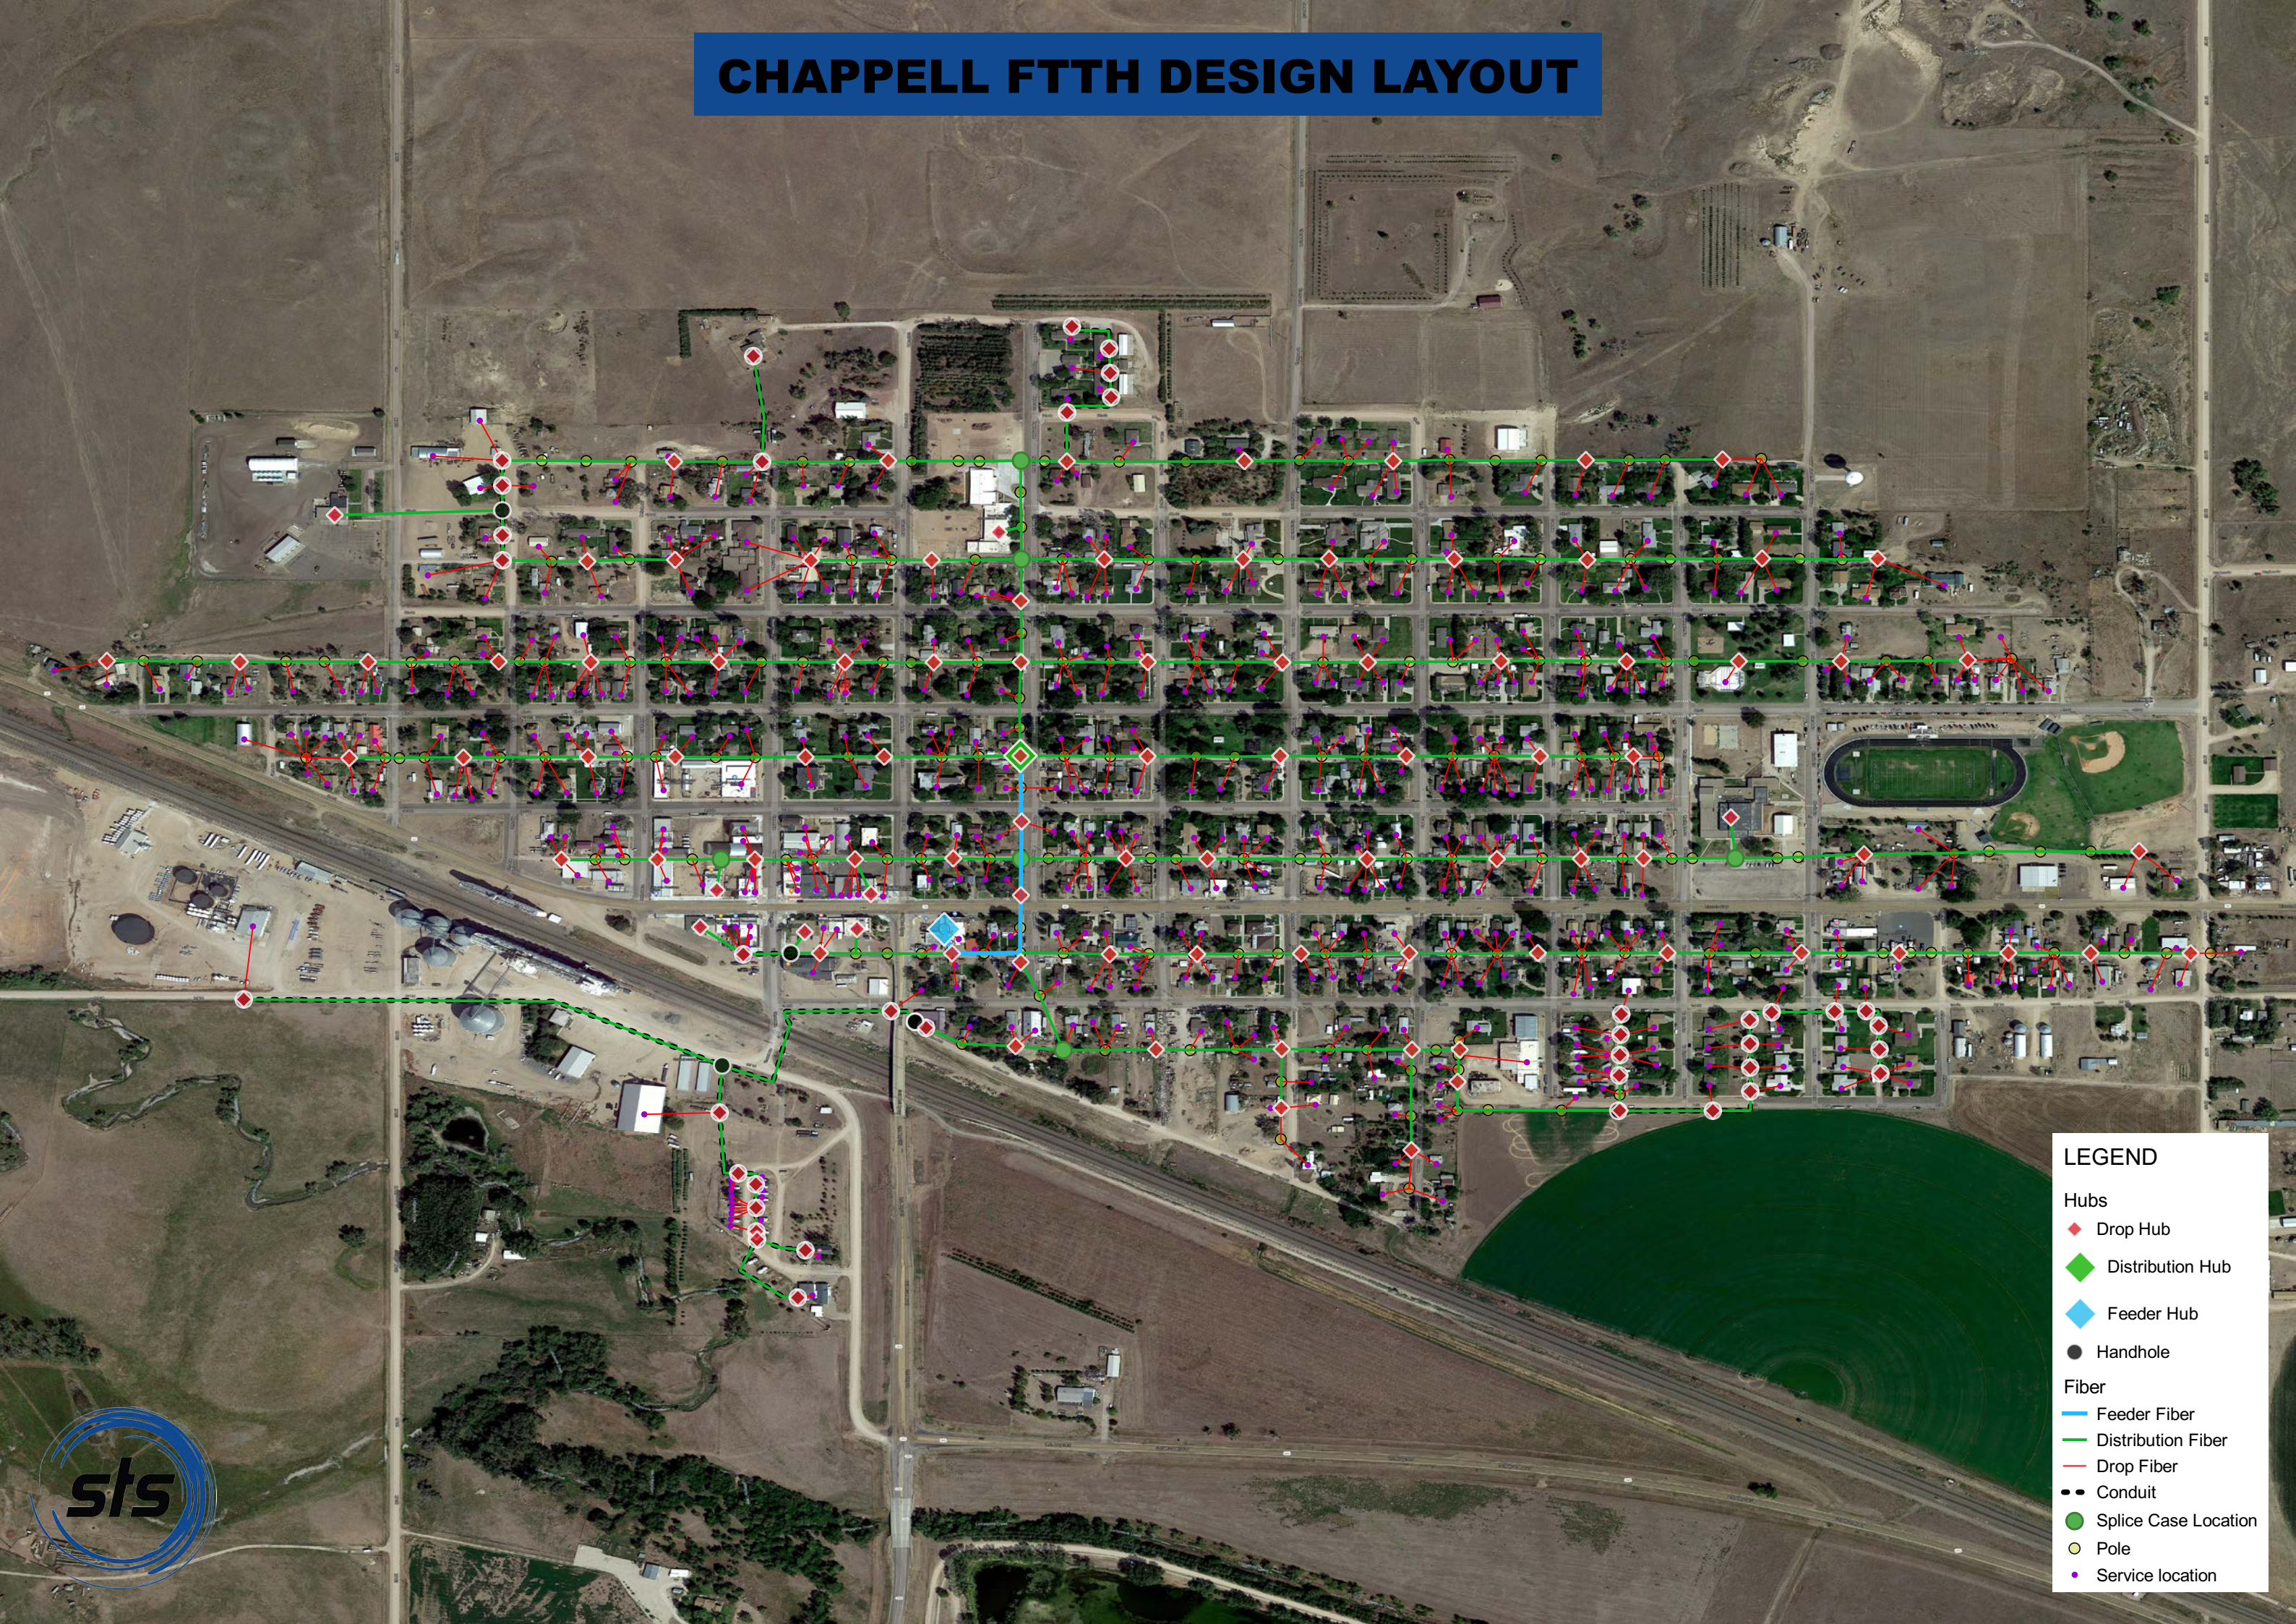

CHAPPELL FTTH DESIGN LAYOUT

LEGEND

Hubs

- Drop Hub
- Distribution Hub
- Feeder Hub
- Handhole

Fiber

- Feeder Fiber
- Distribution Fiber
- Drop Fiber
- Conduit
- Splice Case Location
- Pole
- Service location