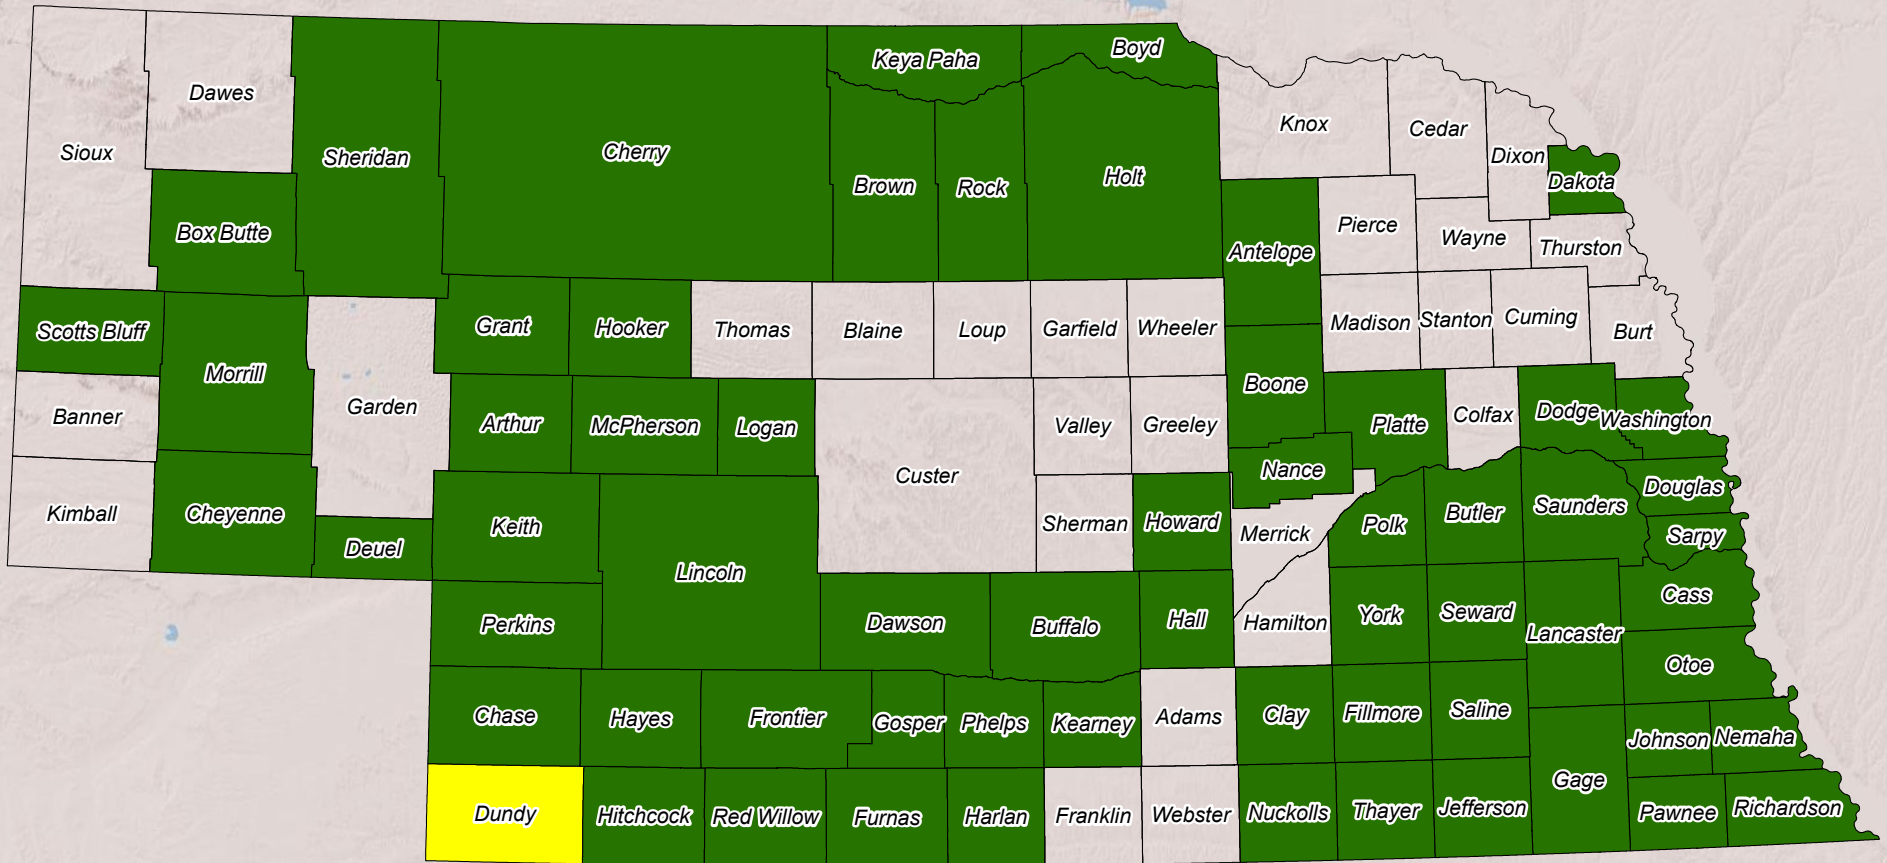

# Nebraska Text to 911 Implementation

## County Level Text to 911

- Implementing
- Live
- Not Implemented

Prepared by: NPSC  
TextTo911\_Locations  
08/11/2020