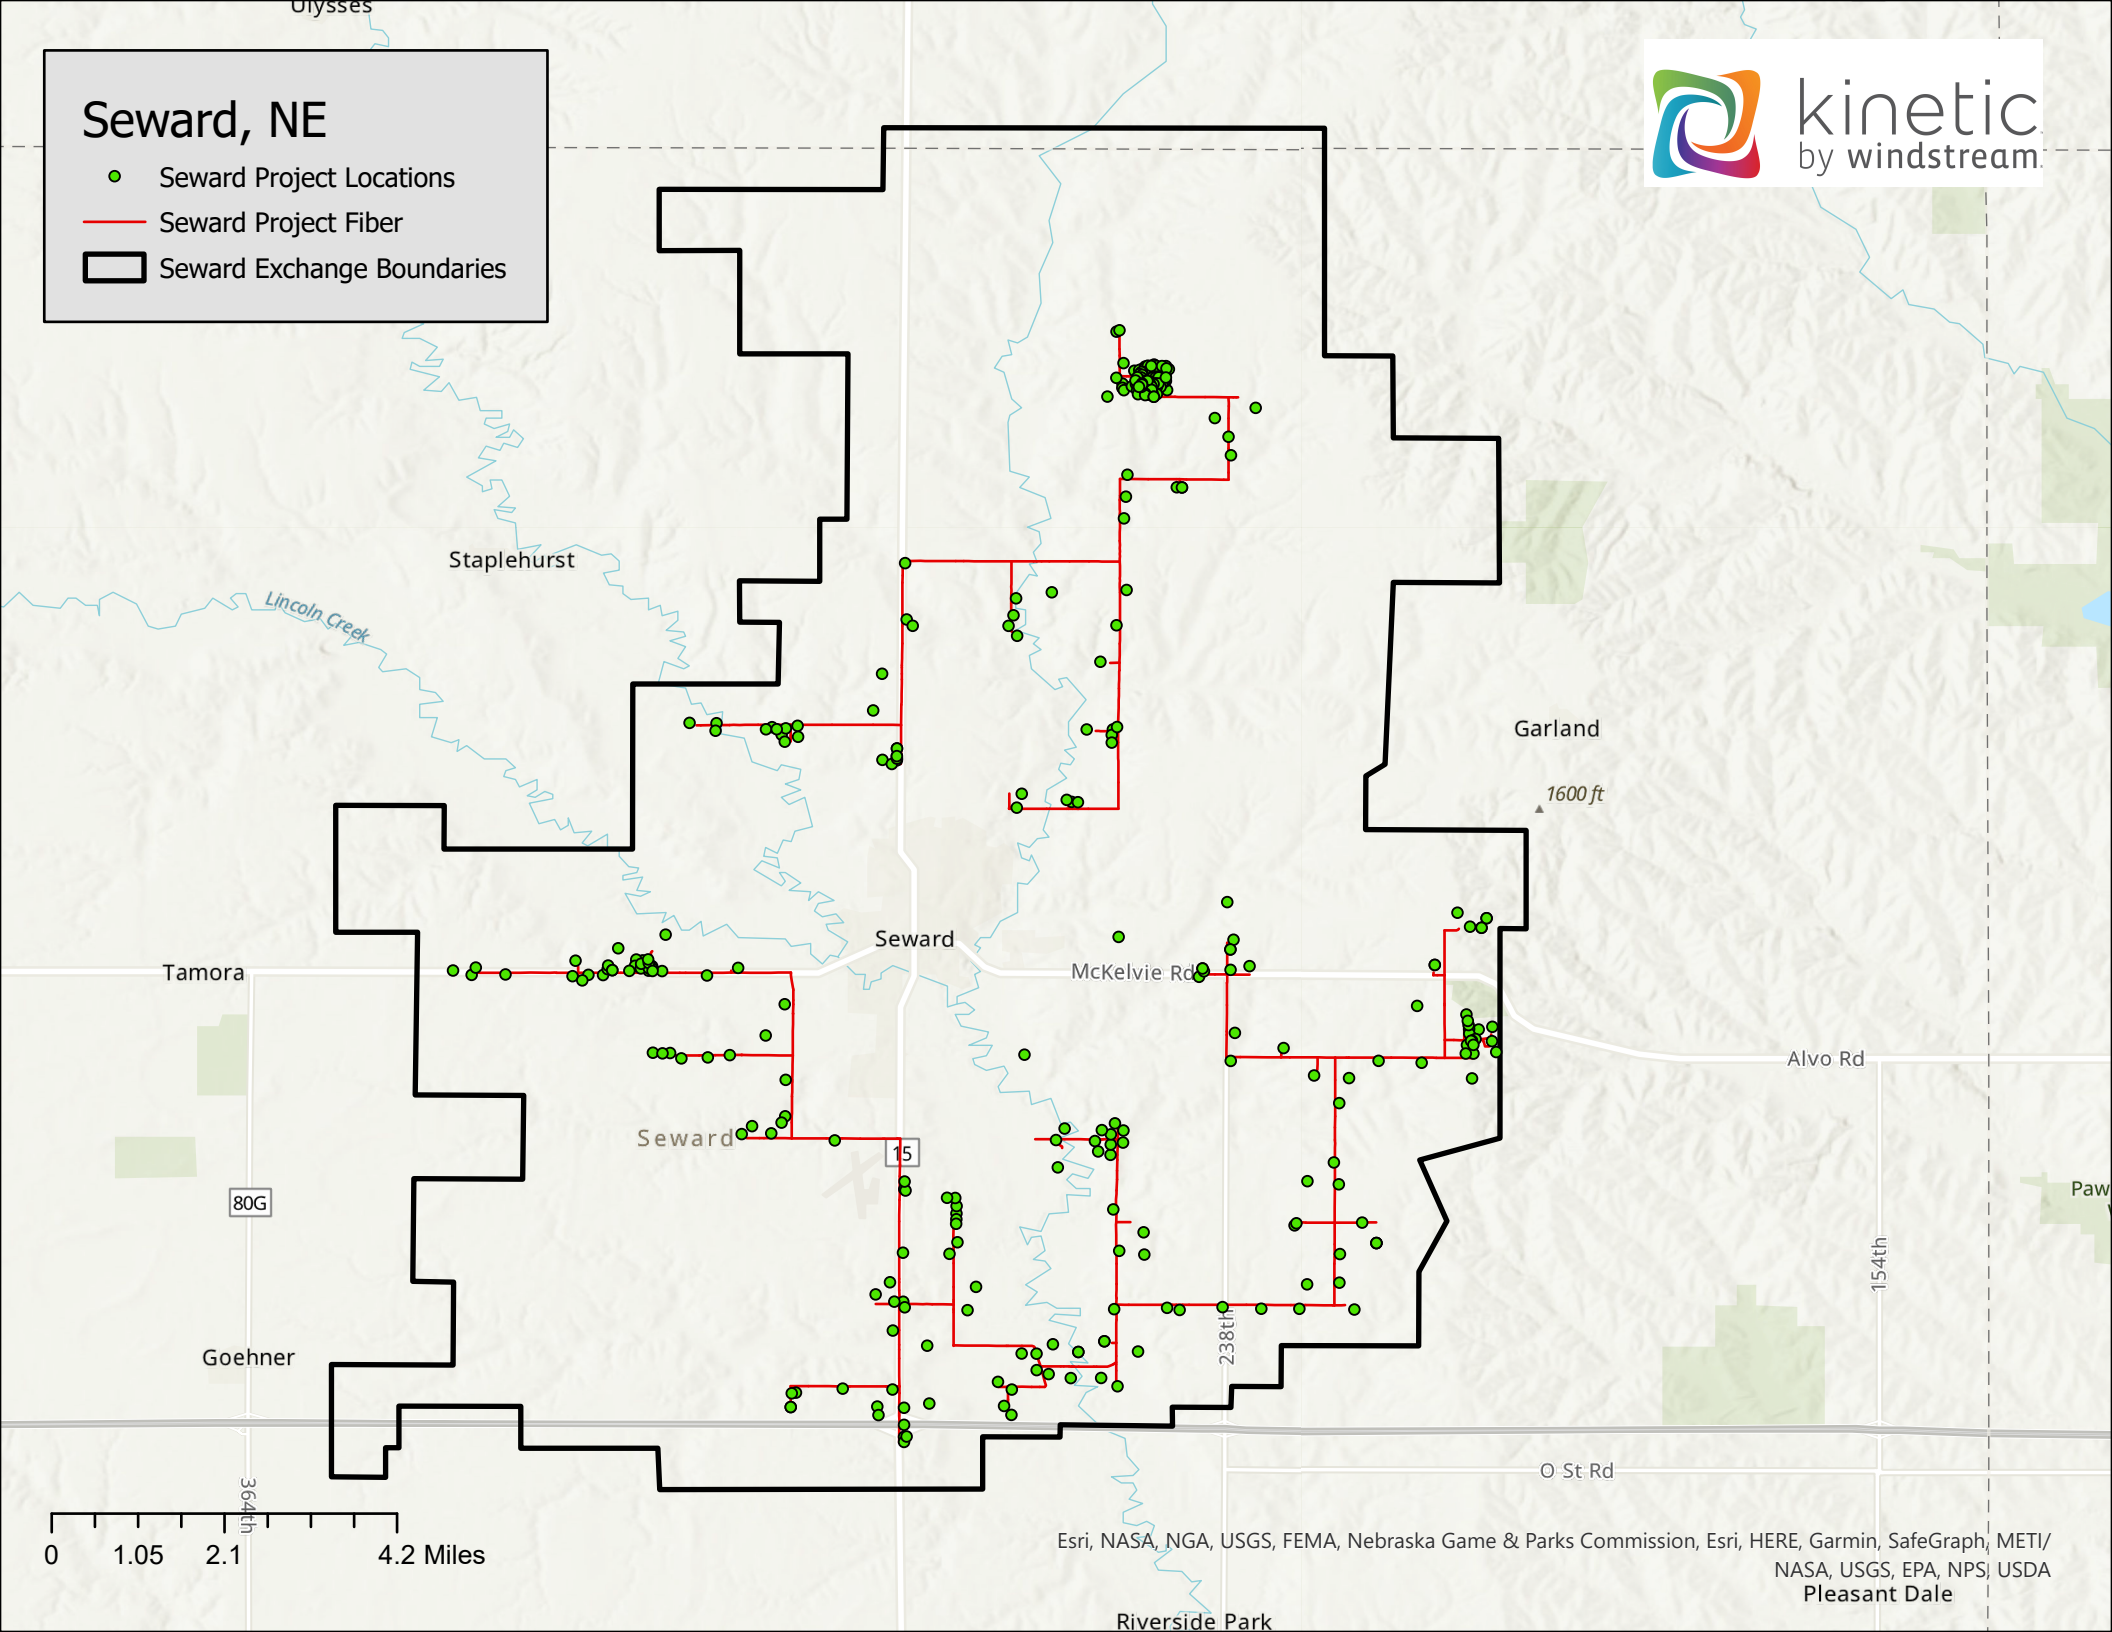

Seward, NE

- Seward Project Locations
- Seward Project Fiber
- ▭ Seward Exchange Boundaries

0 1.05 2.1 4.2 Miles