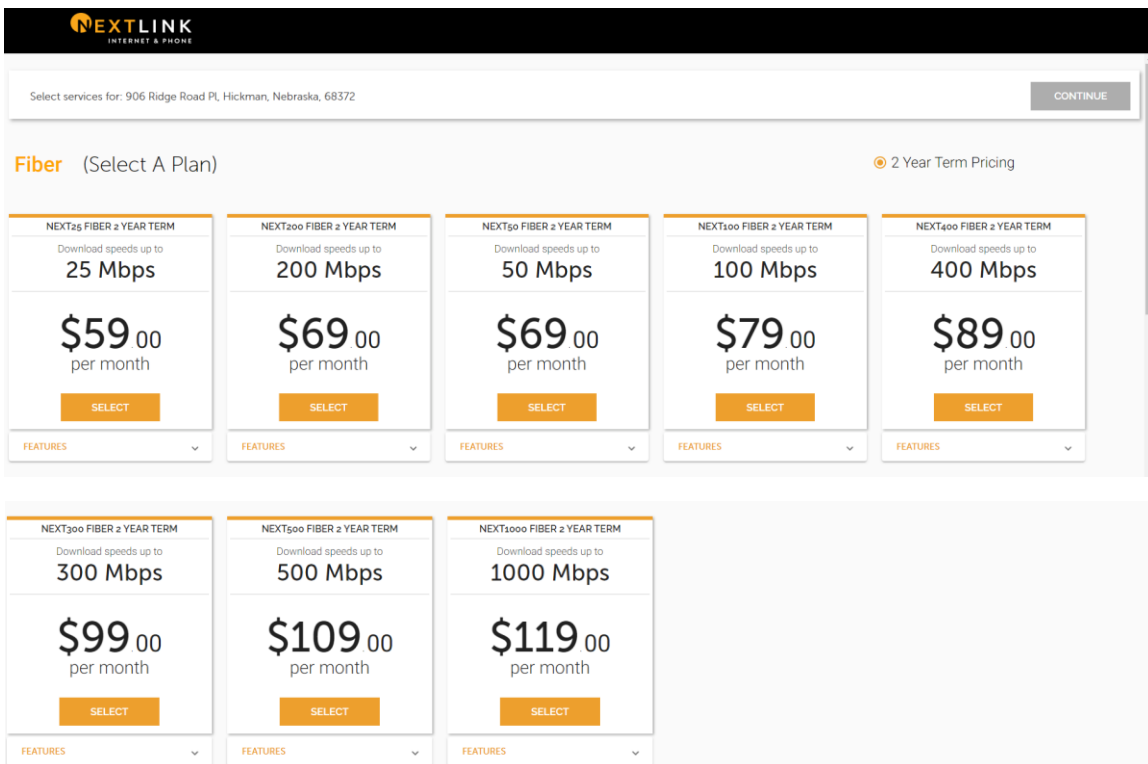

Attachment Letter: C

Nextlink has deployed both fiber to the home (FTTH) and fixed wireless solutions within Nebraska, with wireless speeds reaching 100MB and fiber at 1000MB. Two sample locations were entered into our public facing onboarding website, the results are below:

Fiber to the Home (FTTH)

Location: 906 Ridge Road Pl, Hickman, NE, 68372

Speeds:

Fixed Wireless

Location: 451 Maple St, Sterling, NE, 68443

NEXTLINK
INTERNET & PHONE

Check Availability

Get your lightning fast internet started today!