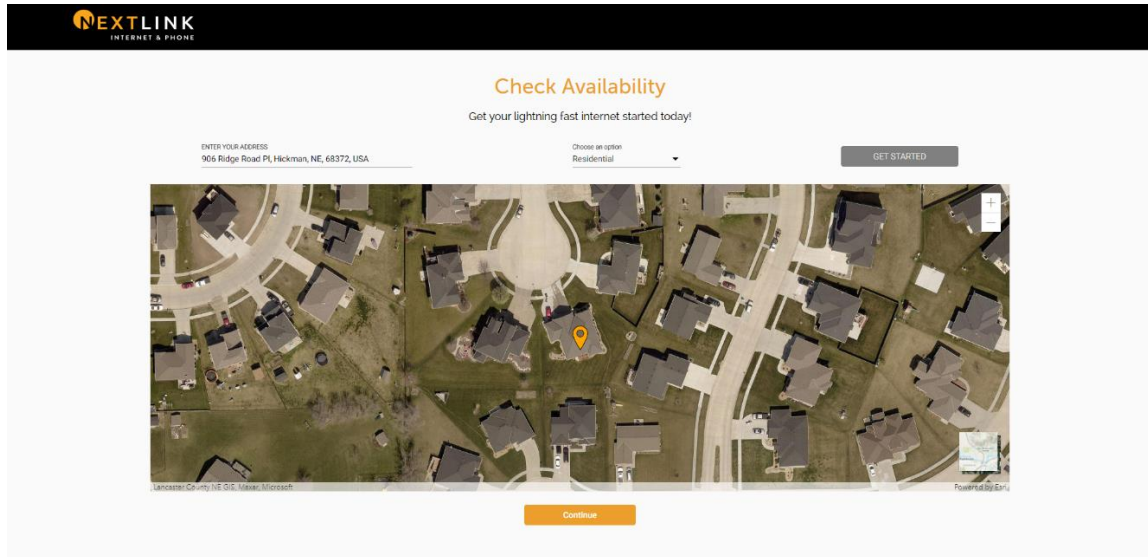

Attachment Letter: C

Nextlink has deployed both fiber to the home (FTTH) and fixed wireless solutions within Nebraska, with wireless speeds reaching 100MB and fiber at 1000MB. Two sample locations were entered into our public facing onboarding website, the results are below:

Fiber to the Home (FTTH)

Location: 906 Ridge Road Pl, Hickman, NE, 68372

Speeds:

Fixed Wireless

Location: 451 Maple St, Sterling, NE, 68443

NEXTLINK
INTERNET & PHONE

Check Availability

Get your lightning fast internet started today!

Each plan card includes a 'SELECT' button and a 'FEATURES' dropdown menu.