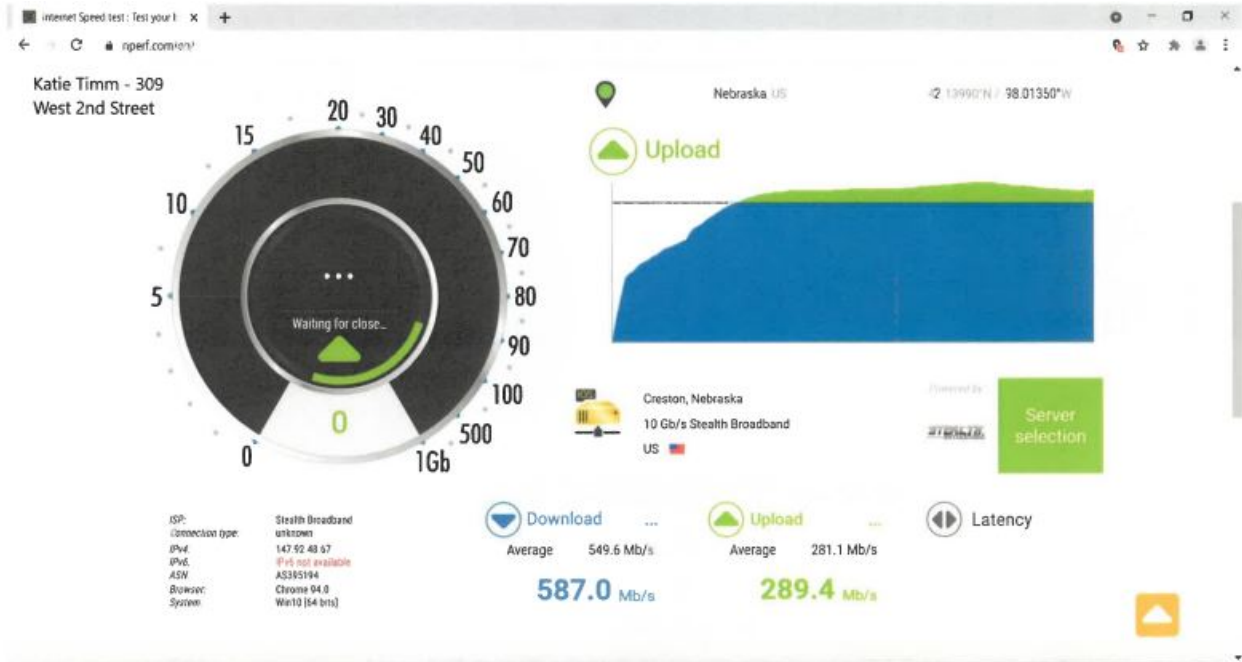

Attachment 4 — Chad Werner - 305 F Street - Neligh, Nebraska