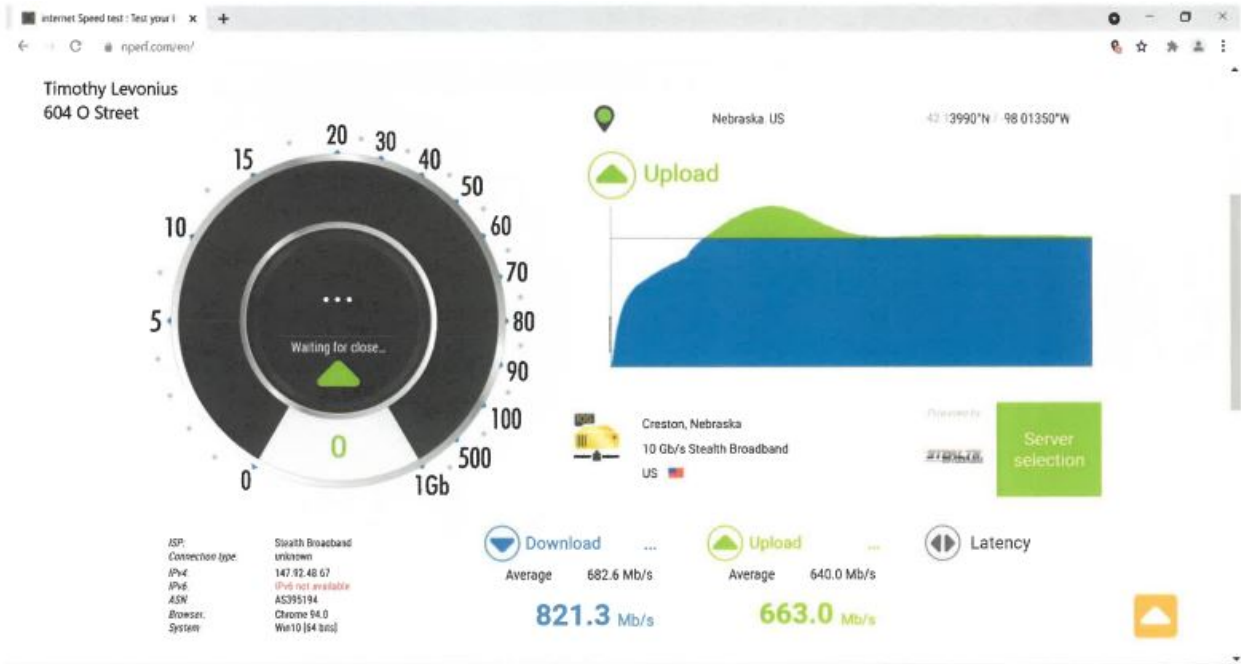

Attachment 3 — Katie Timm - 309 West 2nd Street - Neligh, Nebraska

Attachment 2 — Timothy Levonius — 604 O Street — Neligh, Nebraska