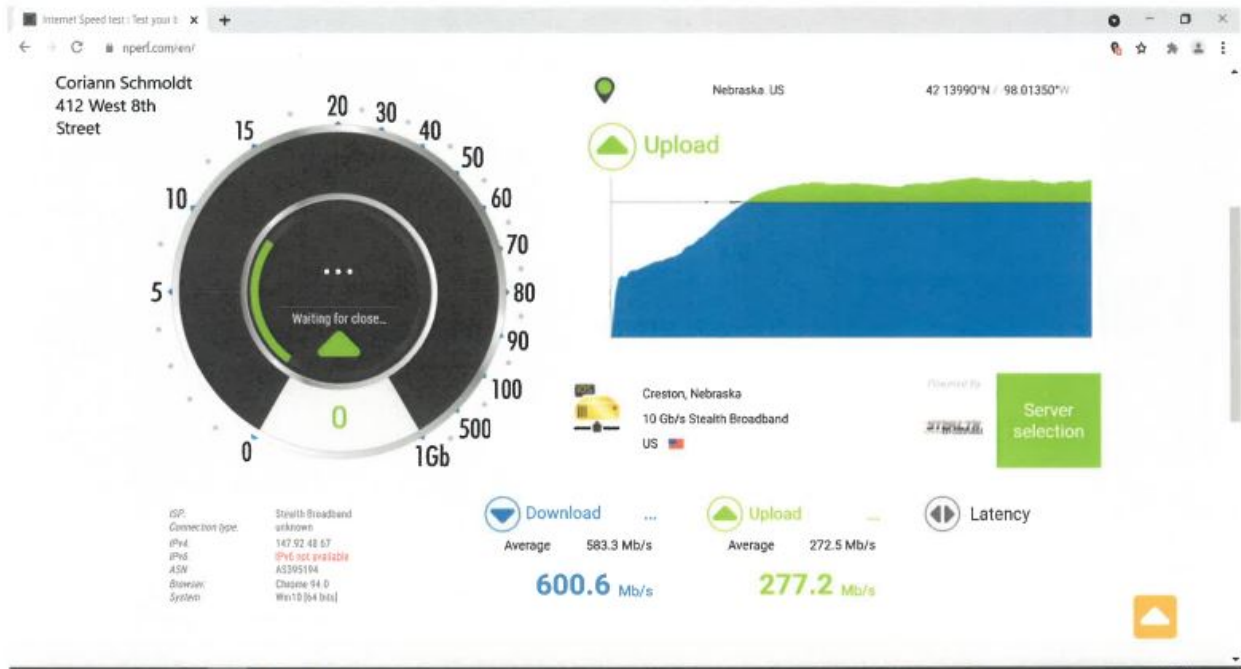

Attachment 1 — Coriann Schmoldt — 412 West 8th Street — Neligh, Nebraska