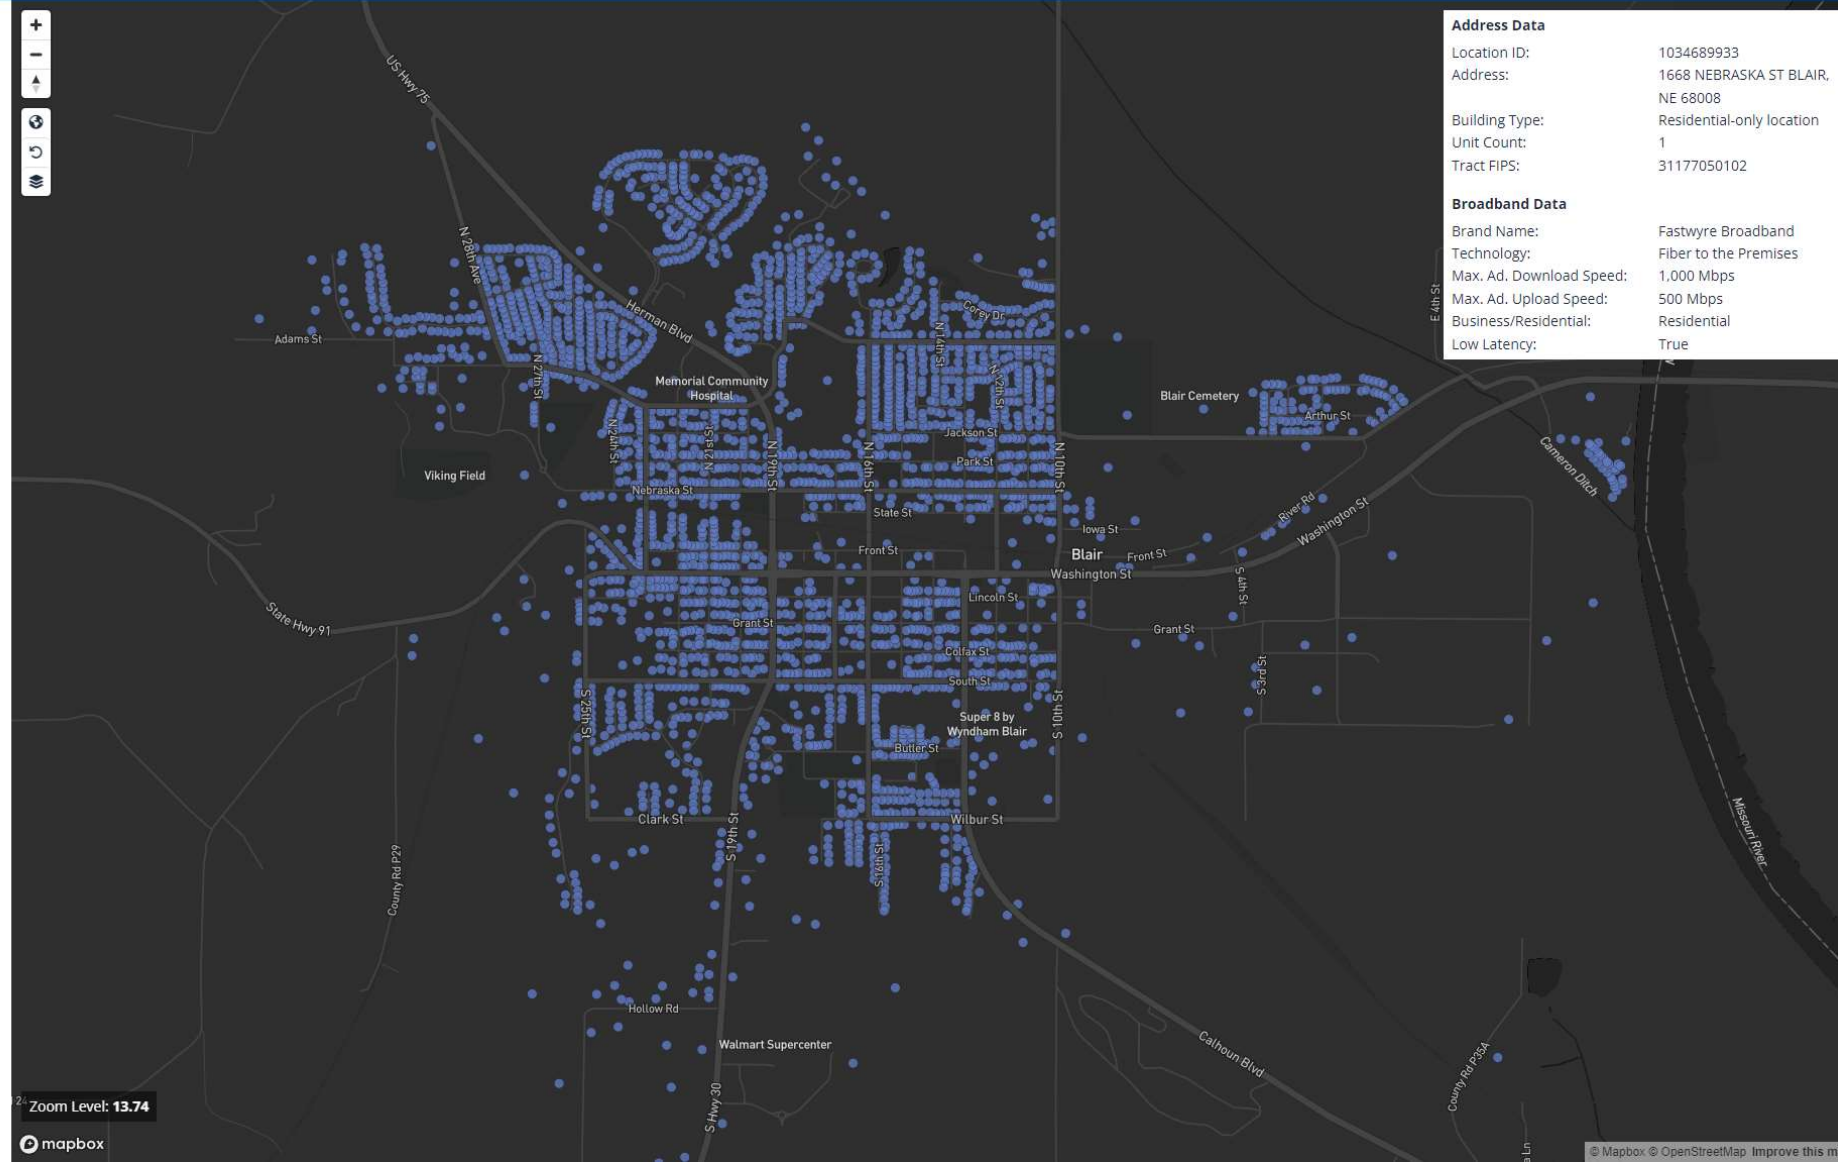

● Clustered data (click to expand)

Zoom Level: 13.74

Review Map
 ERN: 0014480248
 Data as of December 31, 2022

SUBMISSION CERTIFIED

File Name
 HunTel Inc BB availability 3.1.1

File Record Count
 10,587

Selected Feature Count
 3,274

Technology
 Fiber to the Premises

Business/Residential
 Residential

Speeds (2)
 Download/Upload (Records) Deselect All

- 1,000/3 Mbps (60)
- 1,000/500 Mbps (3,214)

Clustered data (click to expand)

Address Data	
Location ID:	1034689933
Address:	1668 NEBRASKA ST BLAIR, NE 68008
Building Type:	Residential-only location
Unit Count:	1
Tract FIPS:	31177050102
Broadband Data	
Brand Name:	Fastwyre Broadband
Technology:	Fiber to the Premises
Max. Ad. Download Speed:	1,000 Mbps
Max. Ad. Upload Speed:	500 Mbps
Business/Residential:	Residential
Low Latency:	True