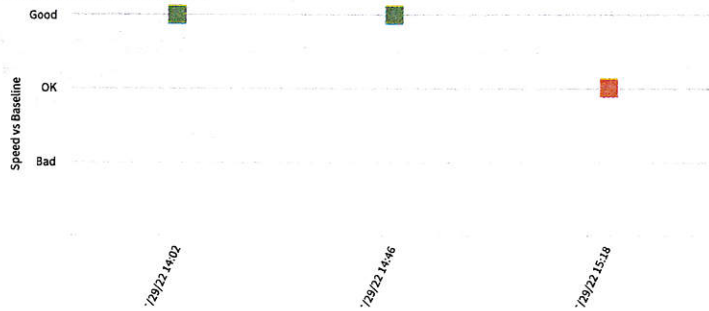

Upload Speed (Public Server Test)

Public Server Test

Latency Test

0 Packets Transmitted, 0 received, 0% packet loss, time 0ms