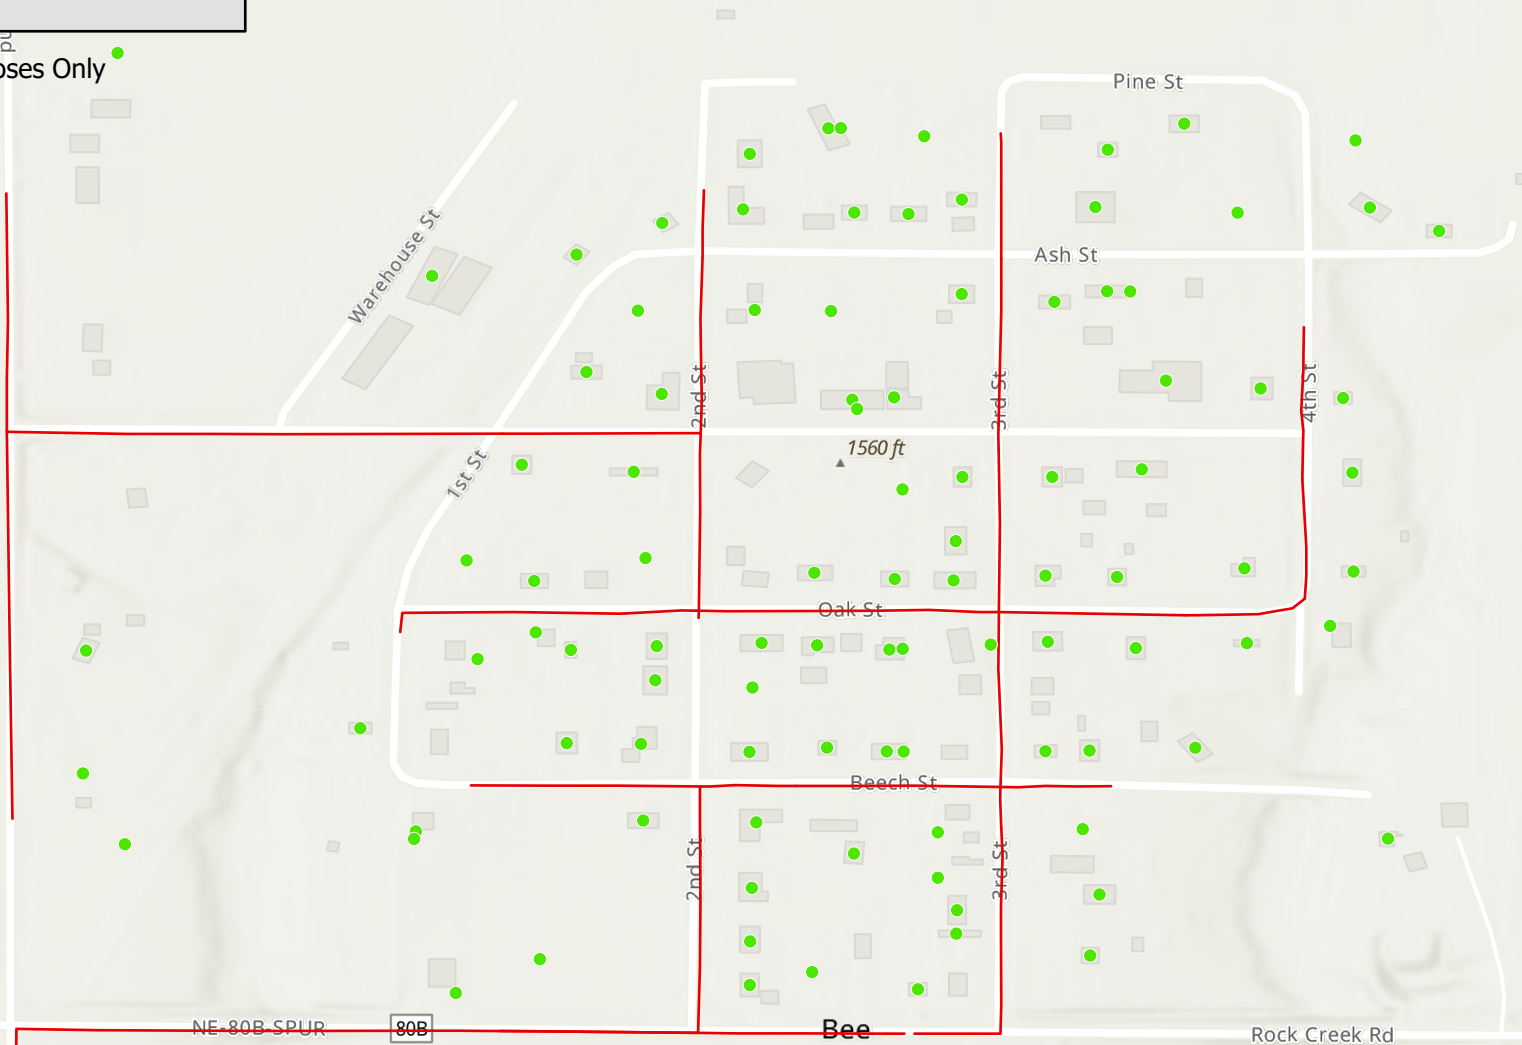

Bee Village, NE

- Bee Village Project Locations
- Bee Village Project Fiber
- ▭ Exchange Boundaries

For Illustrative Purposes Only

Esri Community Maps Contributors, Nebraska Game & Parks Commission, © OpenStreetMap, Microsoft, Esri, HERE, Garmin, SafeGraph, GeoTechnologies, Inc, METI/NASA, USGS, EPA, NPS, US Census Bureau, USDA, Sources: Esri, Airbus DS, USGS, NGA, NASA, CGIAR, N Robinson, NCEAS, NLS, OS, NMA, Geodastystrelsen, Rijkswaterstaat, GSA, Geoland, FEMA, Intermap and the GIS user community