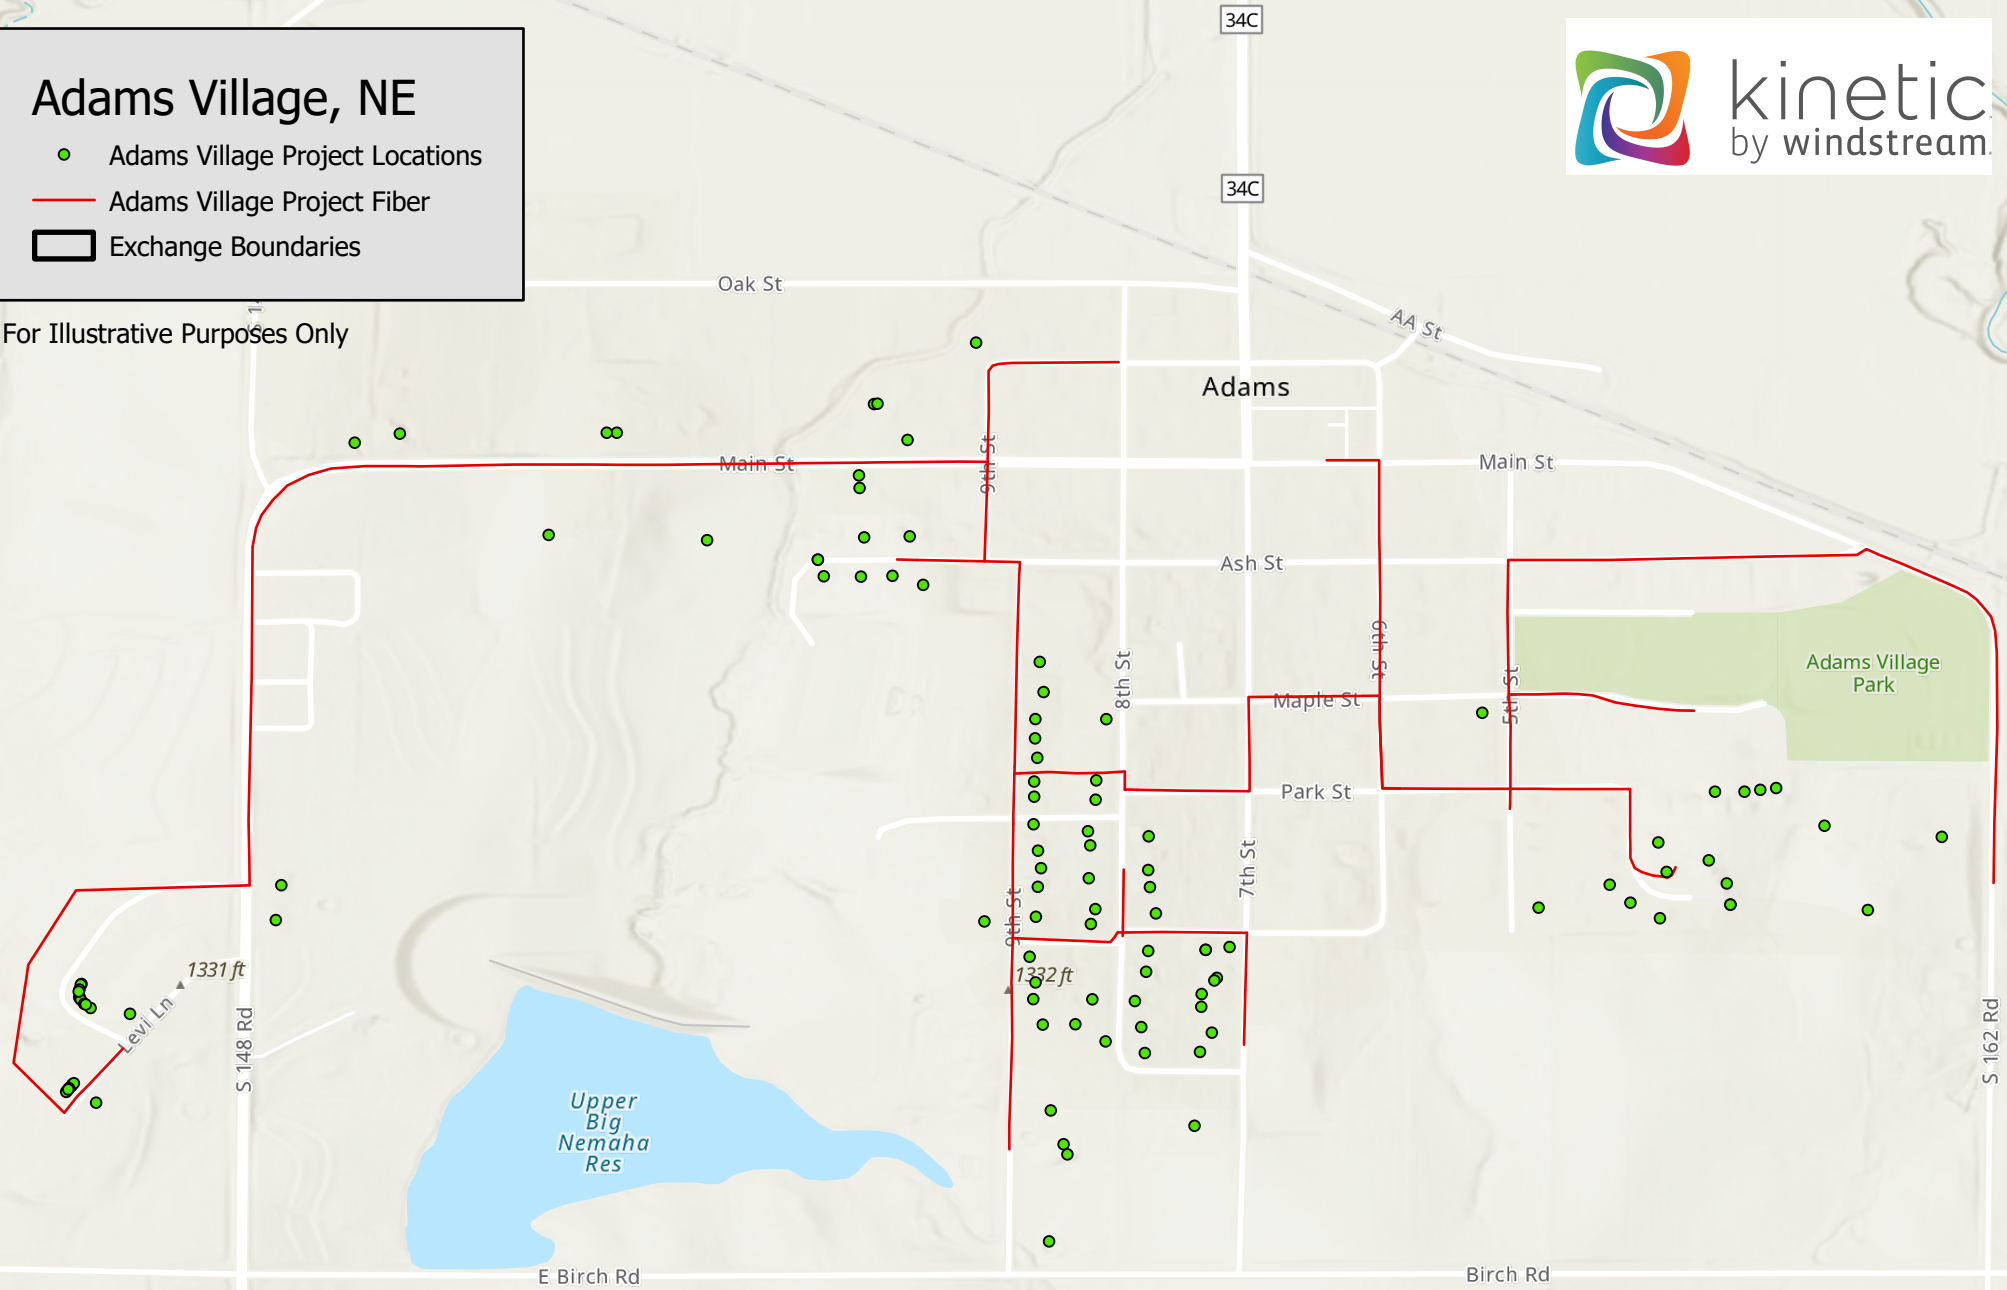

Adams Village, NE

- Adams Village Project Locations
- Adams Village Project Fiber
- ▭ Exchange Boundaries

For Illustrative Purposes Only

Esri Community Maps Contributors, Iowa DNR, Nebraska Game & Parks Commission, Esri, HERE, Garmin, SafeGraph, GeoTechnologies, Inc, METI/NASA, USGS, EPA, NPS, US Census Bureau, USDA, Sources: Esri, Airbus DS, USGS, NGA, NASA, CGIAR, N Robinson, NCEAS, NLS, OS, NMA, Geodastystrelsen, Rijkswaterstaat, GSA, Geoland, FEMA, Intermap and the GIS user community