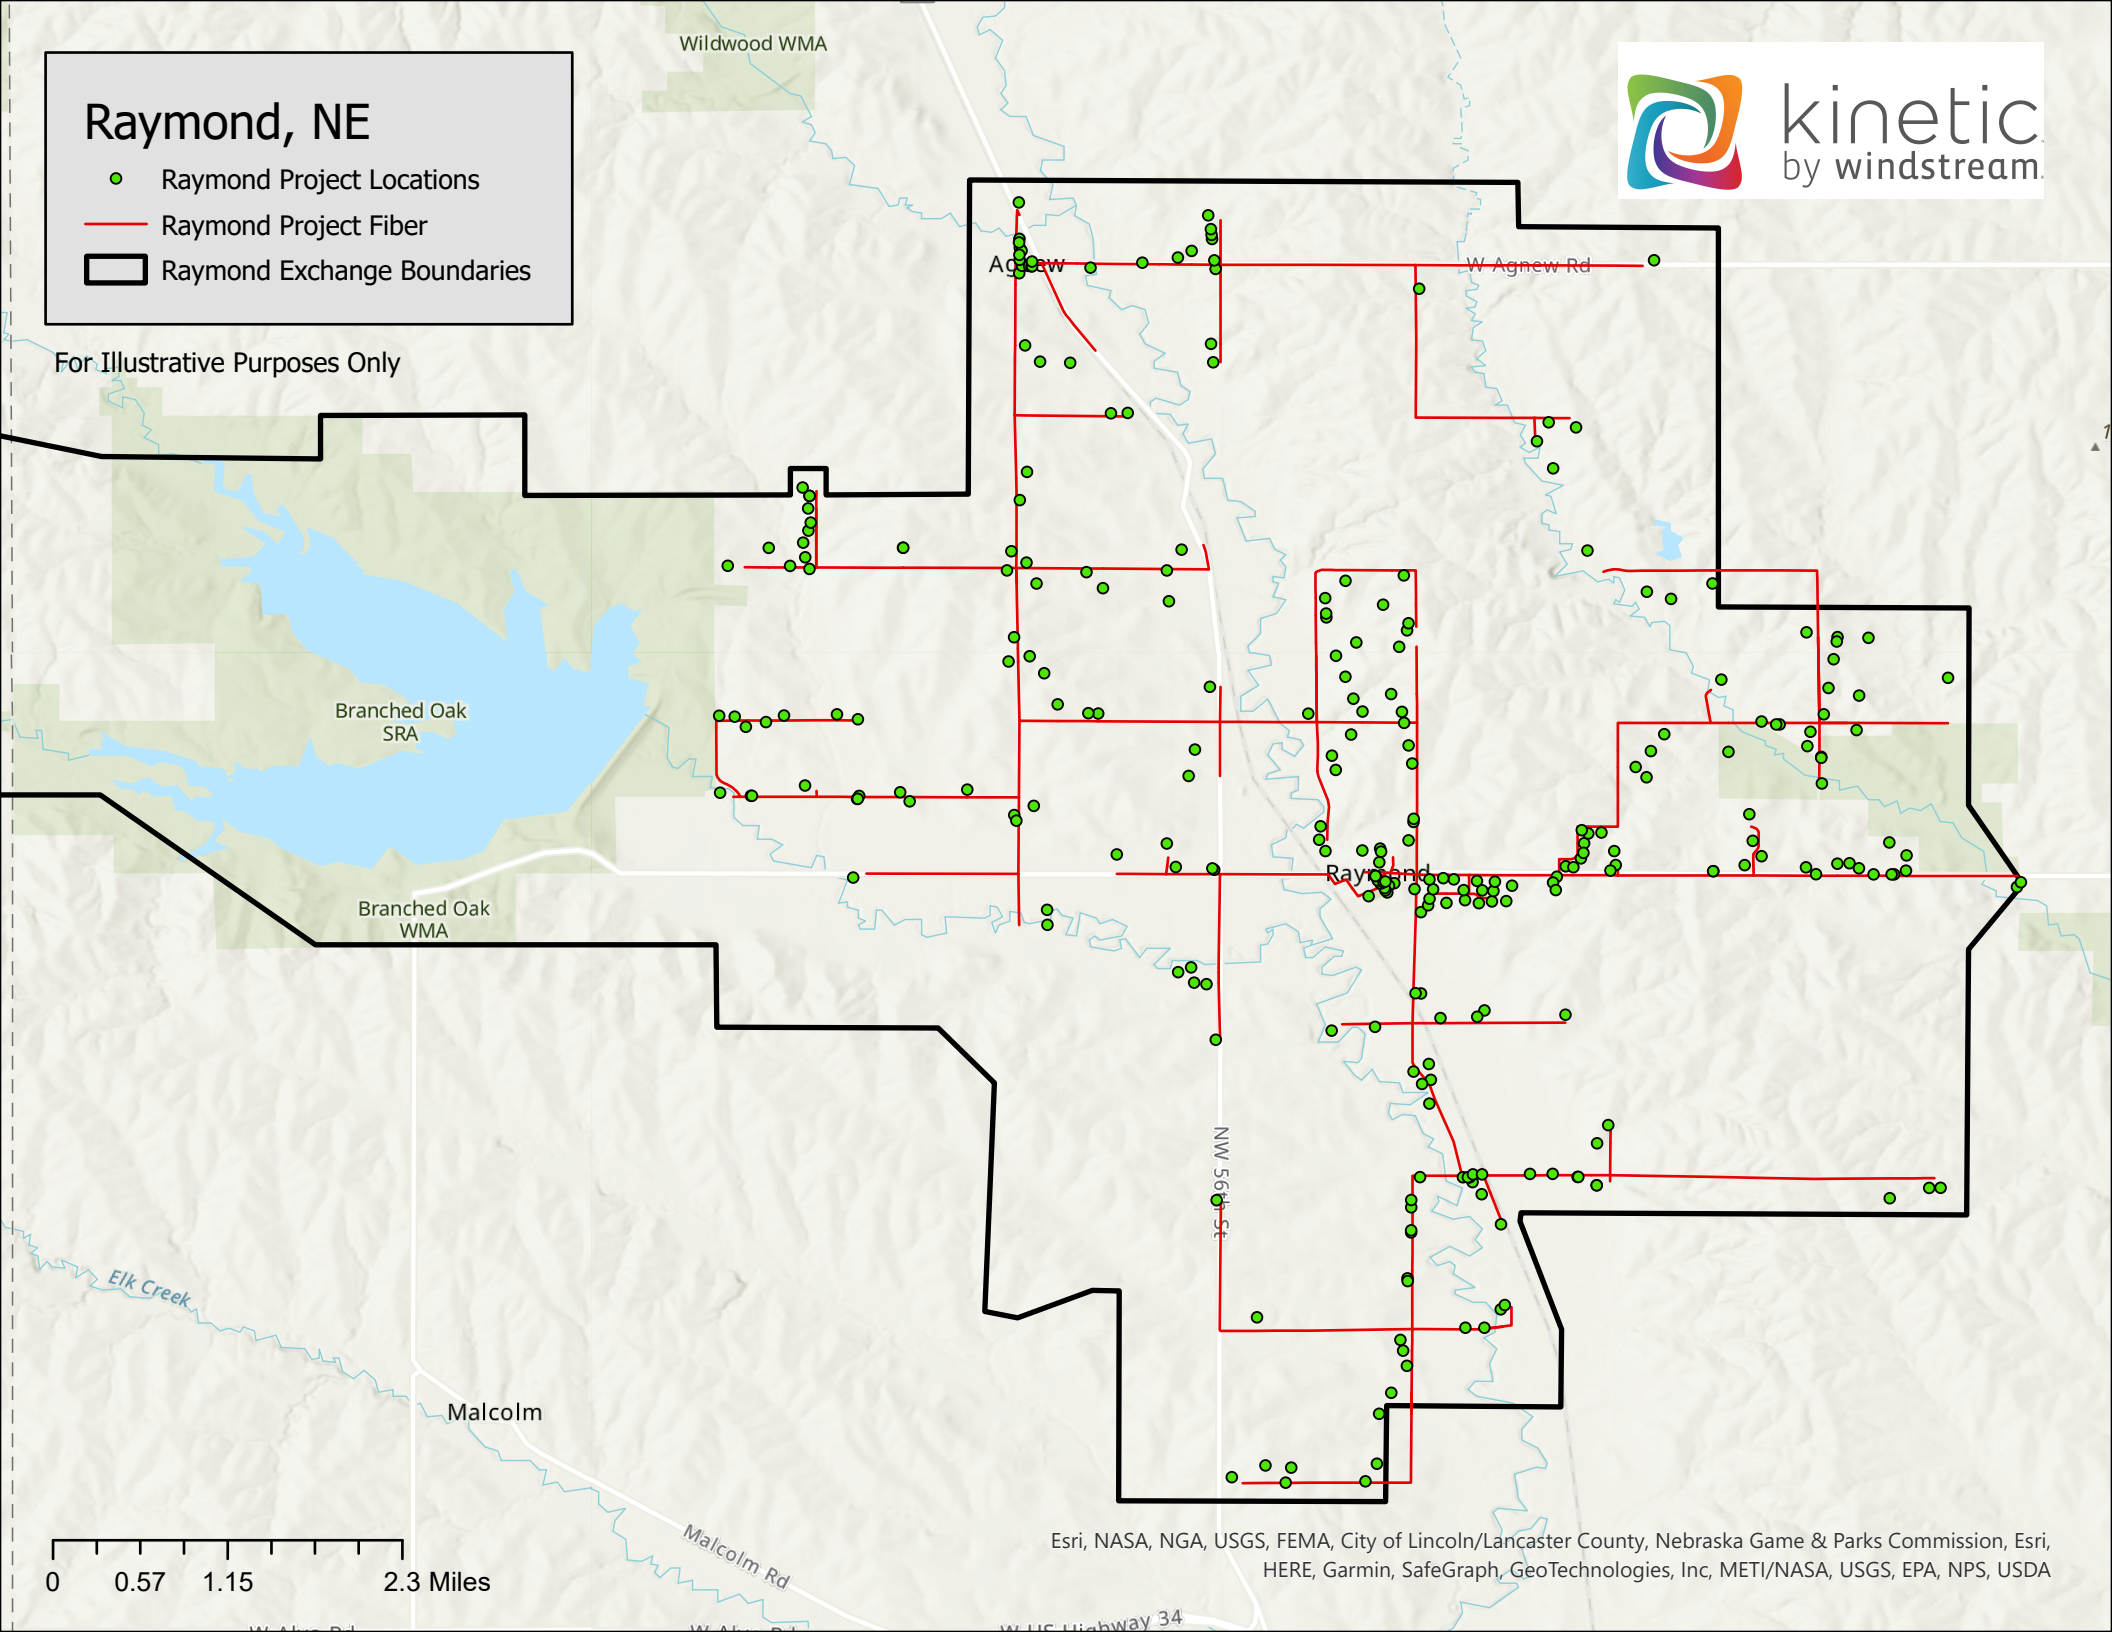

Raymond, NE

- Raymond Project Locations
- Raymond Project Fiber
- ▭ Raymond Exchange Boundaries

For Illustrative Purposes Only

Esri, NASA, NGA, USGS, FEMA, City of Lincoln/Lancaster County, Nebraska Game & Parks Commission, Esri, HERE, Garmin, SafeGraph, GeoTechnologies, Inc, METI/NASA, USGS, EPA, NPS, USDA