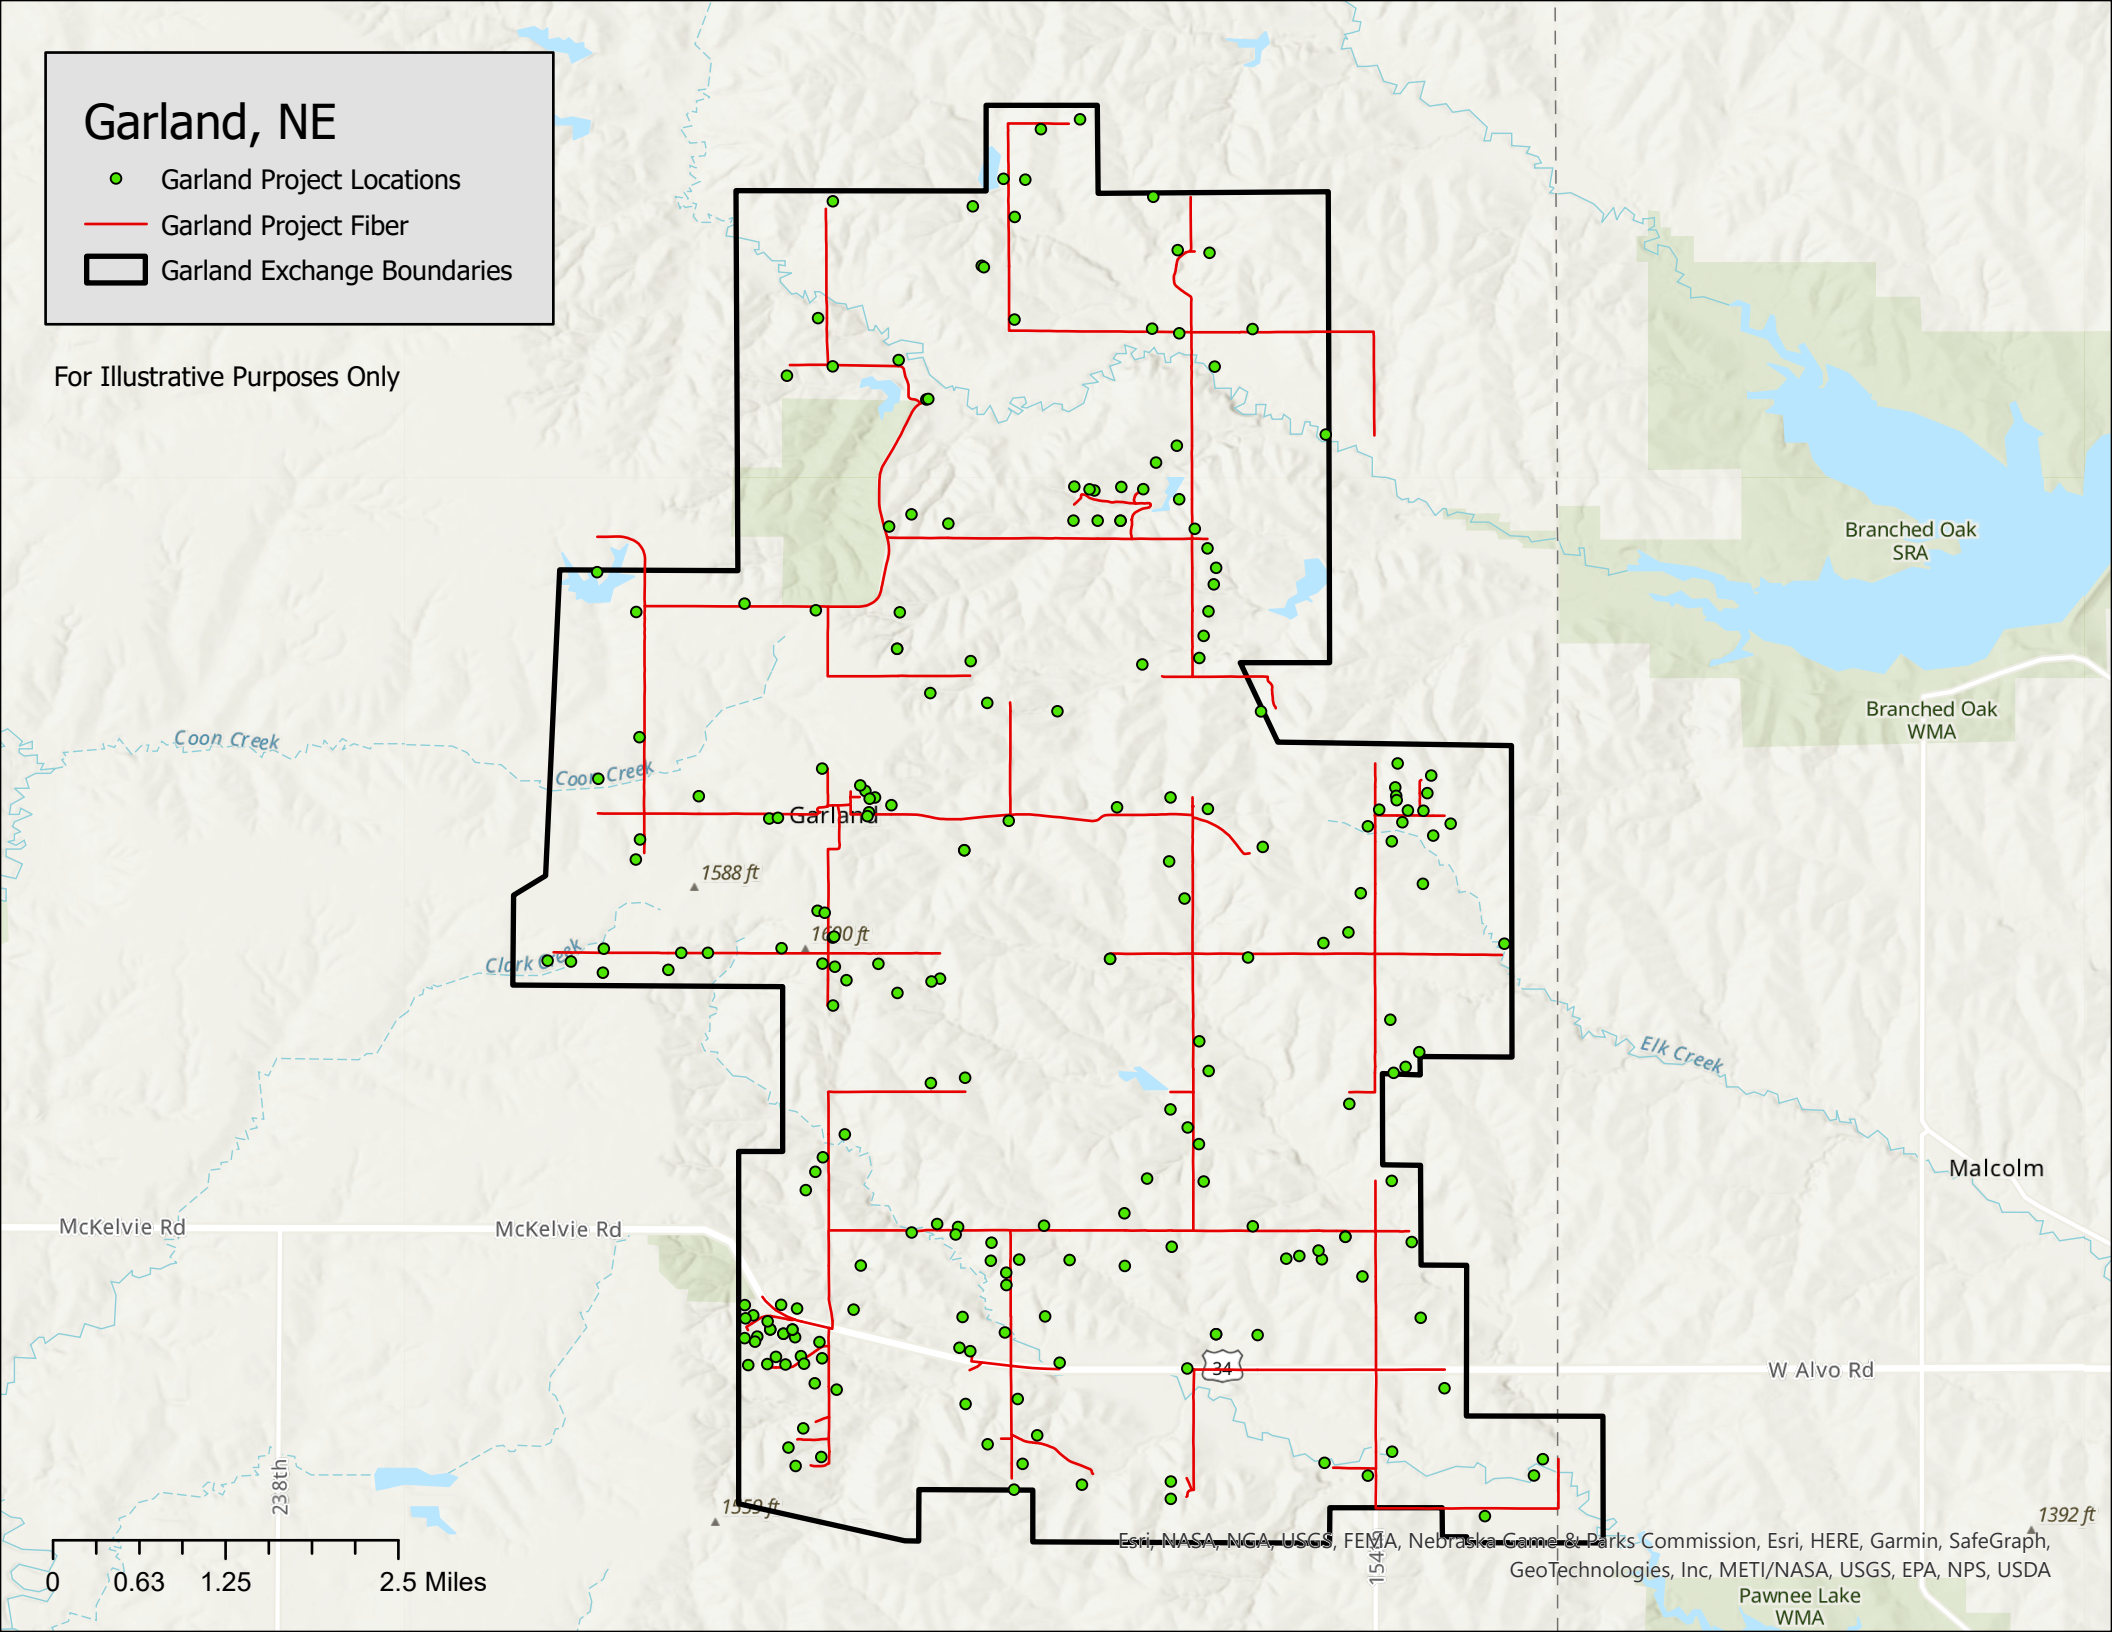

# Garland, NE

- Garland Project Locations
- Garland Project Fiber
- ▭ Garland Exchange Boundaries

For Illustrative Purposes Only

Branched Oak SRA

Branched Oak WMA

Garland

Malcolm

McKelvie Rd

McKelvie Rd

W Alvo Rd

238th

34

0 0.63 1.25 2.5 Miles