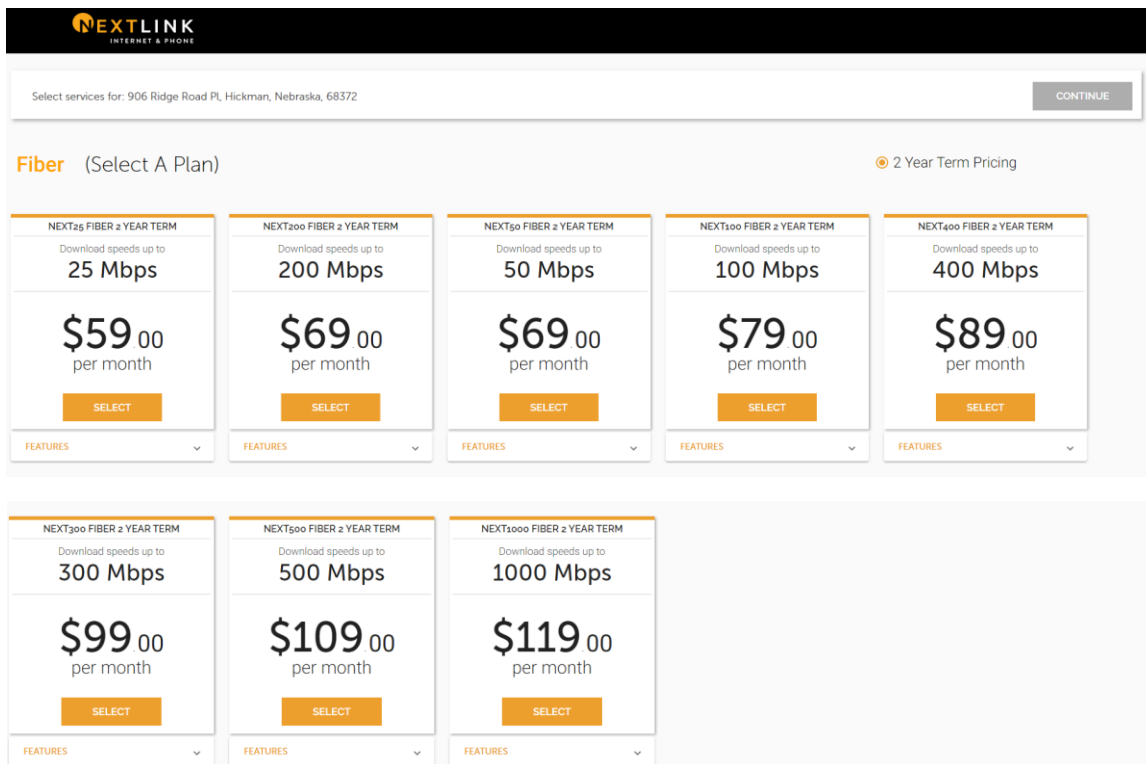

Attachment C

Attachment Letter: C

Nextlink has deployed both fiber to the home (FTTH) and fixed wireless solutions within Nebraska, with wireless speeds reaching 100MB and fiber at 1000MB. Two sample locations were entered into our public facing onboarding website, the results are below:

Fiber to the Home (FTTH)

Location: 906 Ridge Road Pl, Hickman, NE, 68372

Speeds:

Fixed Wireless

Location: 451 Maple St, Sterling, NE, 68443

NEXTLINK
INTERNET & PHONE

Check Availability

Get your lightning fast internet started today!