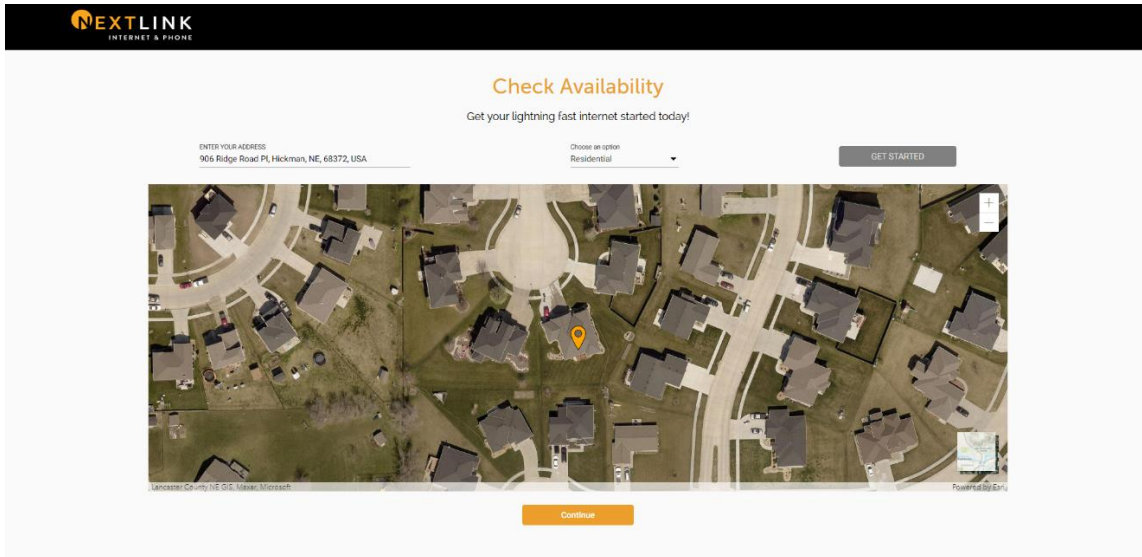

Attachment C

Attachment Letter: C

Nextlink has deployed both fiber to the home (FTTH) and fixed wireless solutions within Nebraska, with wireless speeds reaching 100MB and fiber at 1000MB. Two sample locations were entered into our public facing onboarding website, the results are below:

Fiber to the Home (FTTH)

Location: 906 Ridge Road Pl, Hickman, NE, 68372

Speeds:

Fixed Wireless

Location: 451 Maple St, Sterling, NE, 68443

NEXTLINK
INTERNET & PHONE

Check Availability

Get your lightning fast internet started today!

Each plan card includes a 'SELECT' button and a 'FEATURES' dropdown menu.