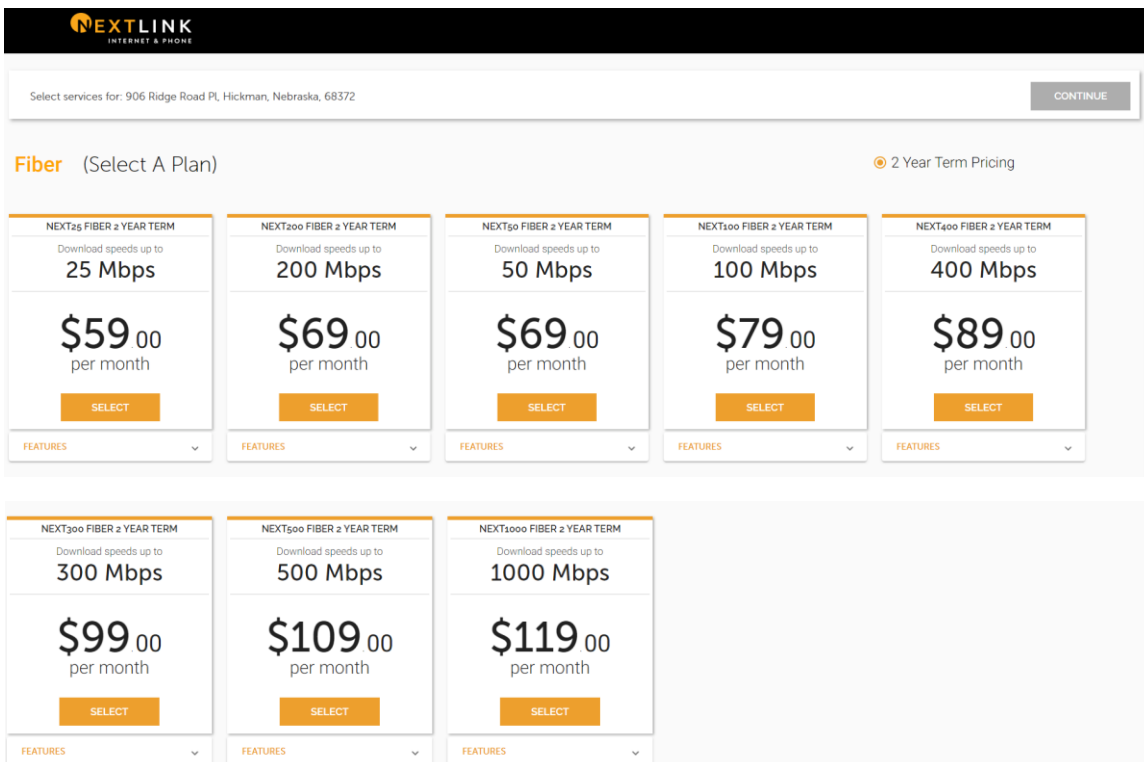

Attachment C

Attachment Letter: C

Nextlink has deployed both fiber to the home (FTTH) and fixed wireless solutions within Nebraska, with wireless speeds reaching 100MB and fiber at 1000MB. Two sample locations were entered into our public facing onboarding website, the results are below:

Fiber to the Home (FTTH)

Location: 906 Ridge Road Pl, Hickman, NE, 68372

Speeds:

Fixed Wireless

Location: 451 Maple St, Sterling, NE, 68443

NEXTLINK
INTERNET & PHONE

Check Availability

Get your lightning fast internet started today!