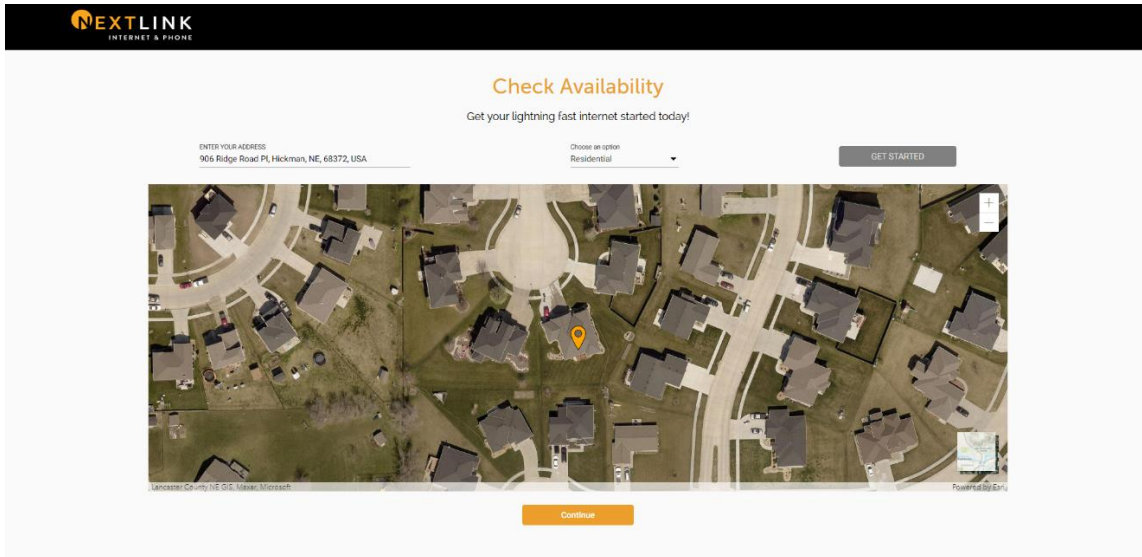

# Attachment Letter: C

Nextlink has deployed both fiber to the home (FTTH) and fixed wireless solutions within Nebraska, with wireless speeds reaching 100MB and fiber at 1000MB. Two sample locations were entered into our public facing onboarding website, the results are below:

## Fiber to the Home (FTTH)

Location: 906 Ridge Road Pl, Hickman, NE, 68372