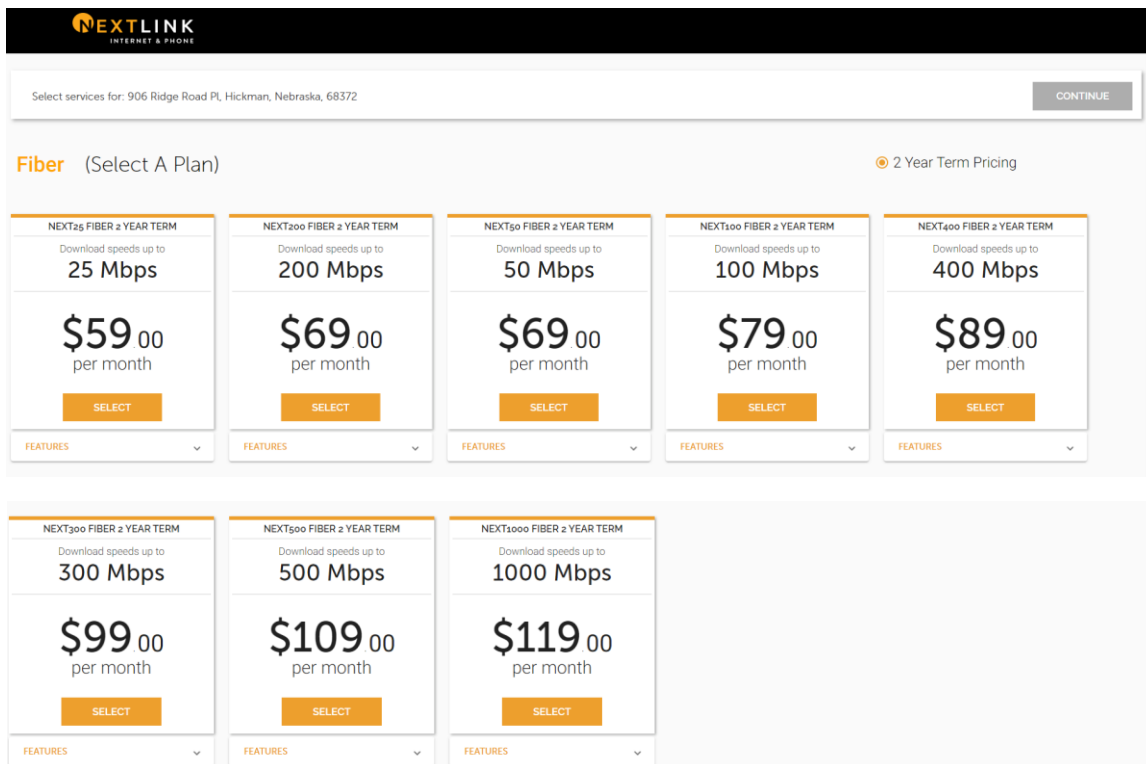

Attachment Letter: C

Nextlink has deployed both fiber to the home (FTTH) and fixed wireless solutions within Nebraska, with wireless speeds reaching 100MB and fiber at 1000MB. Two sample locations were entered into our public facing onboarding website, the results are below:

Fiber to the Home (FTTH)

Location: 906 Ridge Road Pl, Hickman, NE, 68372

Speeds: