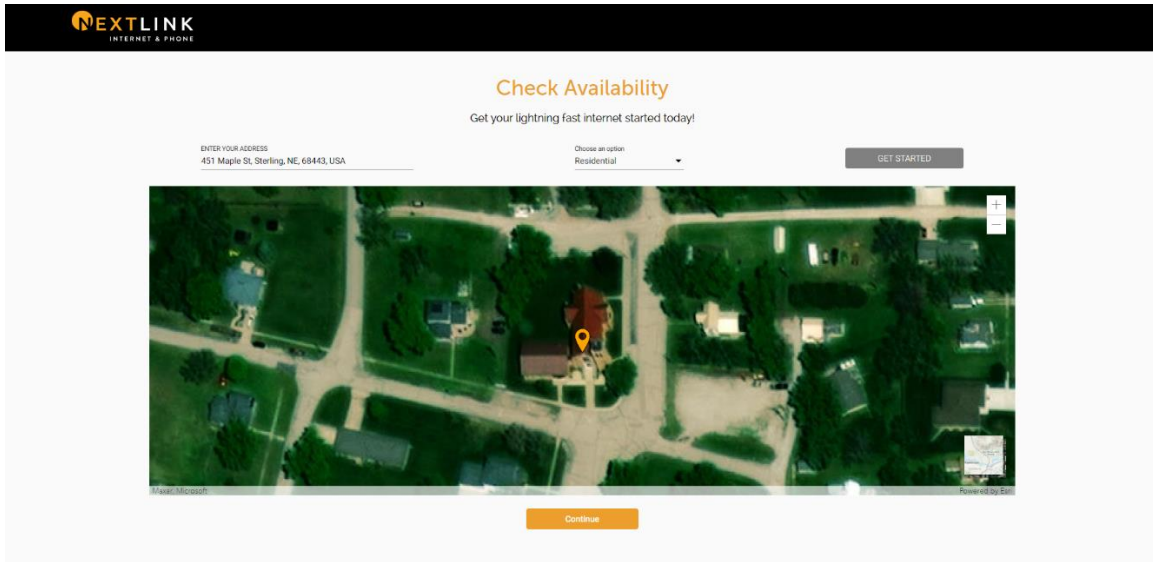

Fixed Wireless

Location: 451 Maple St, Sterling, NE, 68443