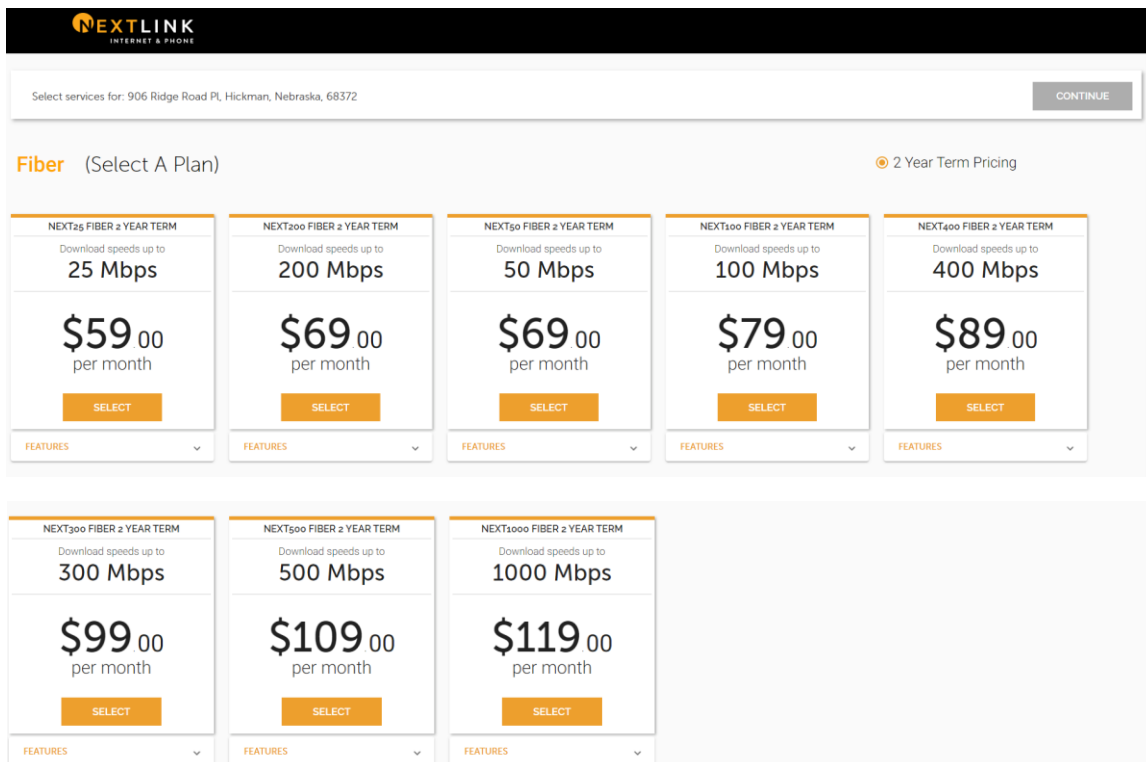

Attachment Letter: C

Nextlink has deployed both fiber to the home (FTTH) and fixed wireless solutions within Nebraska, with wireless speeds reaching 100MB and fiber at 1000MB. Two sample locations were entered into our public facing onboarding website, the results are below:

Fiber to the Home (FTTH)

Location: 906 Ridge Road Pl, Hickman, NE, 68372

Speeds: