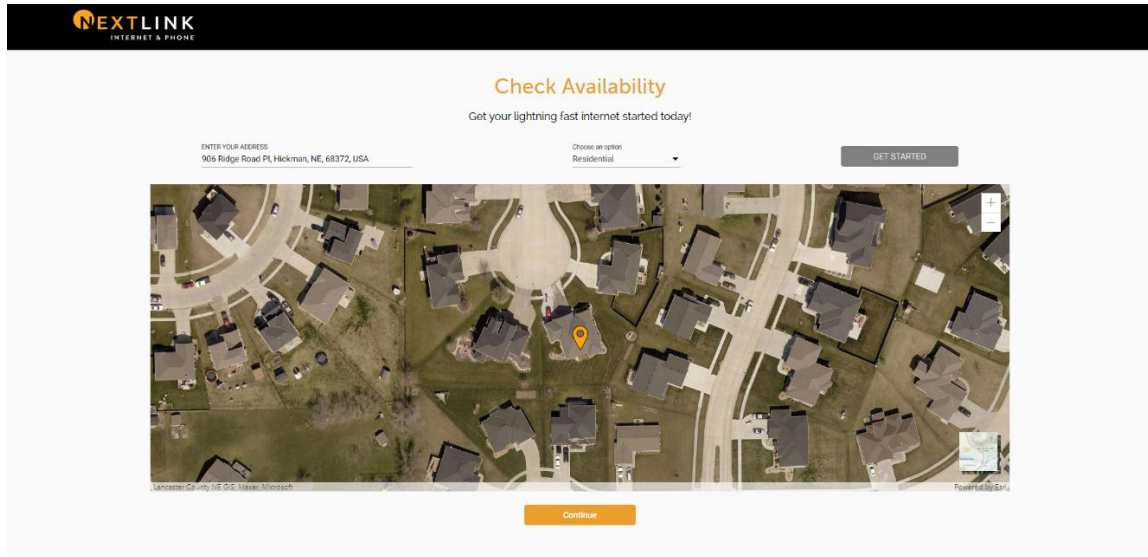

# Attachment Letter: C

Nextlink has deployed both fiber to the home (FTTH) and fixed wireless solutions within Nebraska, with wireless speeds reaching 100MB and fiber at 1000MB. Two sample locations were entered into our public facing onboarding website, the results are below:

## Fiber to the Home (FTTH)

Location: 906 Ridge Road Pl, Hickman, NE, 68372