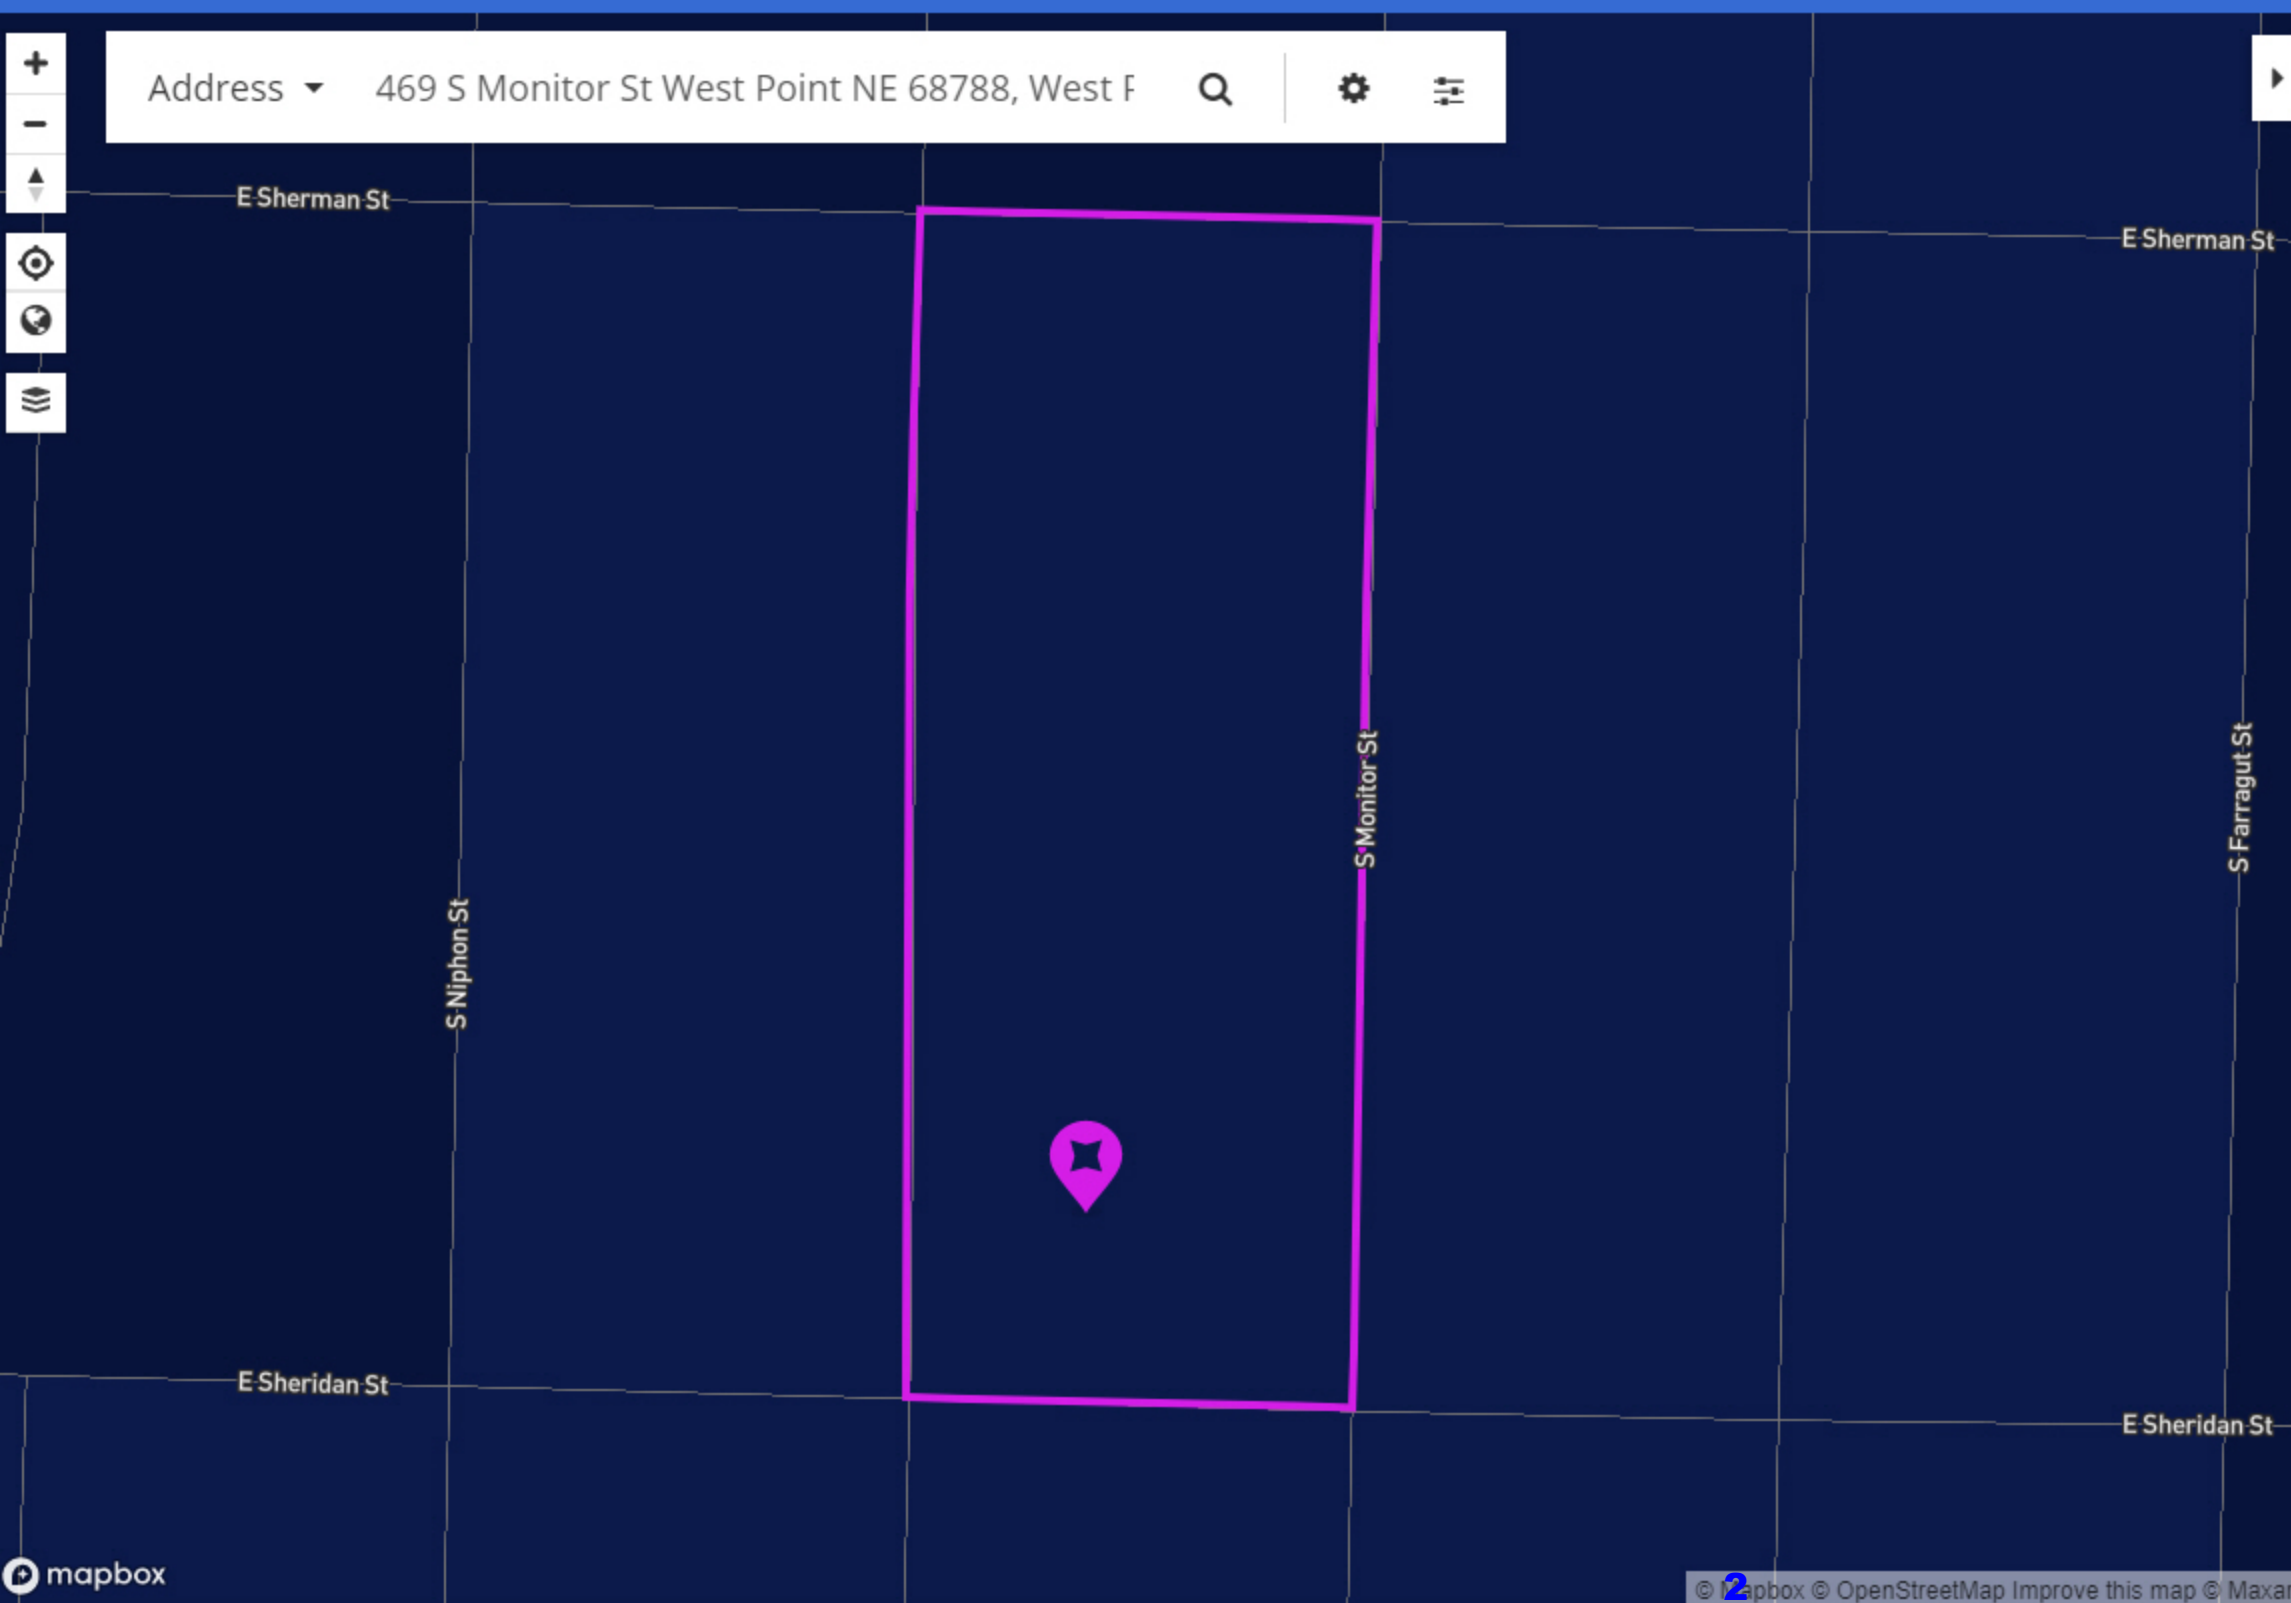

Nebraska Broadband Bridge Program

Company: Skywave Wireless, Inc.

Project: Snyder Village

Document: Attachment C

"Attachment C" Contents:

Page	Description
2	Documentation that 100/100 speeds are currently delivered in other areas. June 2020 477 data showing Skywave availability of 1000/1000 service in West Point, NE.
3	Advertising on skywaveconnect.com of speed plan above 100/100.
4-5	Direct mail advertising showing speed plan above 100/100.
6	Door hanger advertising "GIG" (1000/1000) service.

### All Providers Reporting Service

Census block ID: 310399728004073