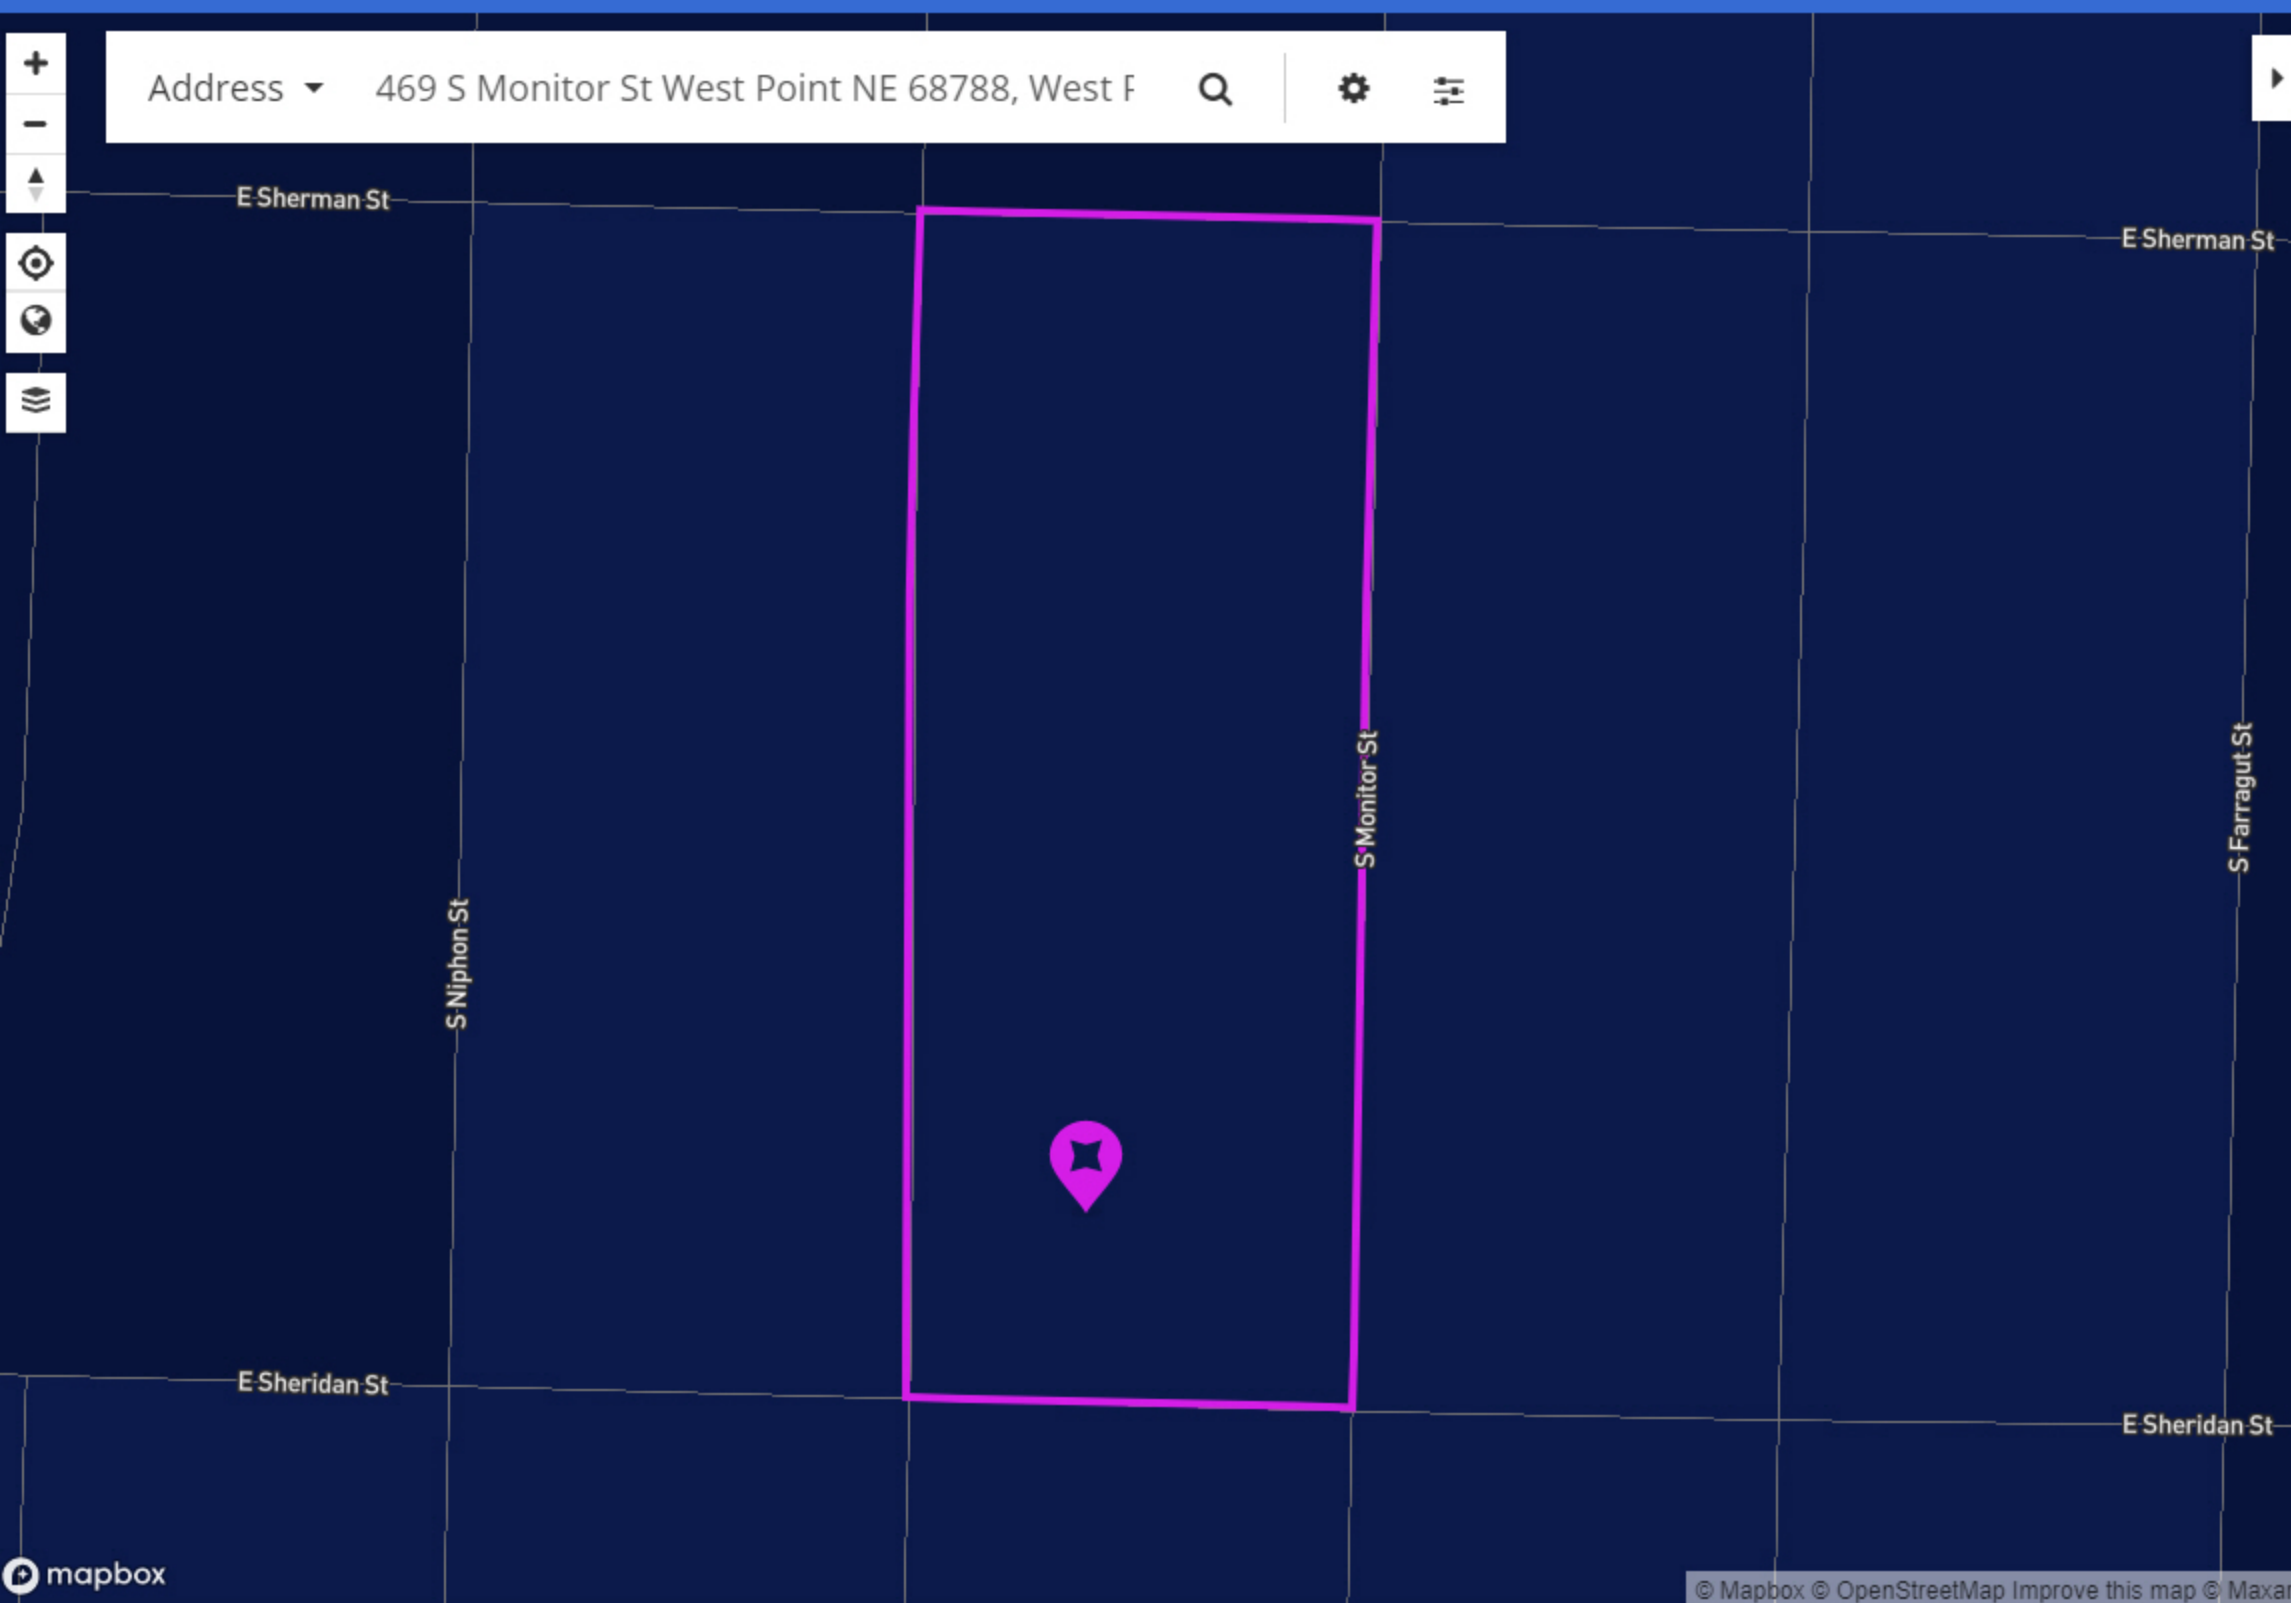

Nebraska Broadband Bridge Program

Company: Skywave Wireless, Inc.

Project: SE of West Point

Document: Attachment C

"Attachment C" Contents:

Page	Description
2	Documentation that 100/100 speeds are currently delivered in other areas. June 2020 477 data showing Skywave availability of 1000/1000 service in West Point, NE.
3	Advertising on skywaveconnect.com of speed plan above 100/100.
4-5	Direct mail advertising showing speed plan above 100/100.
6	Door hanger advertising "GIG" (1000/1000) service.