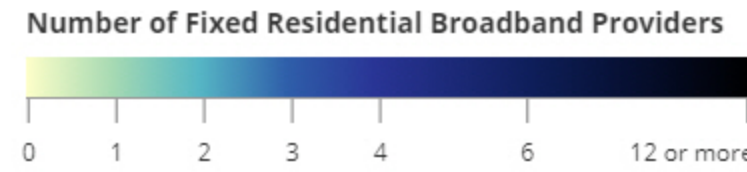

Broadband

Technology ADSL, Cable, Fiber, Fixed Wireless, Satellite, Other
Speed ≥ 25/3 Mbps
Date June 2020 (latest public release)

Provider	Tech	Down (Mbps)	Up (Mbps)
☛ Skywave Wireless, Inc.	Fiber	1000	1000
☛ Cable One, Inc.	Cable	1000	50
☛ LTD Broadband LLC	Fixed Wireless	250	250
☛ ViaSat, Inc.	Satellite	100	3
☛ AMG Technology Investment Group LLC	Fixed Wireless	50	10
☛ CenturyLink, Inc.	ADSL	30	1.5
☛ Future Technologies	Fixed Wireless	25	5
☛ Hughes Network Systems, LLC	Satellite	25	3
☛ Skywave Wireless, Inc.	Fixed Wireless	20	3
☛ NE Colorado Cellular, Inc.	Fixed Wireless	15	5
☛ American Broadband Communications et al.	Fixed Wireless	5	1
☛ Telephone and Data	Fixed Wireless	2	0.064