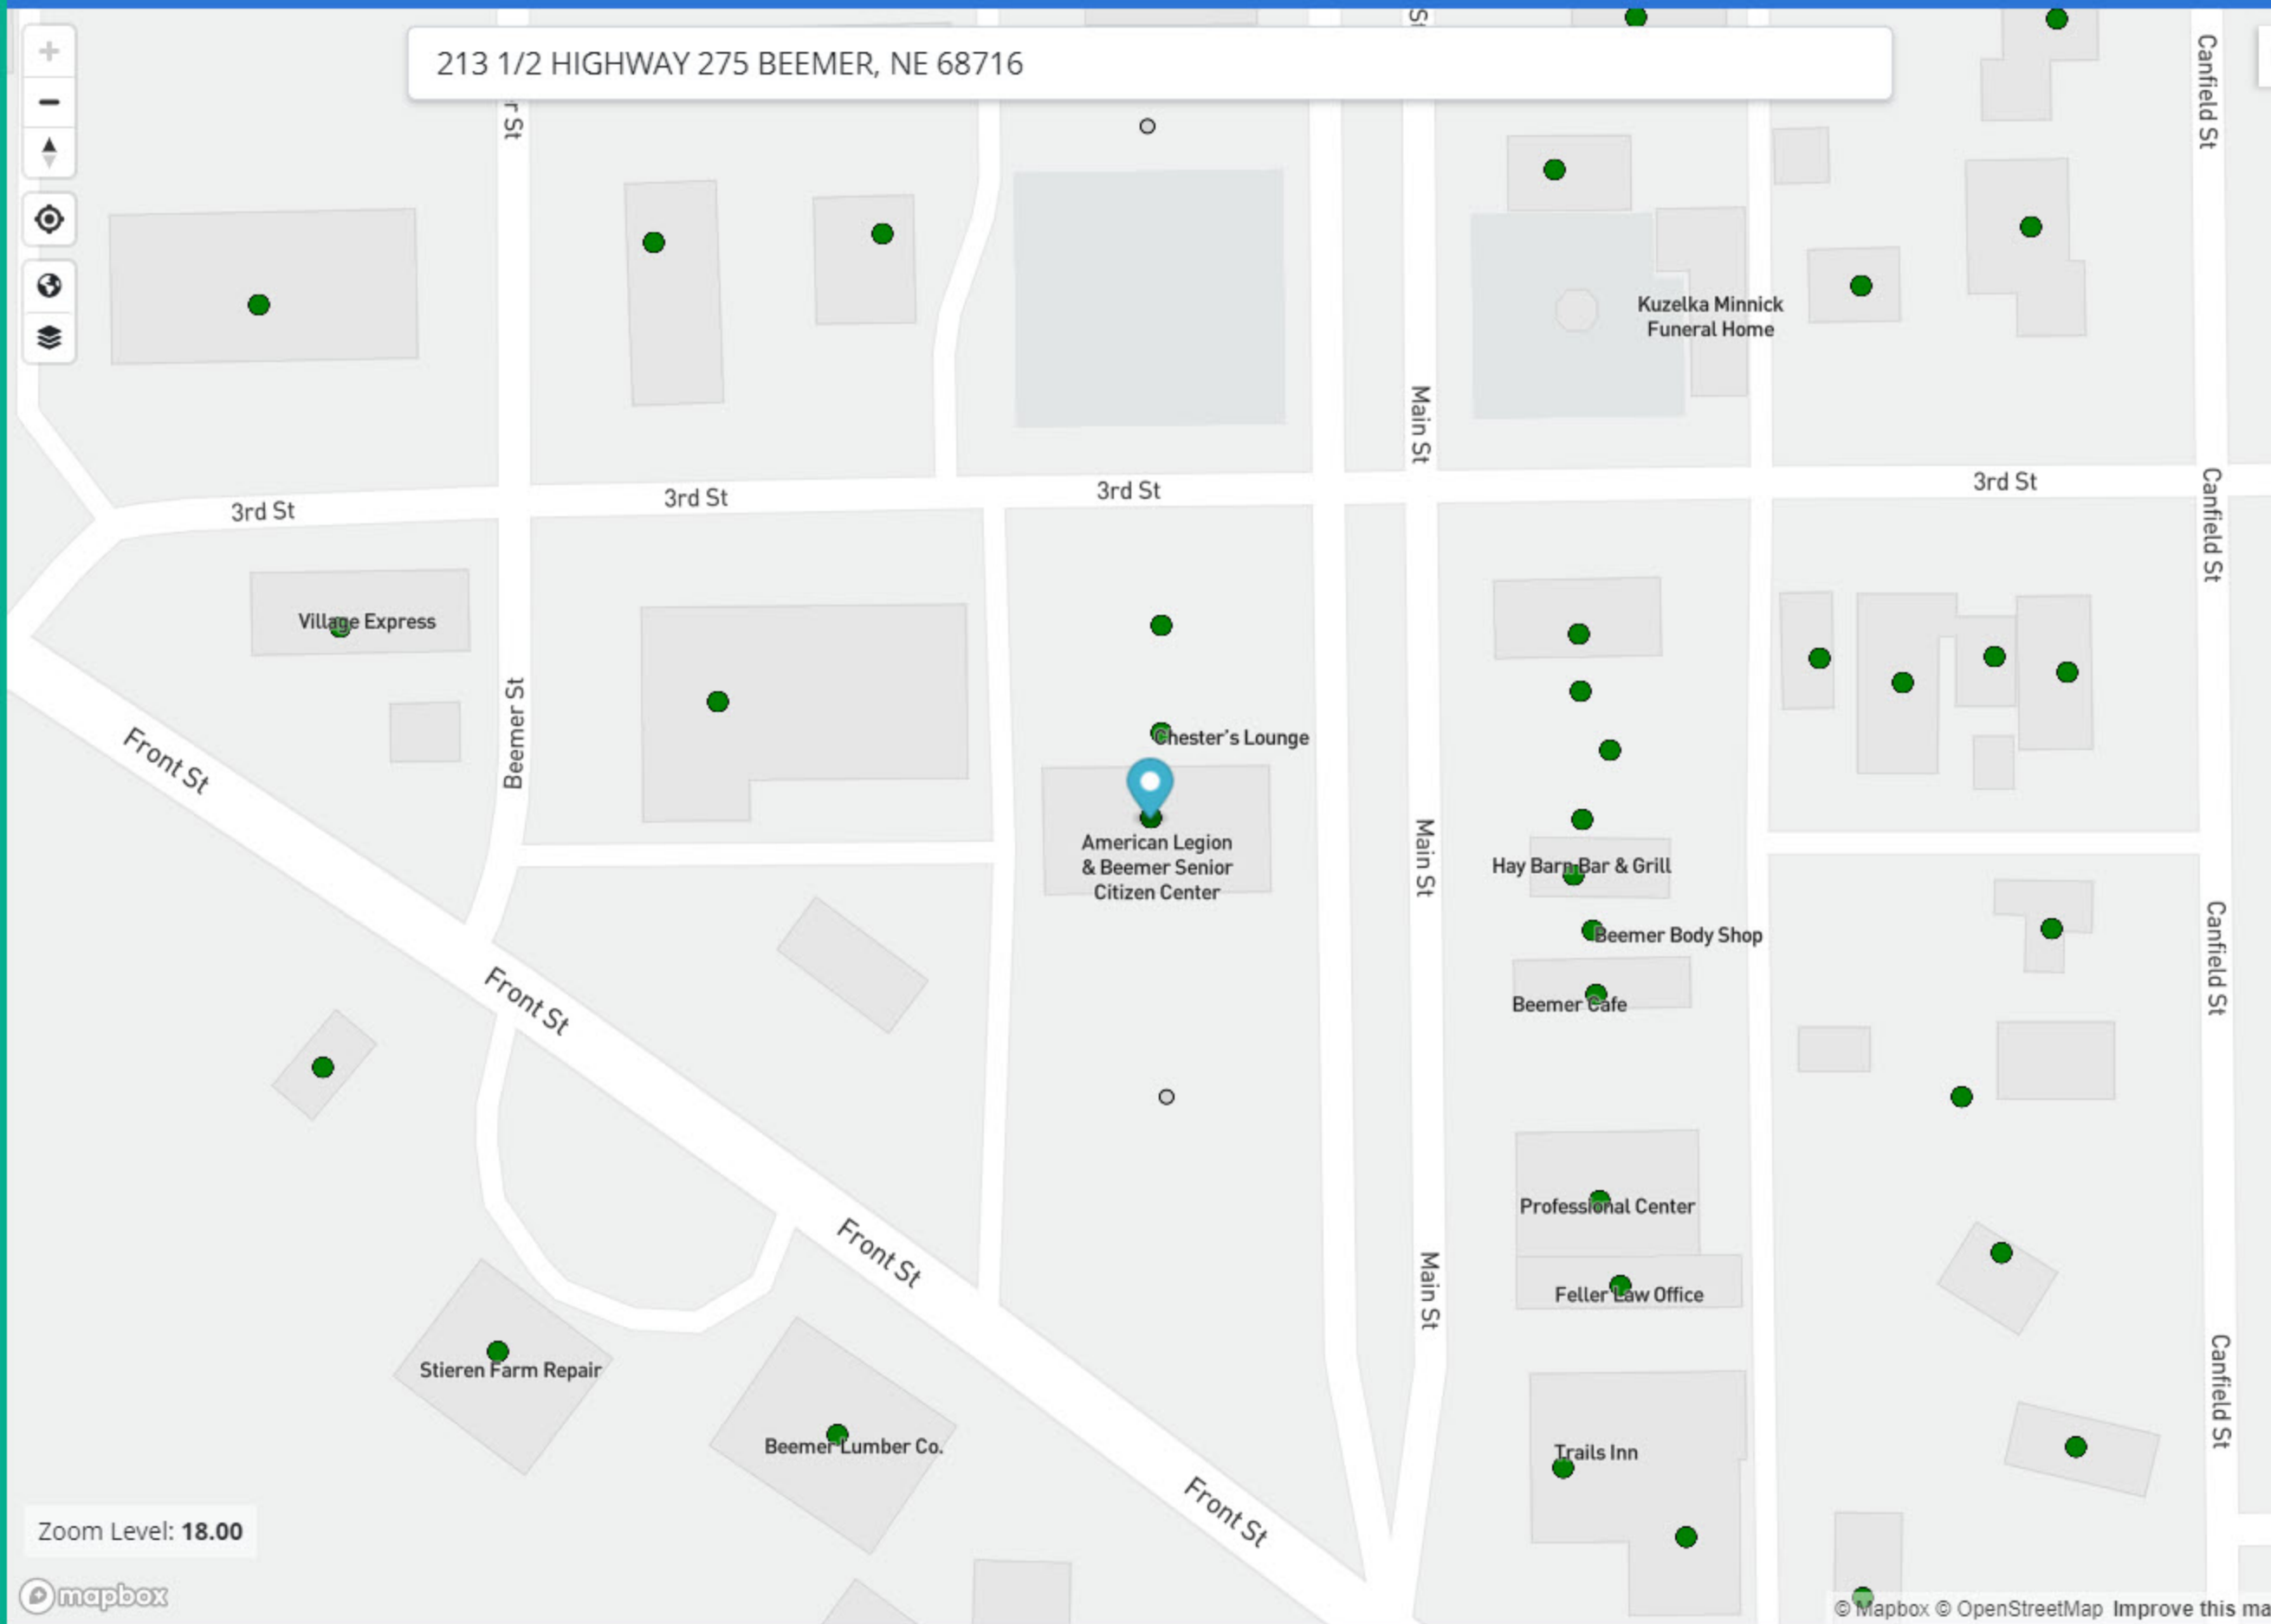

Nebraska Capital Projects Fund

Company: Skywave Wireless, Inc.

Project: Fremont East

Document: Attachment C

"Attachment C" Contents:

Page	Description
2	Documentation that 100/100 speeds are currently delivered in other areas. June 2022 477 data showing Skywave availability of 1000/1000 service in West Point, NE.
3	Advertising on skywaveconnect.com of speed plan above 100/100.
4-5	Direct mail advertising showing speed plan above 100/100.
6	Door hanger advertising "GIG" (1000/1000) service.

213 1/2 HIGHWAY 275 BEEMER, NE 68716

Fixed Broadband Mobile Broadband

Selected Location

213 1/2 HIGHWAY 275
BEEMER, NE 68716 Location Challenge

Status: **Served** | Business | Unit Count: 1

Broadband

Type Residential
Technology Any Technology
Speed 25/3 Mbps or greater
Data As Of Jun 30, 2022 (Last Updated: 2/16/23)

Map Legend

- Coverage available
- Coverage not available
- Not a mass market location

Zoom Level: 18.00

High-Speed Internet Services

Fiber to the Home

Available in West Point, Beemer, and coming soon to Oakland ([sign-up for service](#))