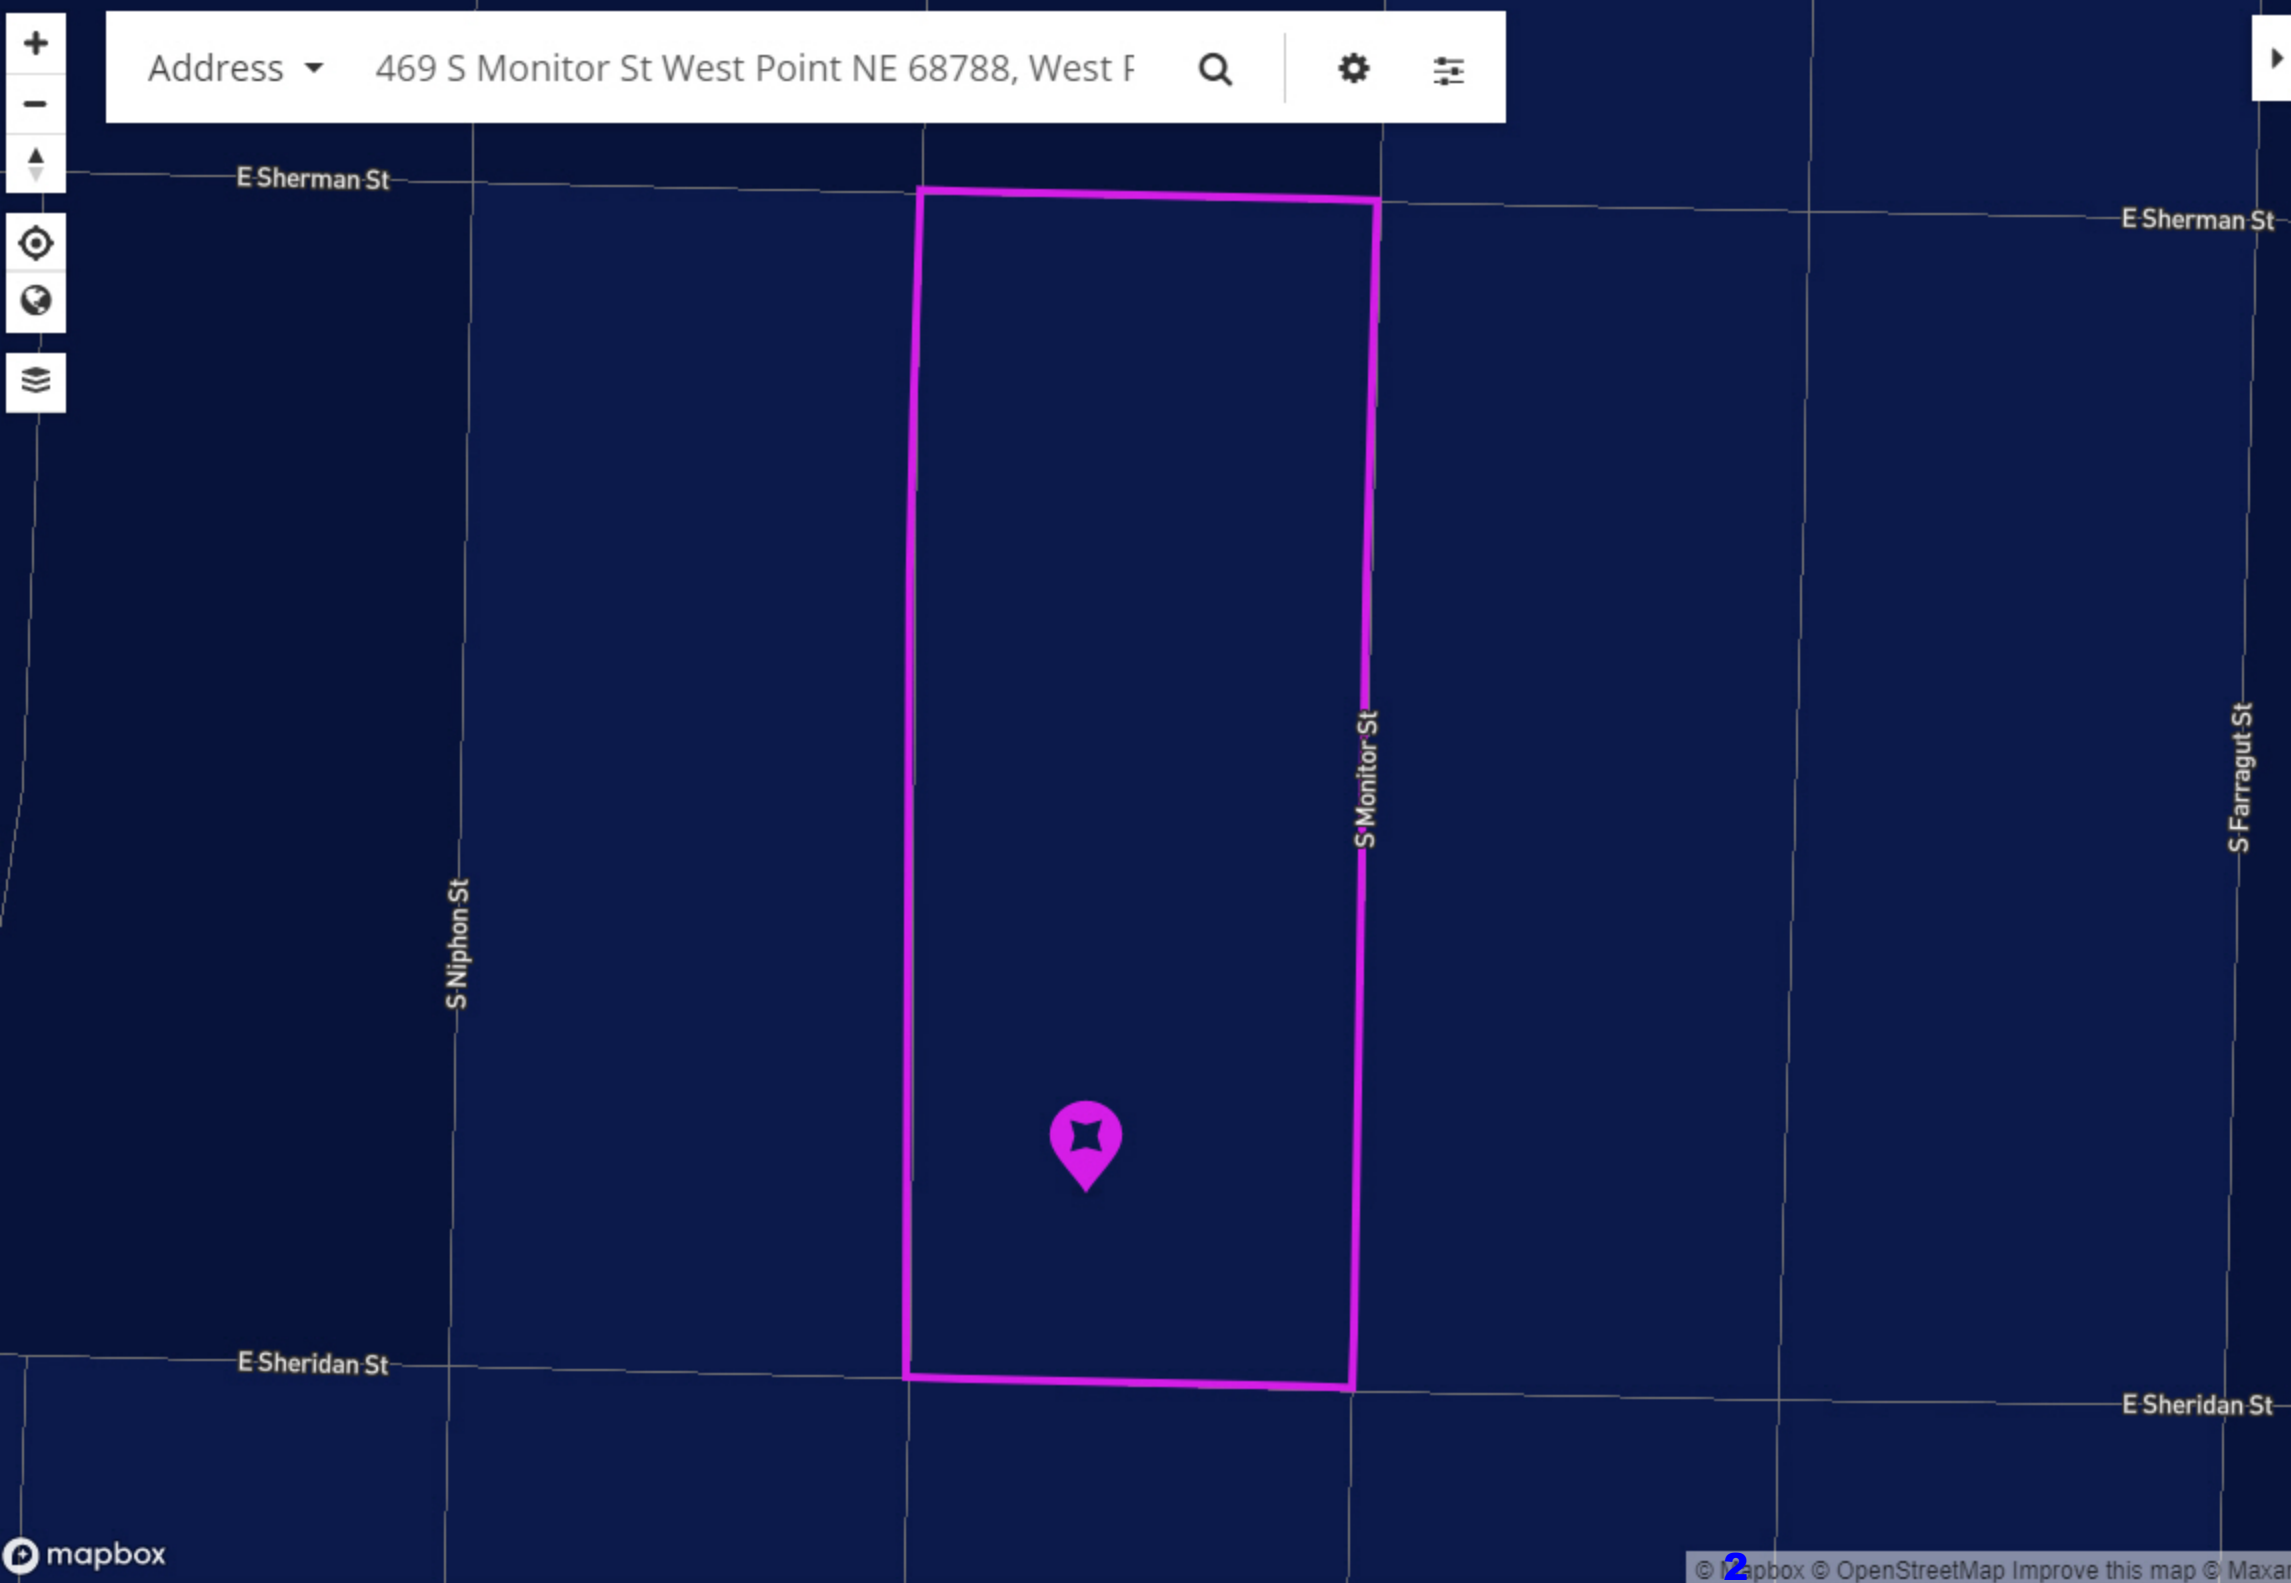

Nebraska Broadband Bridge Program

Company: Skywave Wireless, Inc.

Project: Dodge Village

Document: Attachment C

"Attachment C" Contents:

Page	Description
2	Documentation that 100/100 speeds are currently delivered in other areas. June 2020 477 data showing Skywave availability of 1000/1000 service in West Point, NE.
3	Advertising on skywaveconnect.com of speed plan above 100/100.
4-5	Direct mail advertising showing speed plan above 100/100.
6	Door hanger advertising "GIG" (1000/1000) service.

### All Providers Reporting Service

Census block ID: 310399728004073