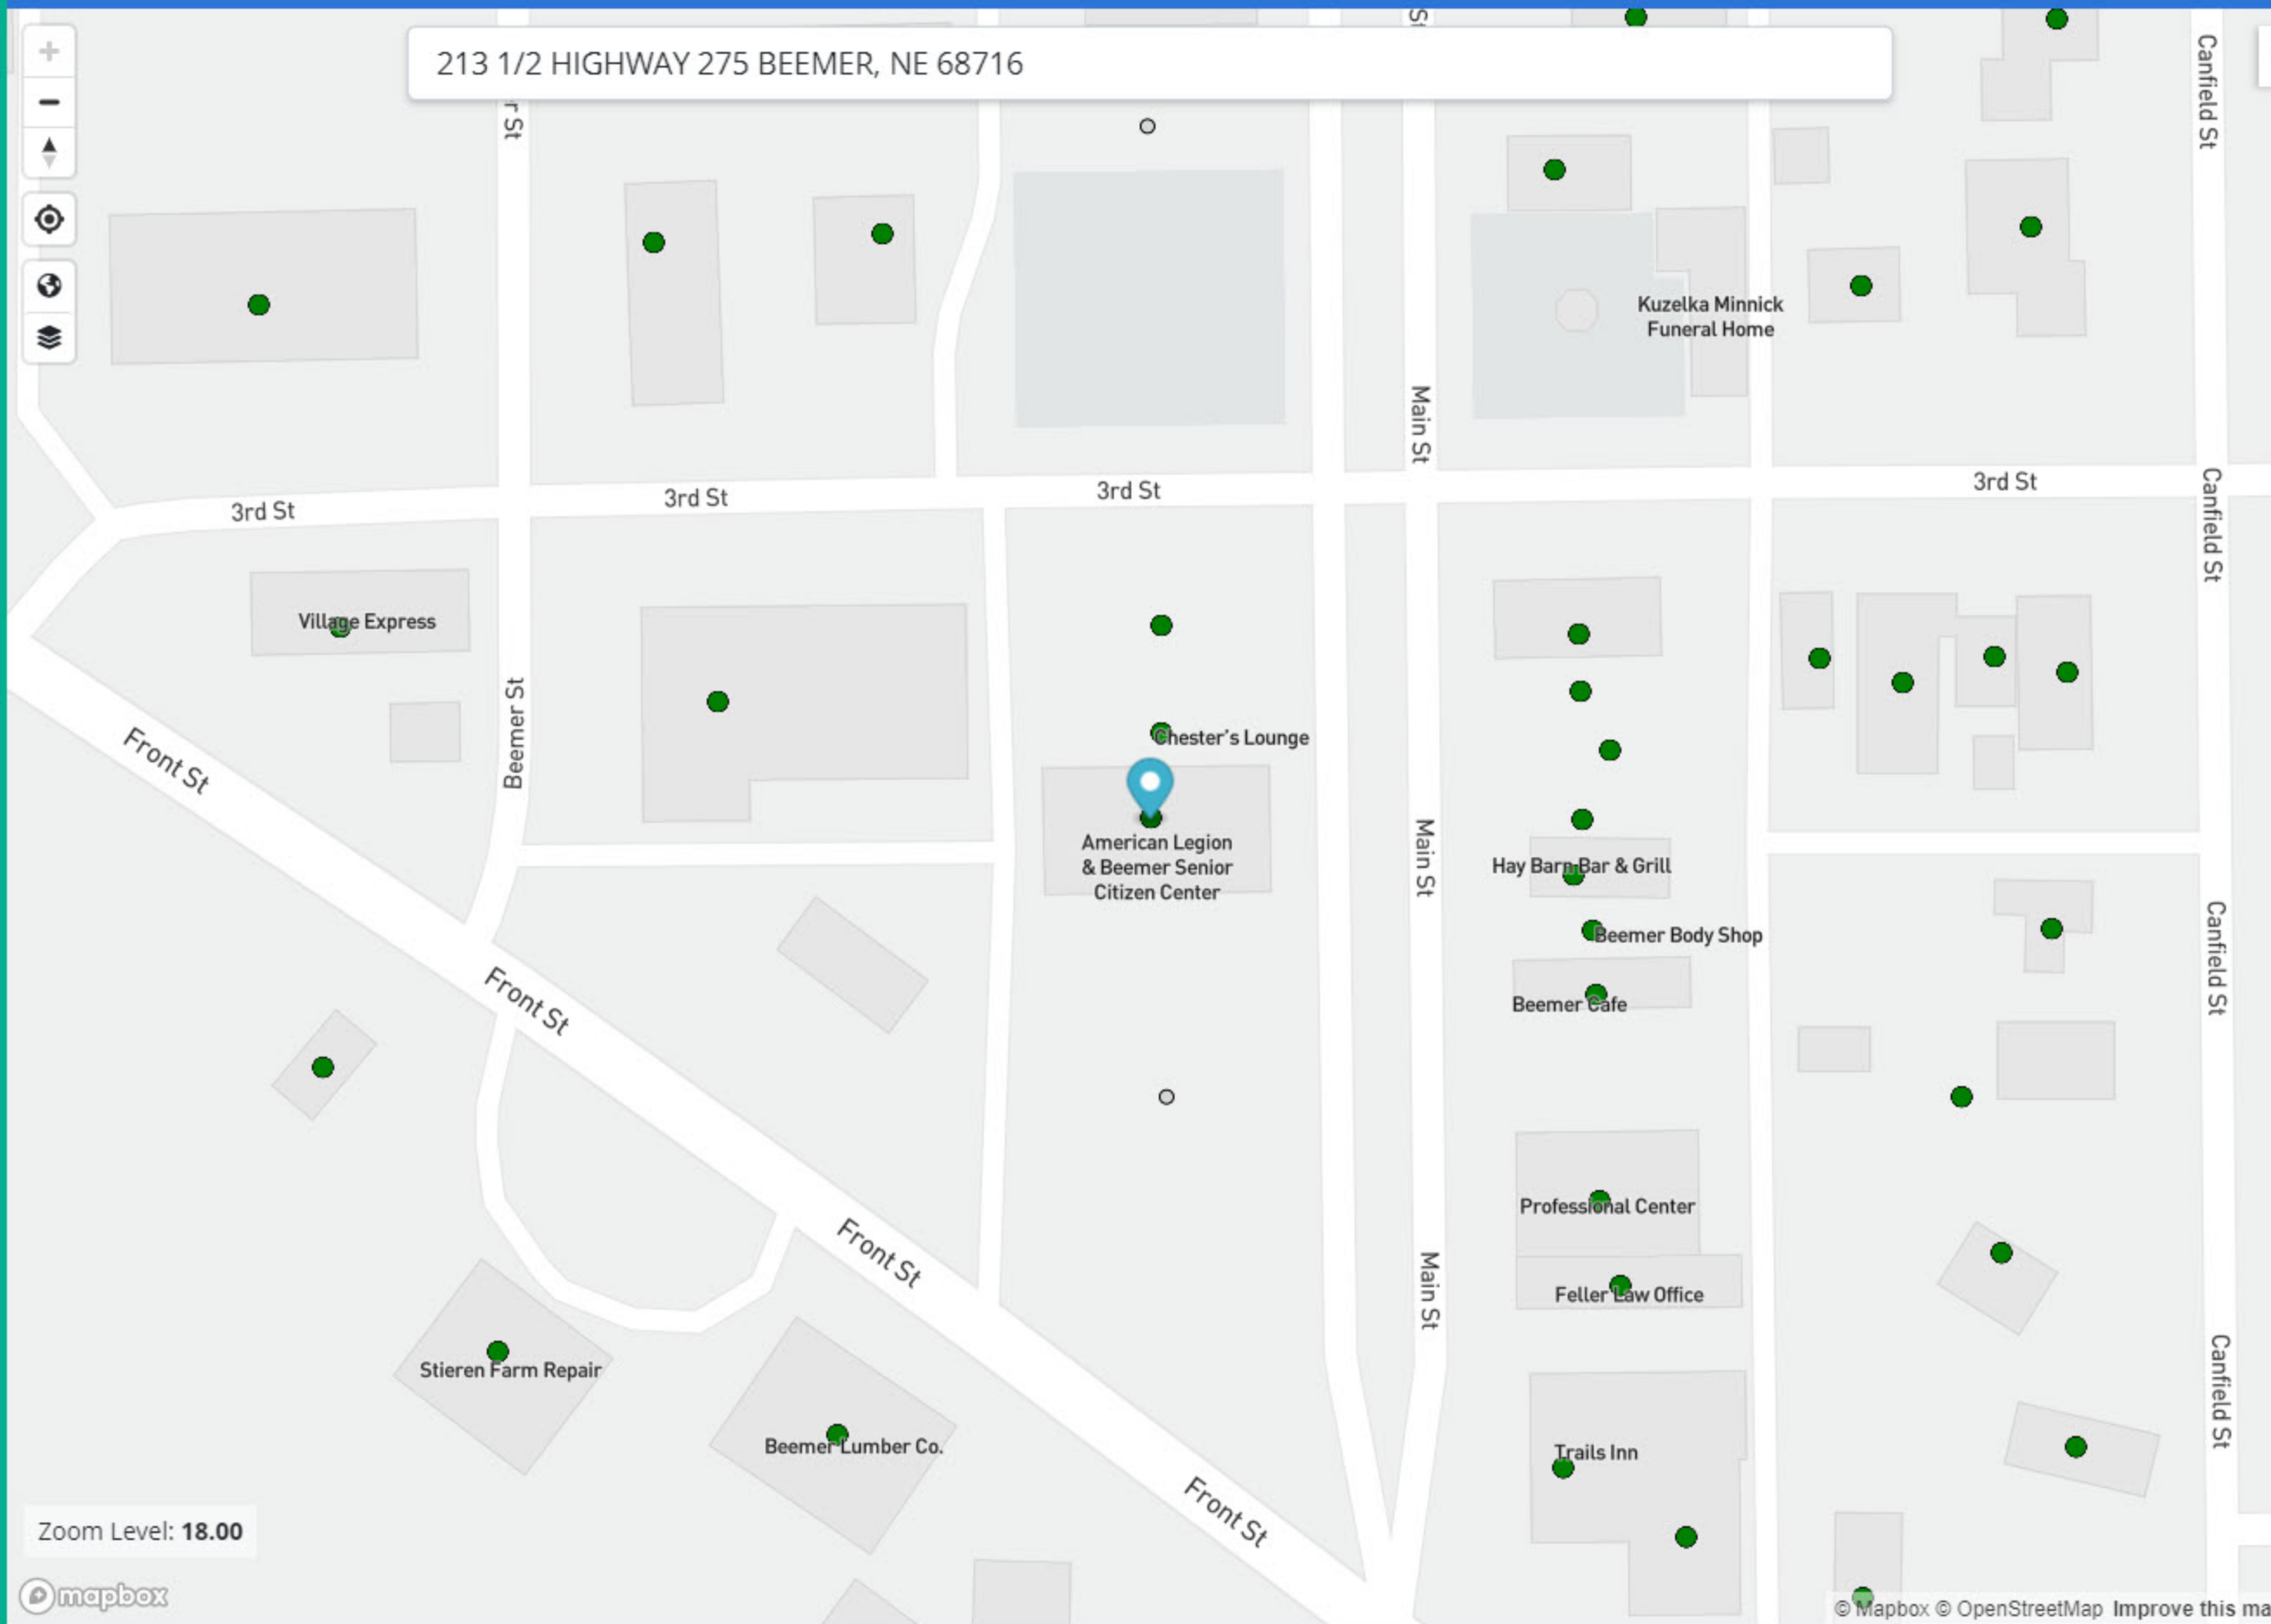

Nebraska Capital Projects Fund

Company: Skywave Wireless, Inc.

Project: Cuming County Area 3

Document: Attachment C

"Attachment C" Contents:

Page	Description
2	Documentation that 100/100 speeds are currently delivered in other areas. June 2022 477 data showing Skywave availability of 1000/1000 service in West Point, NE.
3	Advertising on skywaveconnect.com of speed plan above 100/100.
4-5	Direct mail advertising showing speed plan above 100/100.
6	Door hanger advertising "GIG" (1000/1000) service.

213 1/2 HIGHWAY 275 BEEMER, NE 68716

Fixed Broadband **Mobile Broadband**

Selected Location

**213 1/2 HIGHWAY 275
BEEMER, NE 68716** Location Challenge

Status: **Served** | Business | Unit Count: 1

Broadband

Map Legend

- Coverage available
- Coverage not available
- Not a mass market location

Zoom Level: 18.00

High-Speed Internet Services

Fiber to the Home

Available in West Point, Beemer, and coming soon to Oakland ([sign-up for service](#))