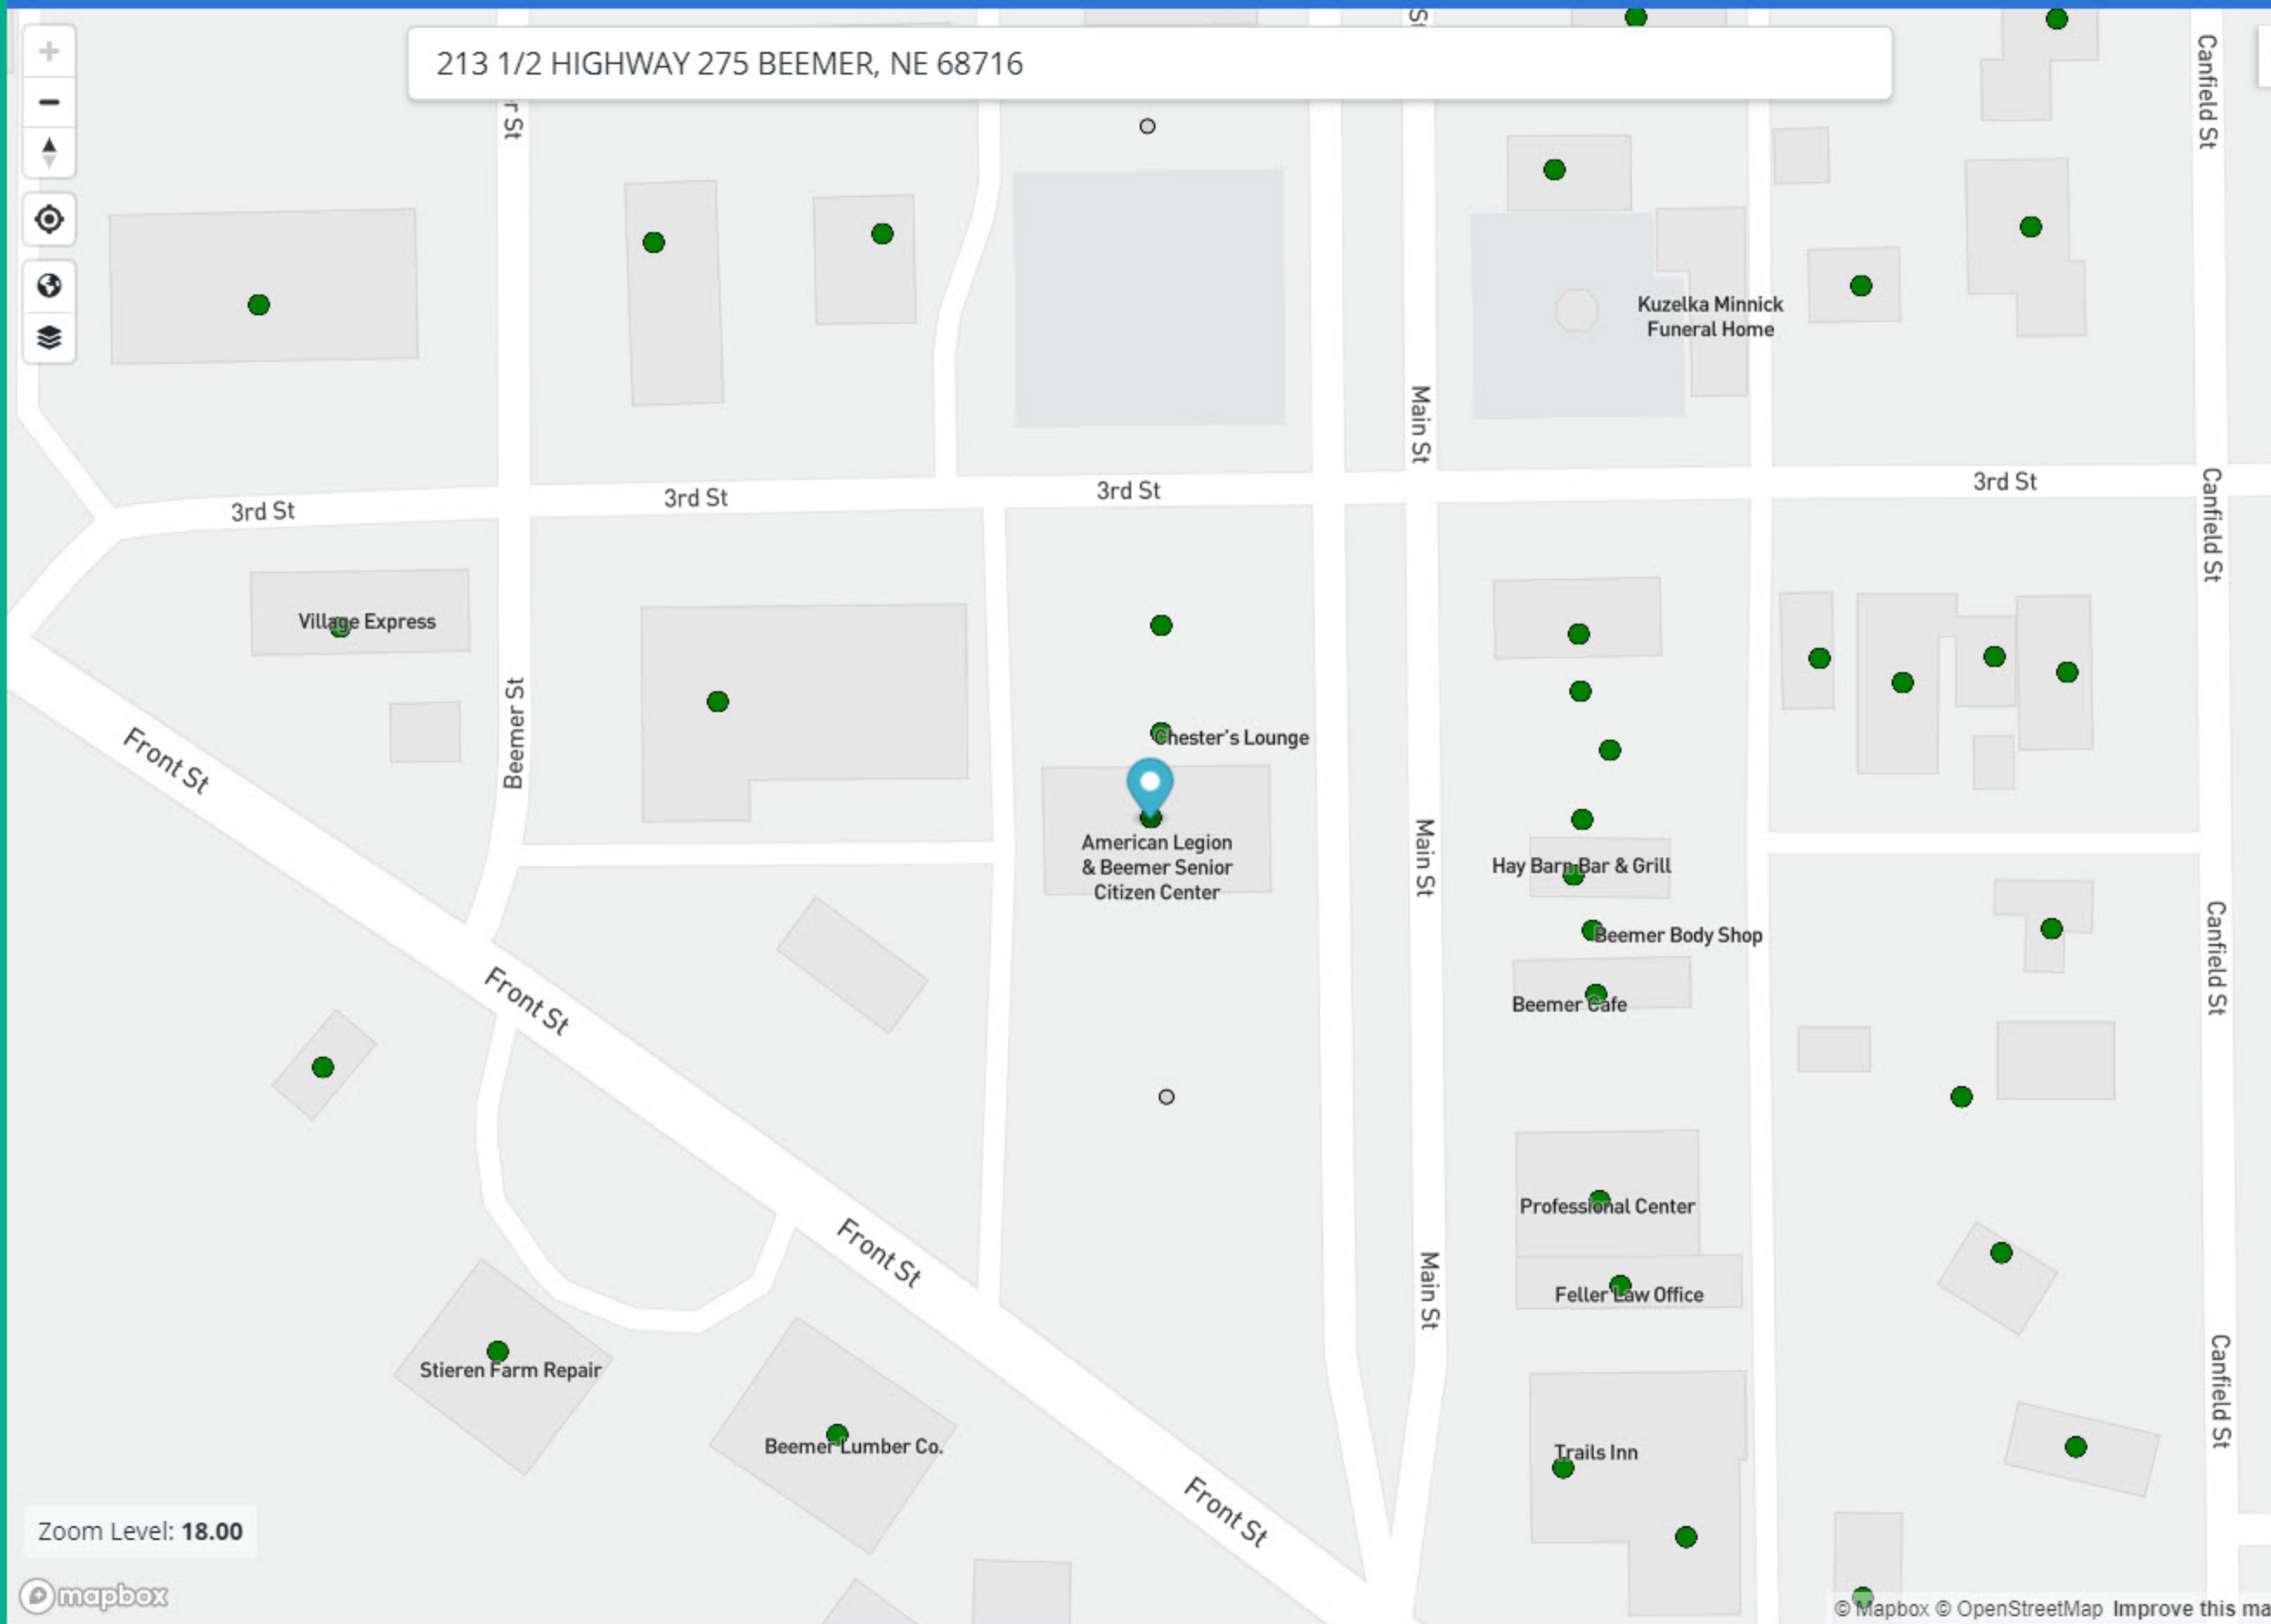

Nebraska Capital Projects Fund

Company: Skywave Wireless, Inc.

Project: Cuming County Area 2

Document: Attachment C

"Attachment C" Contents:

Page	Description
2	Documentation that 100/100 speeds are currently delivered in other areas. June 2022 477 data showing Skywave availability of 1000/1000 service in West Point, NE.
3	Advertising on skywaveconnect.com of speed plan above 100/100.
4-5	Direct mail advertising showing speed plan above 100/100.
6	Door hanger advertising "GIG" (1000/1000) service.

213 1/2 HIGHWAY 275 BEEMER, NE 68716

Fixed Broadband **Mobile Broadband**

**Selected Location**

**213 1/2 HIGHWAY 275  
BEEMER, NE 68716** Location Challenge

Status: **Served** | Business | Unit Count: 1

**Broadband**

**Map Legend**

- Coverage available
- Coverage not available
- Not a mass market location

Zoom Level: 18.00