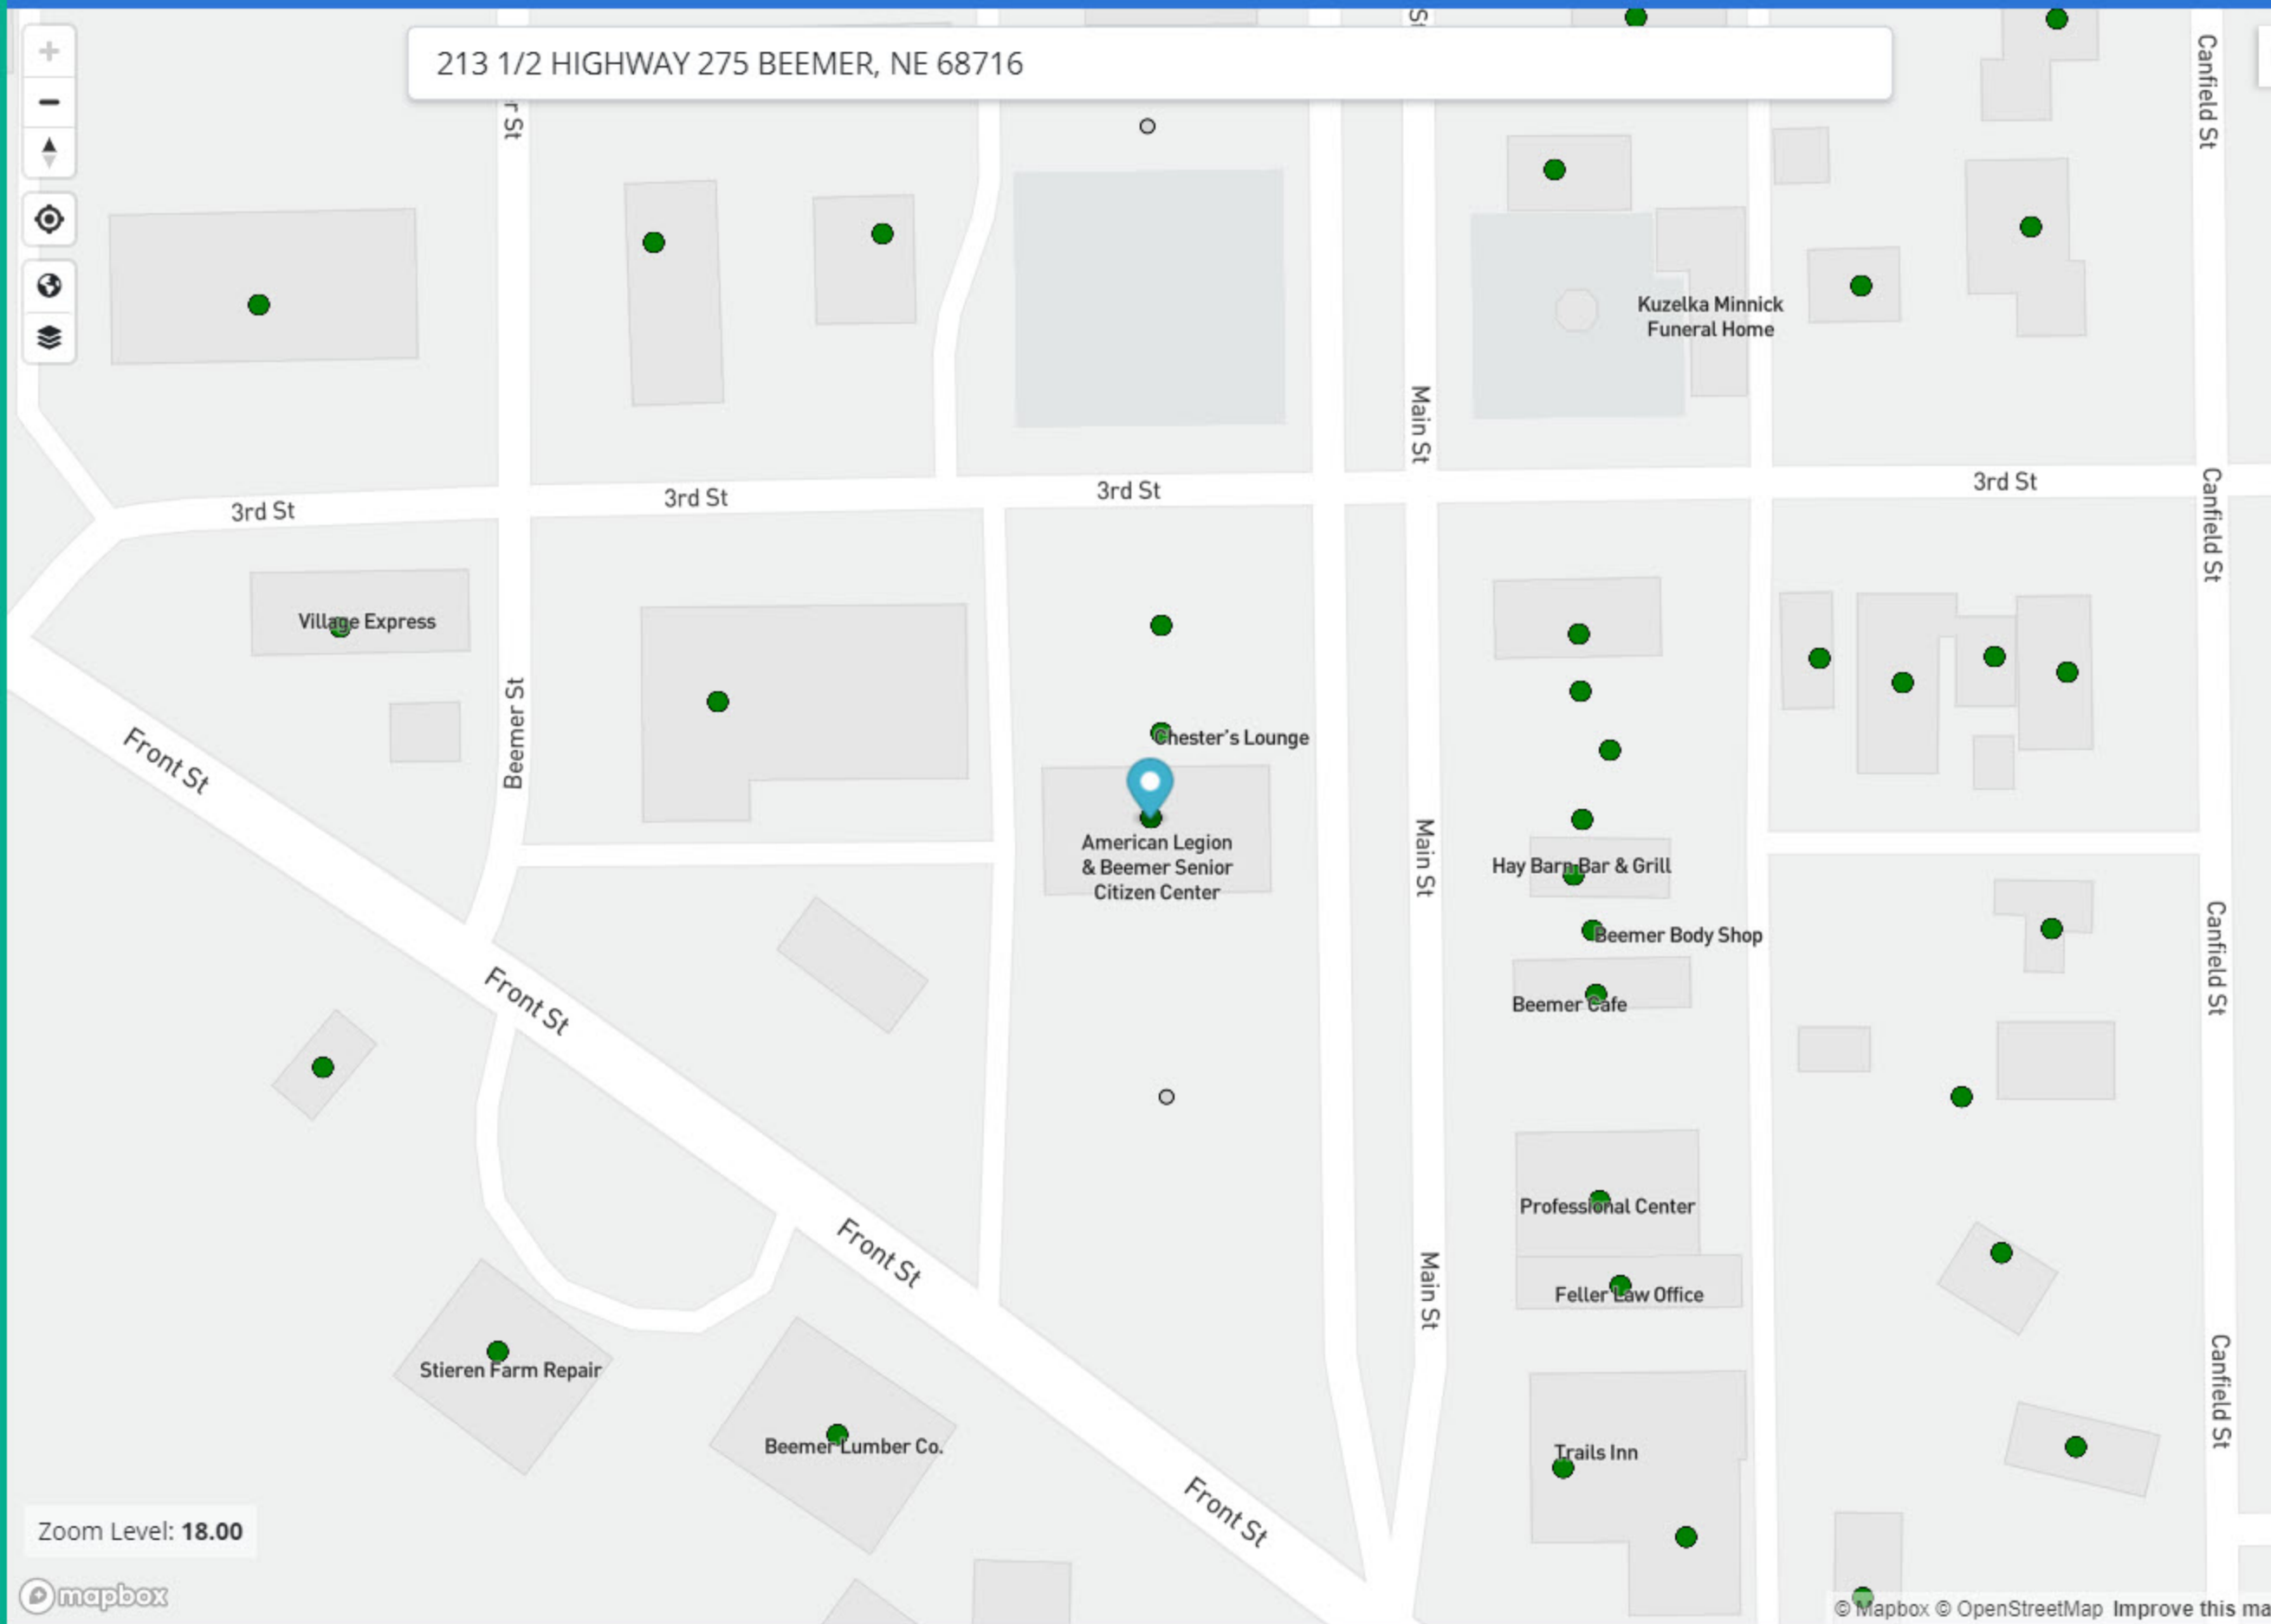

Nebraska Capital Projects Fund

Company: Skywave Wireless, Inc.

Project: Cuming County Area 1

Document: Attachment C

"Attachment C" Contents:

Page	Description
2	Documentation that 100/100 speeds are currently delivered in other areas. June 2022 477 data showing Skywave availability of 1000/1000 service in West Point, NE.
3	Advertising on skywaveconnect.com of speed plan above 100/100.
4-5	Direct mail advertising showing speed plan above 100/100.
6	Door hanger advertising "GIG" (1000/1000) service.

213 1/2 HIGHWAY 275 BEEMER, NE 68716

Fixed Broadband **Mobile Broadband**

Selected Location

**213 1/2 HIGHWAY 275
BEEMER, NE 68716** [Location Challenge](#)

Status: **Served** | Business | Unit Count: 1

Broadband

Map Legend

- Coverage available
- Coverage not available
- Not a mass market location

Zoom Level: 18.00

High-Speed Internet Services

Fiber to the Home

Available in West Point, Beemer, and coming soon to Oakland ([sign-up for service](#))