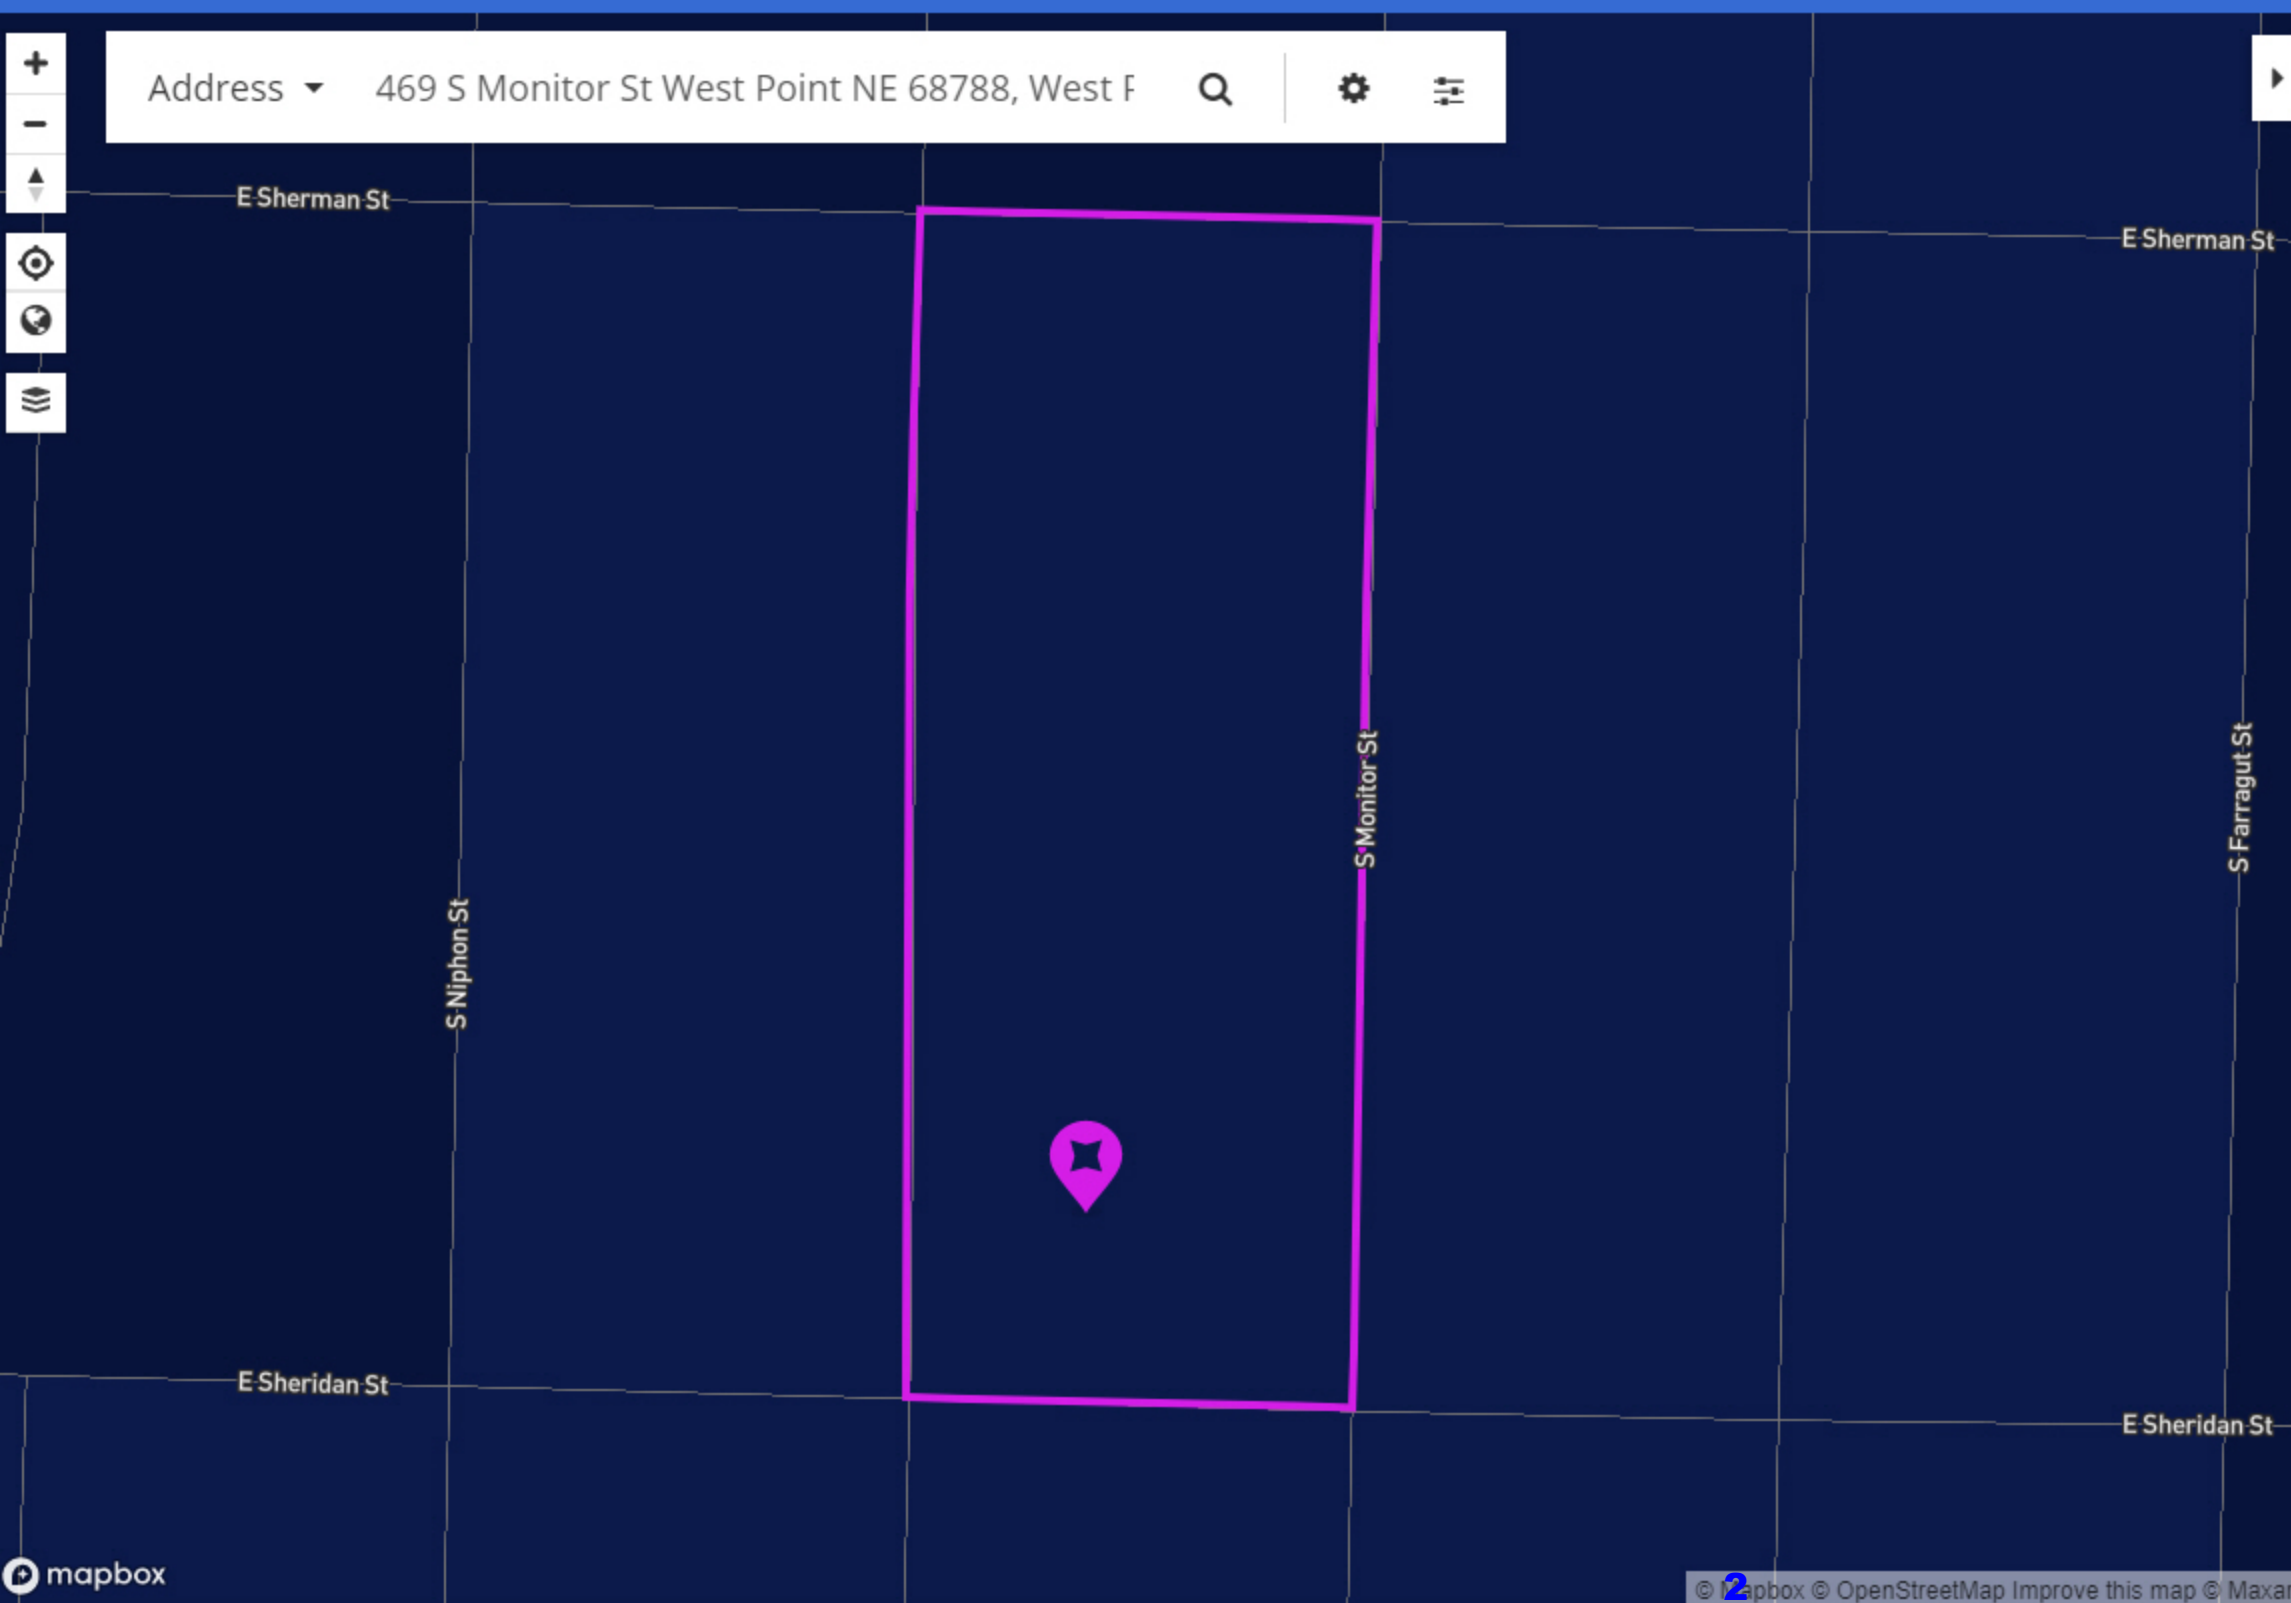

Nebraska Broadband Bridge Program

Company: Skywave Wireless, Inc.

Project: Bancroft Village

Document: Attachment C

"Attachment C" Contents:

| <u>Page</u> | <u>Description</u> |
|-------------|---|
| 2 | Documentation that 100/100 speeds are currently delivered in other areas. June 2020 477 data showing Skywave availability of 1000/1000 service in West Point, NE. |
| 3 | Advertising on skywaveconnect.com of speed plan above 100/100. |
| 4-5 | Direct mail advertising showing speed plan above 100/100. |
| 6 | Door hanger advertising "GIG" (1000/1000) service. |