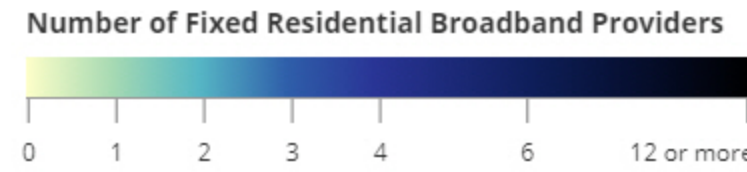

Broadband

Technology ADSL, Cable, Fiber, Fixed Wireless, Satellite, Other
Speed ≥ 25/3 Mbps
Date June 2020 (latest public release)

Provider	Tech	Down (Mbps)	Up (Mbps)
Skywave Wireless, Inc.	Fiber	1000	1000
Cable One, Inc.	Cable	1000	50
LTD Broadband LLC	Fixed Wireless	250	250
ViaSat, Inc.	Satellite	100	3
AMG Technology Investment Group LLC	Fixed Wireless	50	10
CenturyLink, Inc.	ADSL	30	1.5
Future Technologies	Fixed Wireless	25	5
Hughes Network Systems, LLC	Satellite	25	3
Skywave Wireless, Inc.	Fixed Wireless	20	3
NE Colorado Cellular, Inc.	Fixed Wireless	15	5
American Broadband Communications et al.	Fixed Wireless	5	1
Telephone and Data	Fixed Wireless	2	0.064