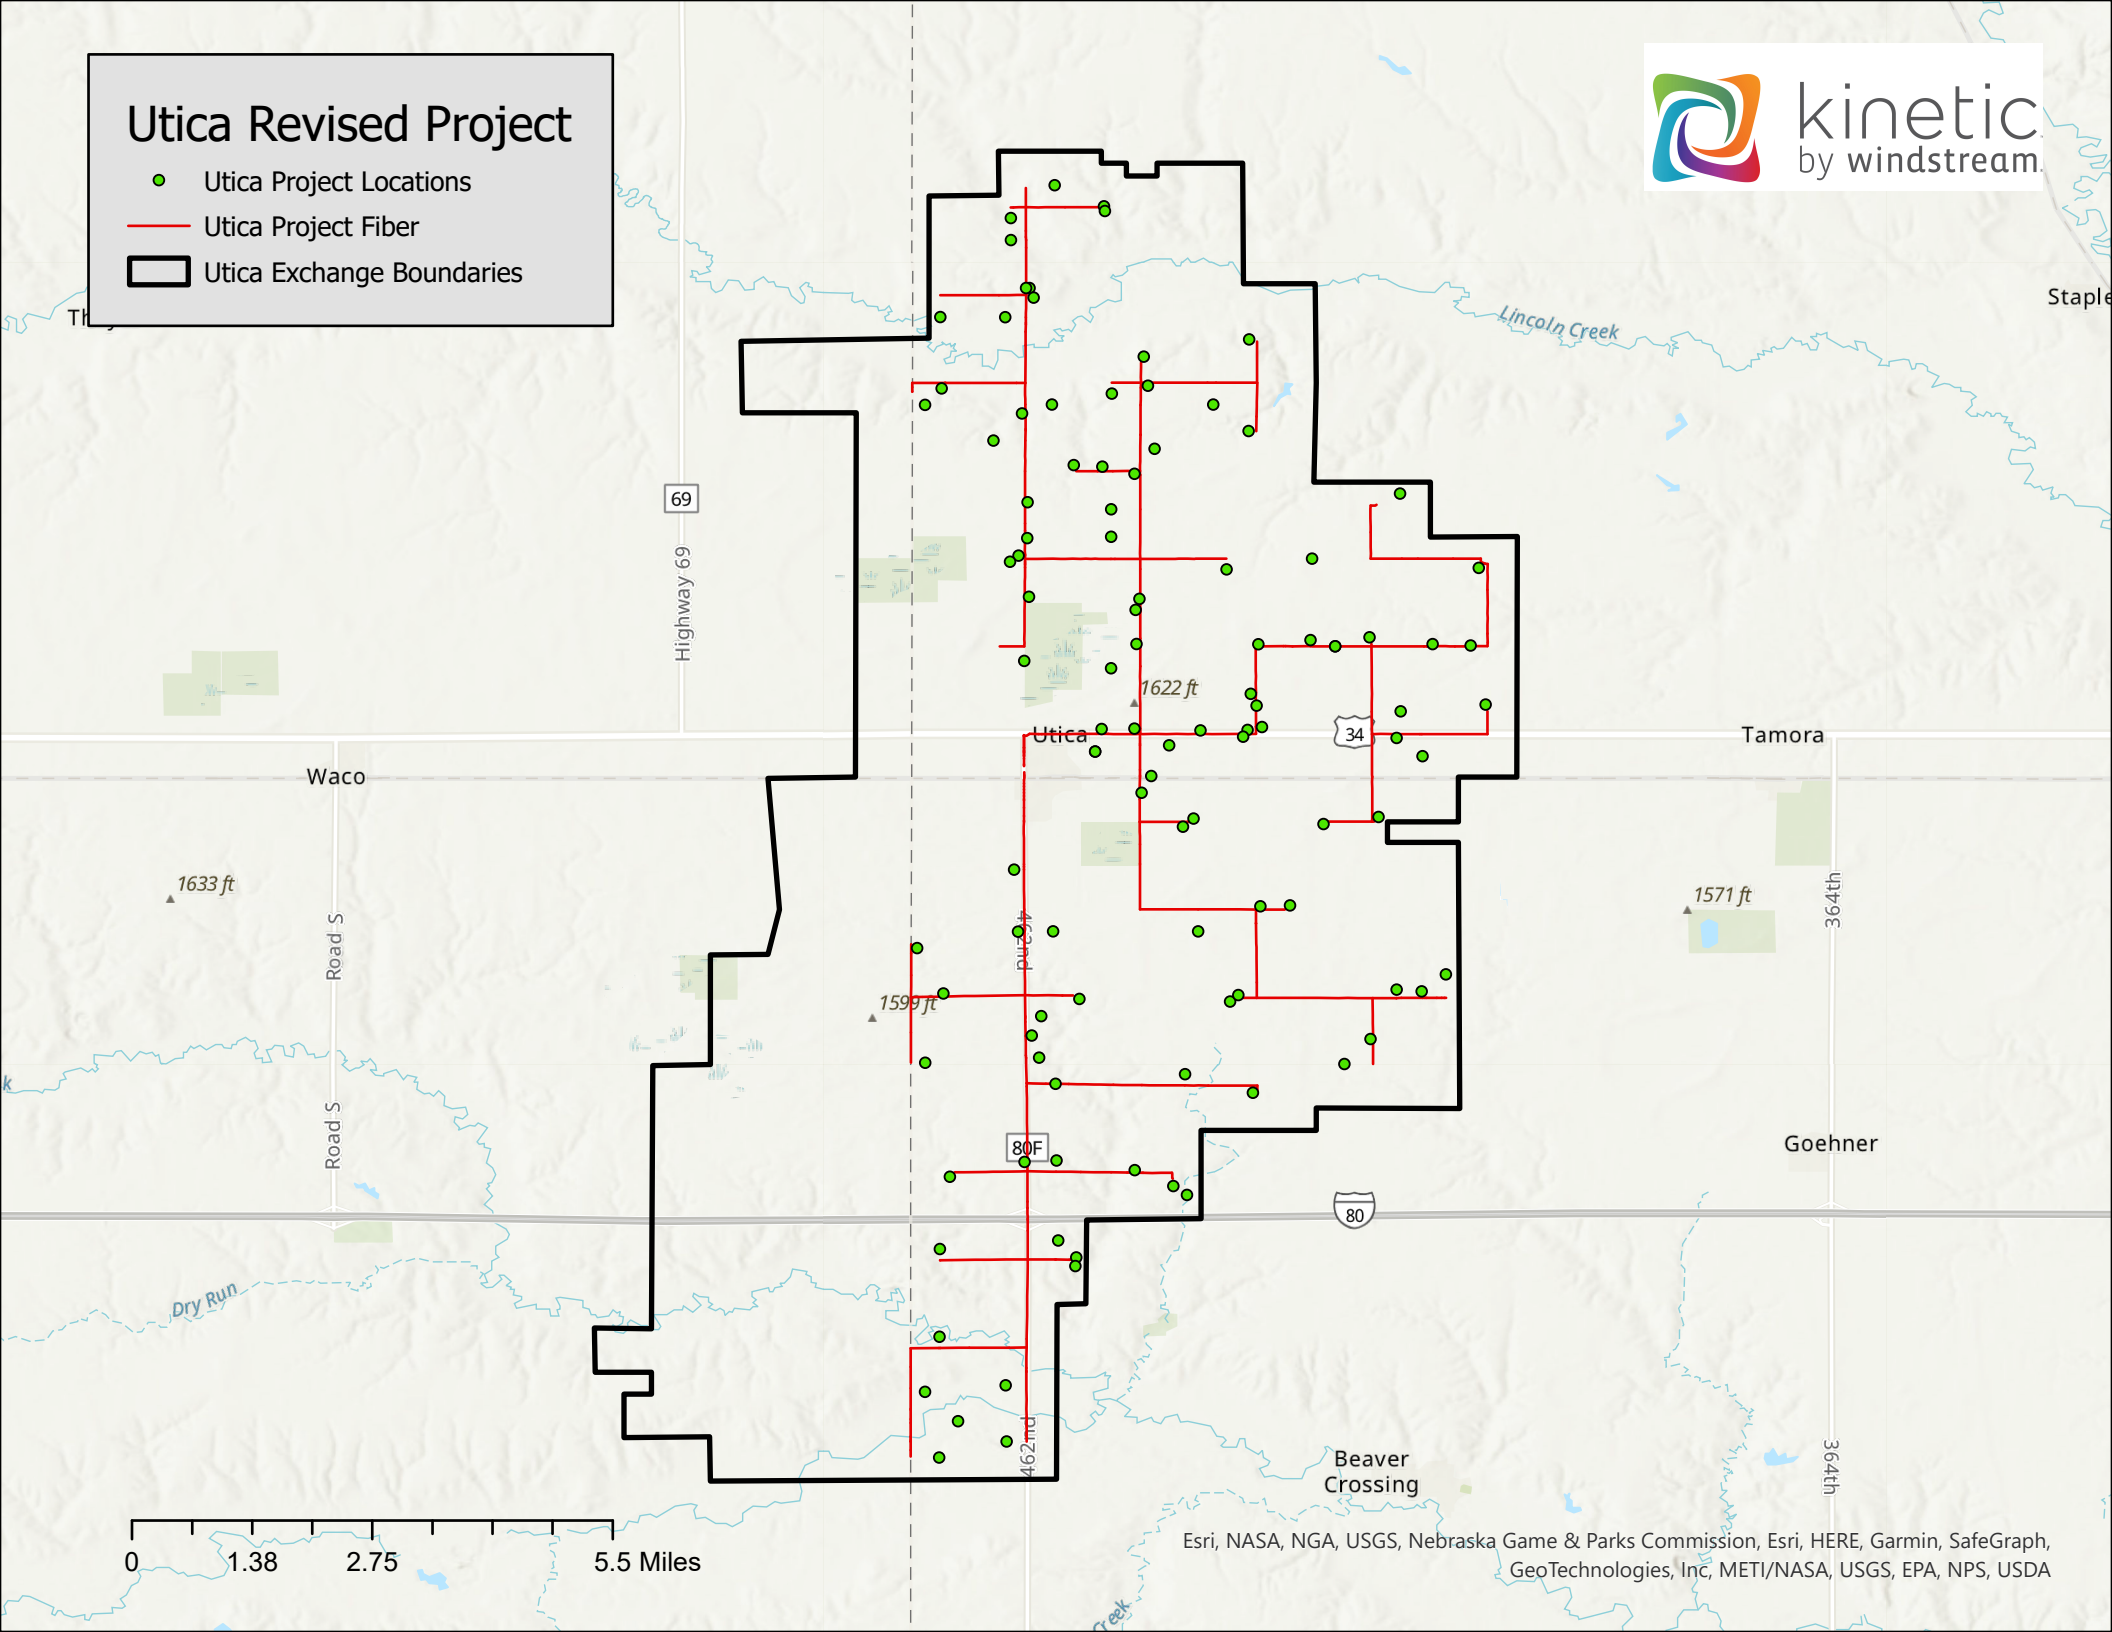

Utica Revised Project

- Utica Project Locations
- Utica Project Fiber
- ▭ Utica Exchange Boundaries

0 1.38 2.75 5.5 Miles