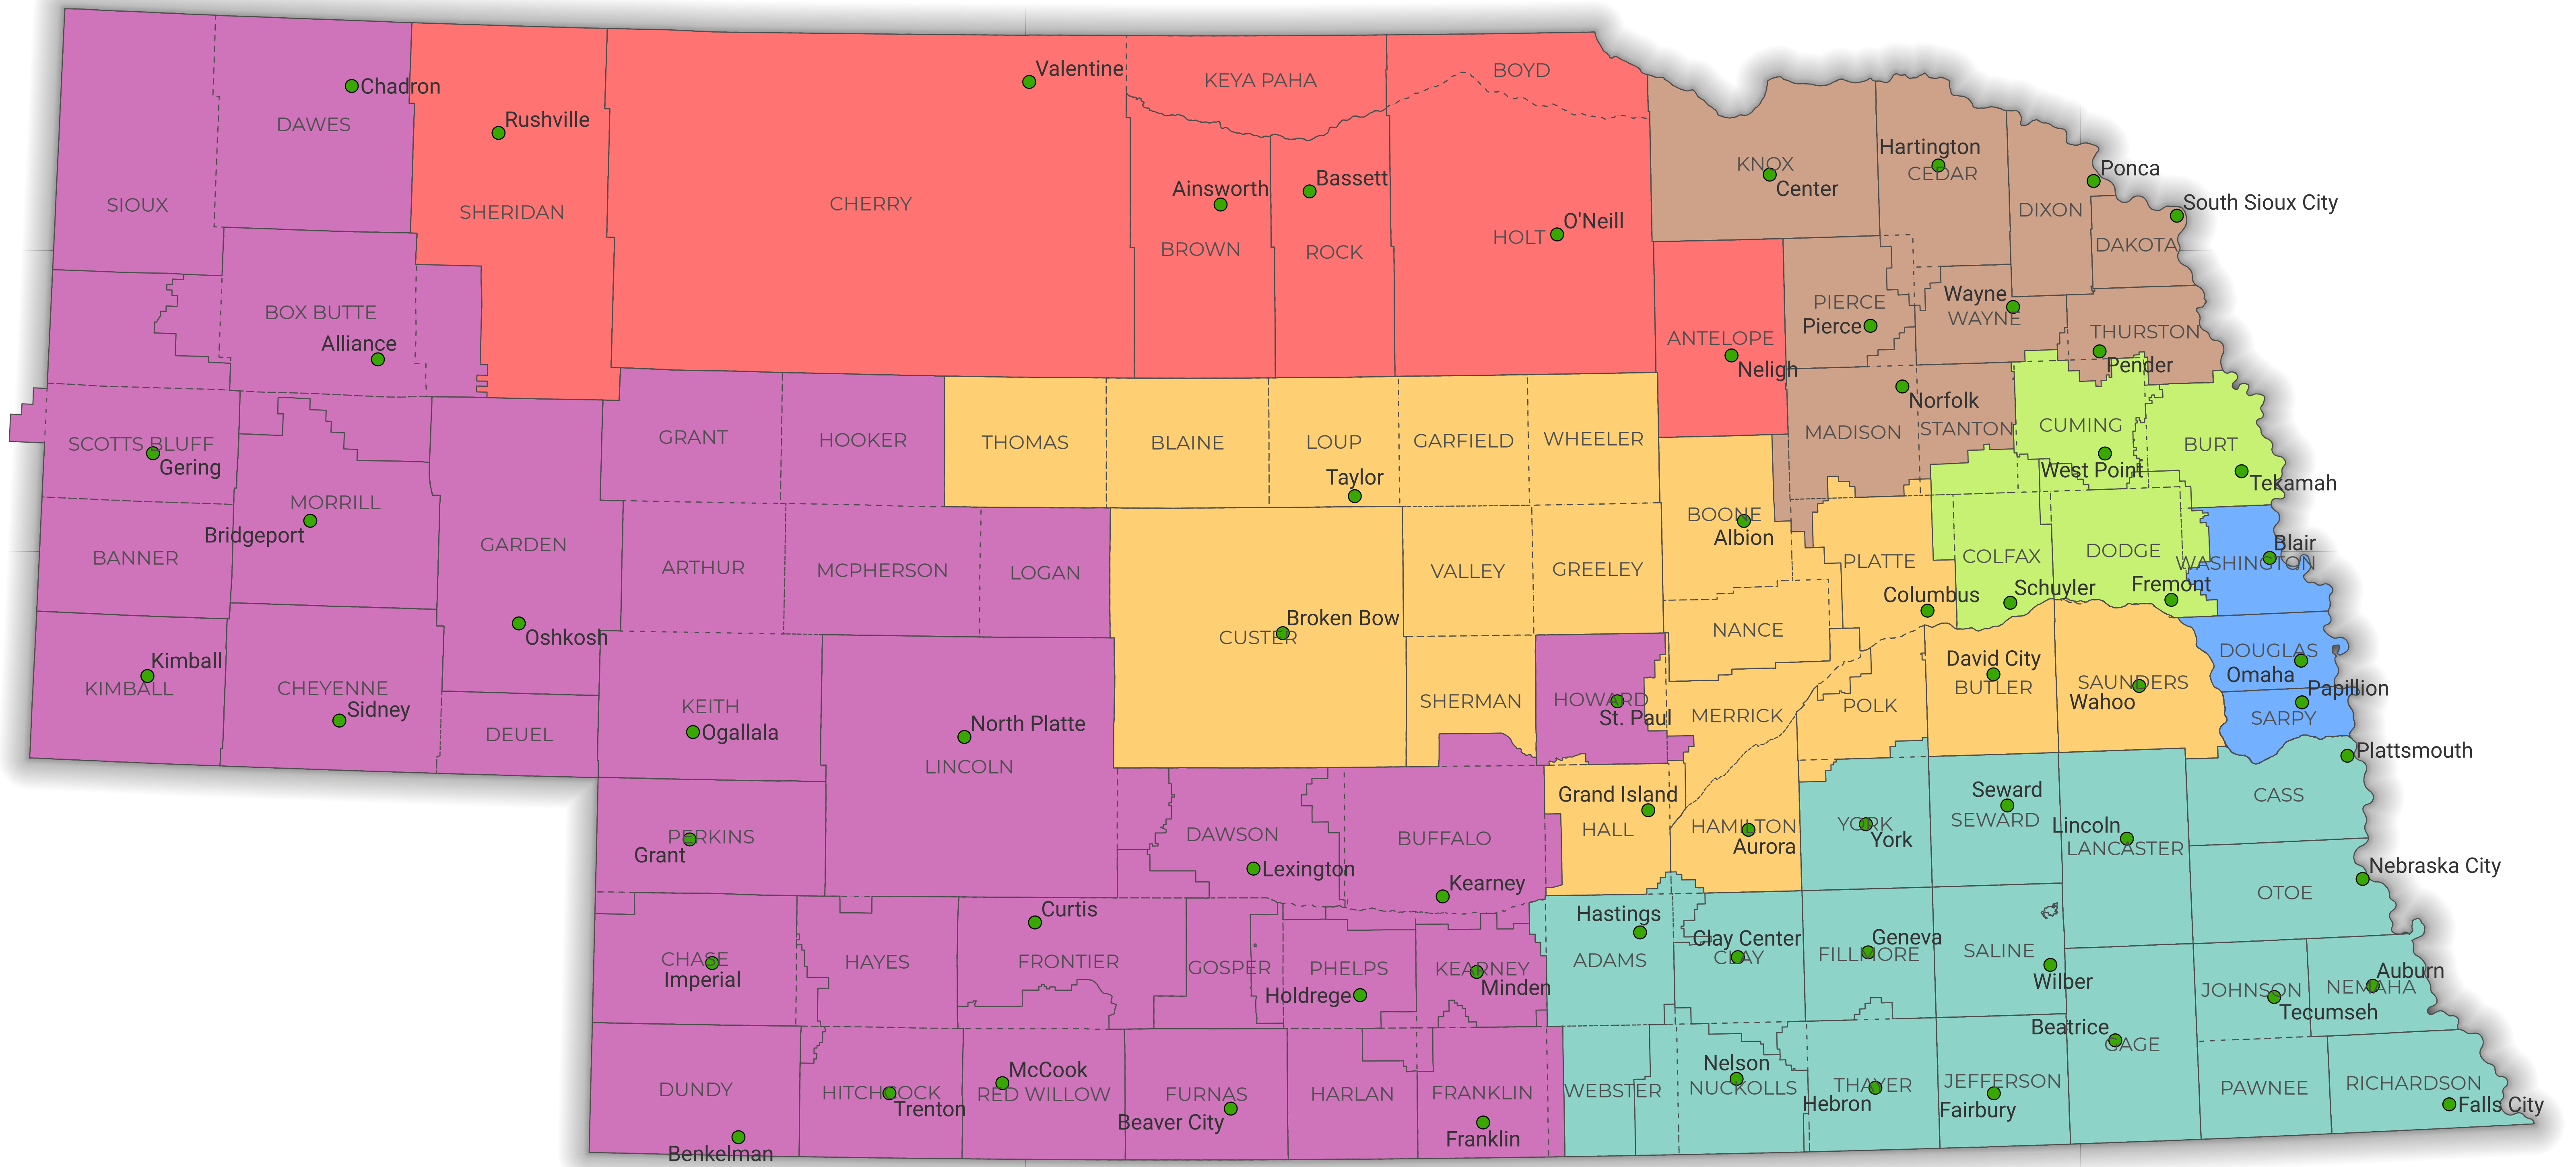

Nebraska PSAP Regionalization

Legend

- East Central 911
- Metro
- MidEast Regional 911
- North Central
- Northeast Nebraska 911
- South Central/Panhandle
- Southeast 911
- Order Issued, Implementation Pending
- PSAP Locations

Prepared by: NPSC
PSAP Regionalization
1/29/2025