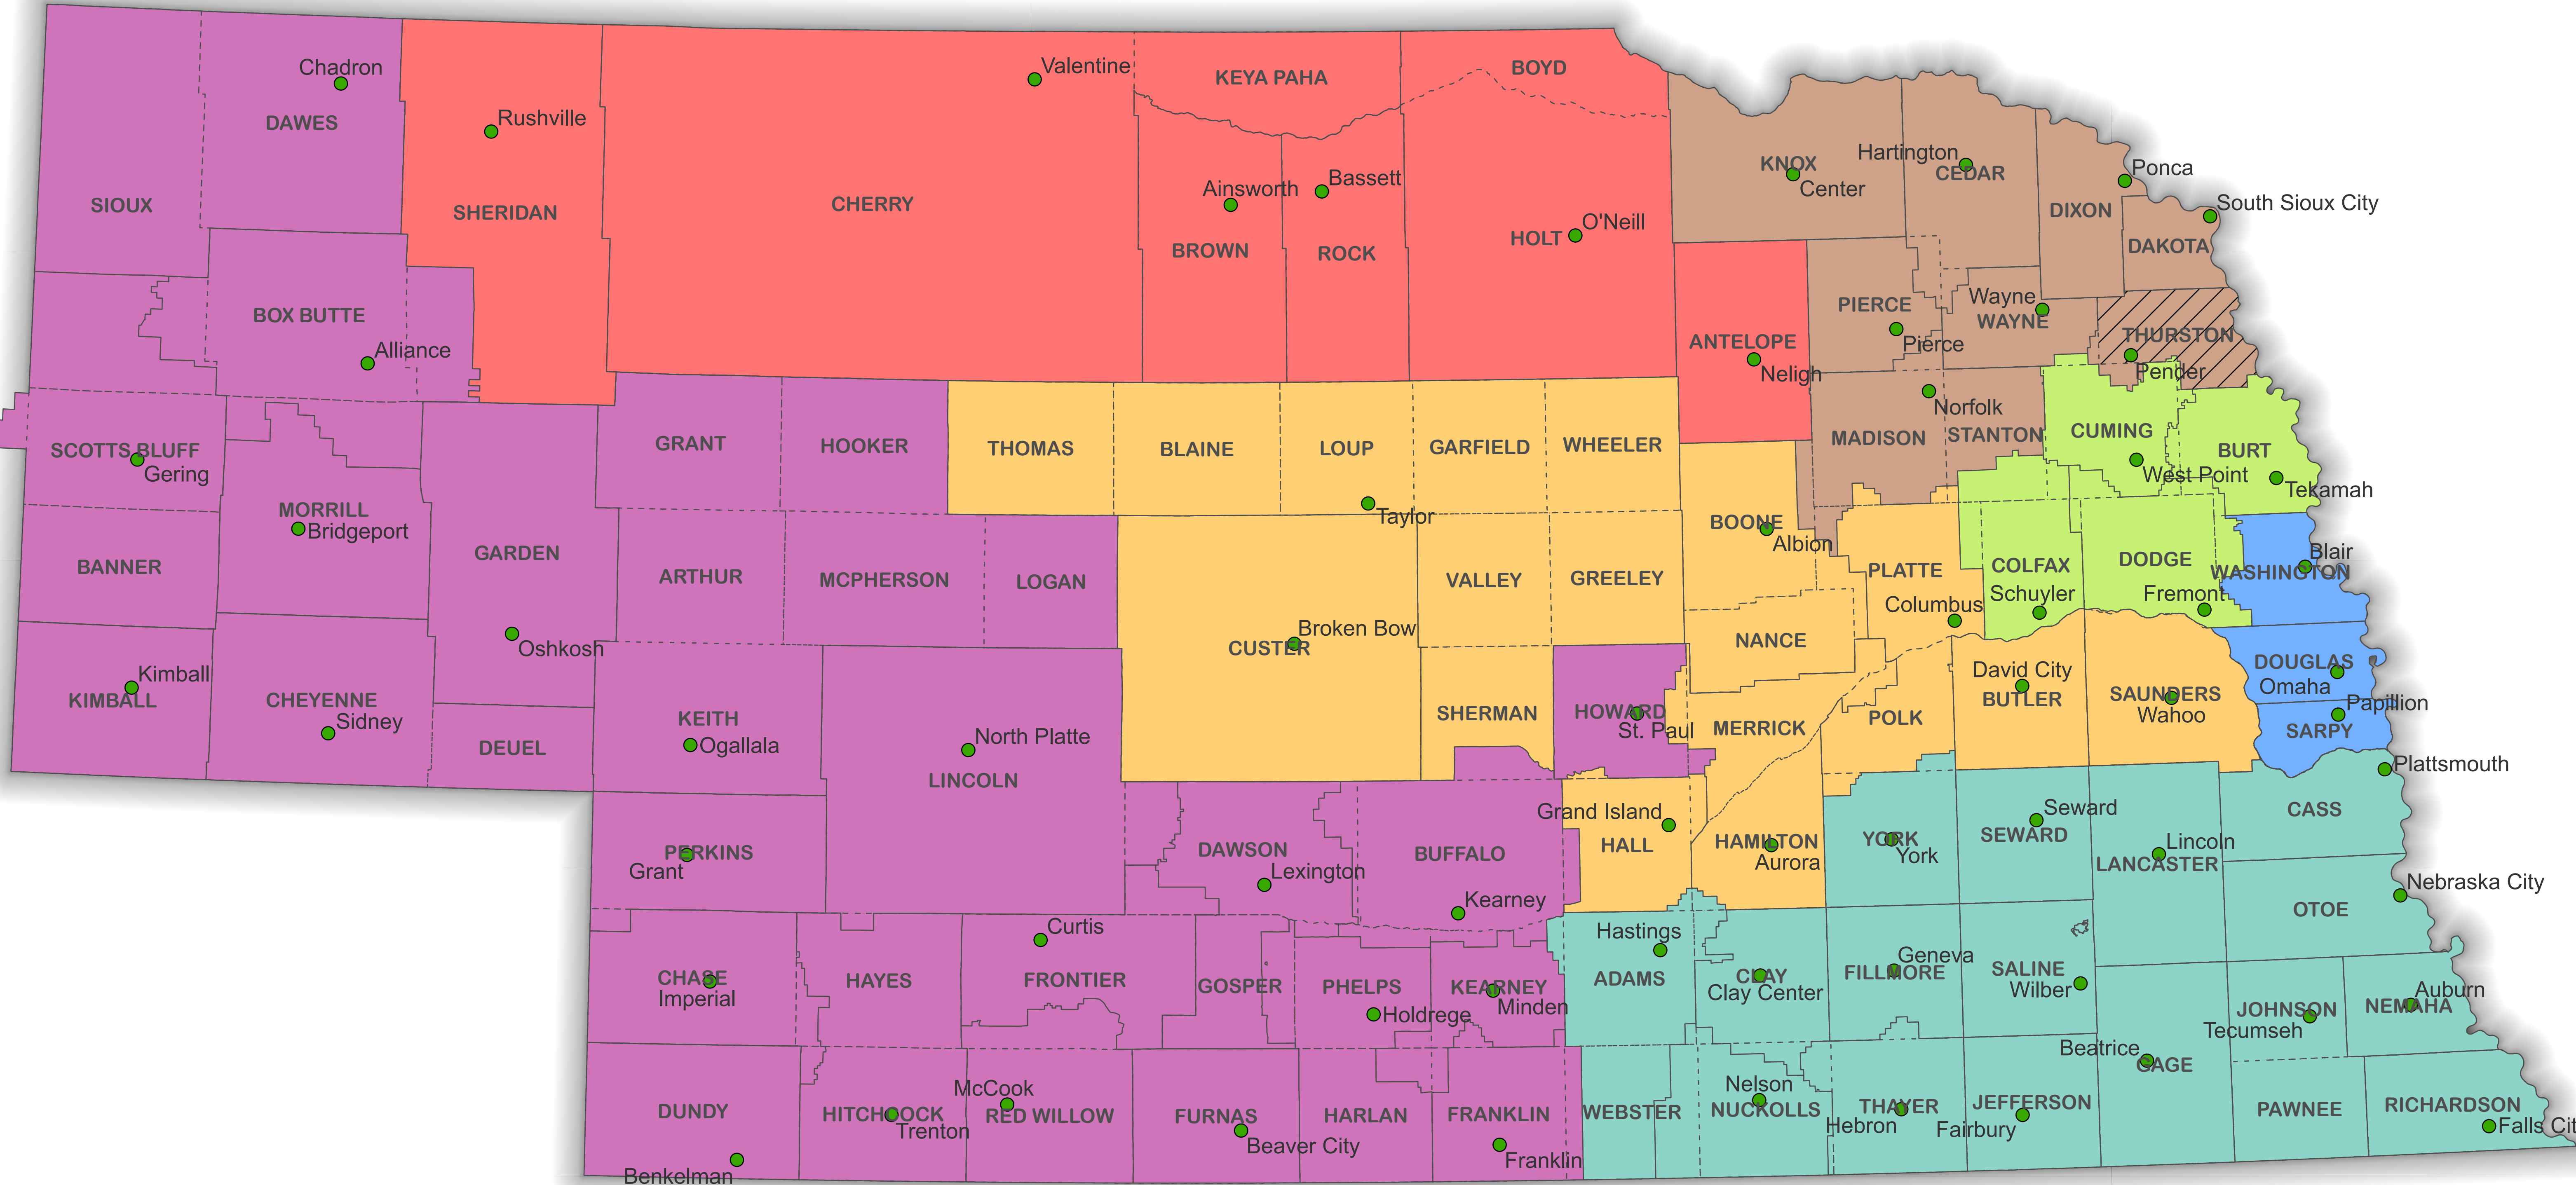

Nebraska PSAP Regionalization

Legend

- East Central 911
- Metro
- MidEast Regional 911
- North Central
- Northeast Nebraska 911
- South Central/Panhandle
- Southeast 911
- Order Issued, Implementation Pending
- PSAP Locations

Prepared by: NPSC
 PSAP Regionalization
 07/29/2024